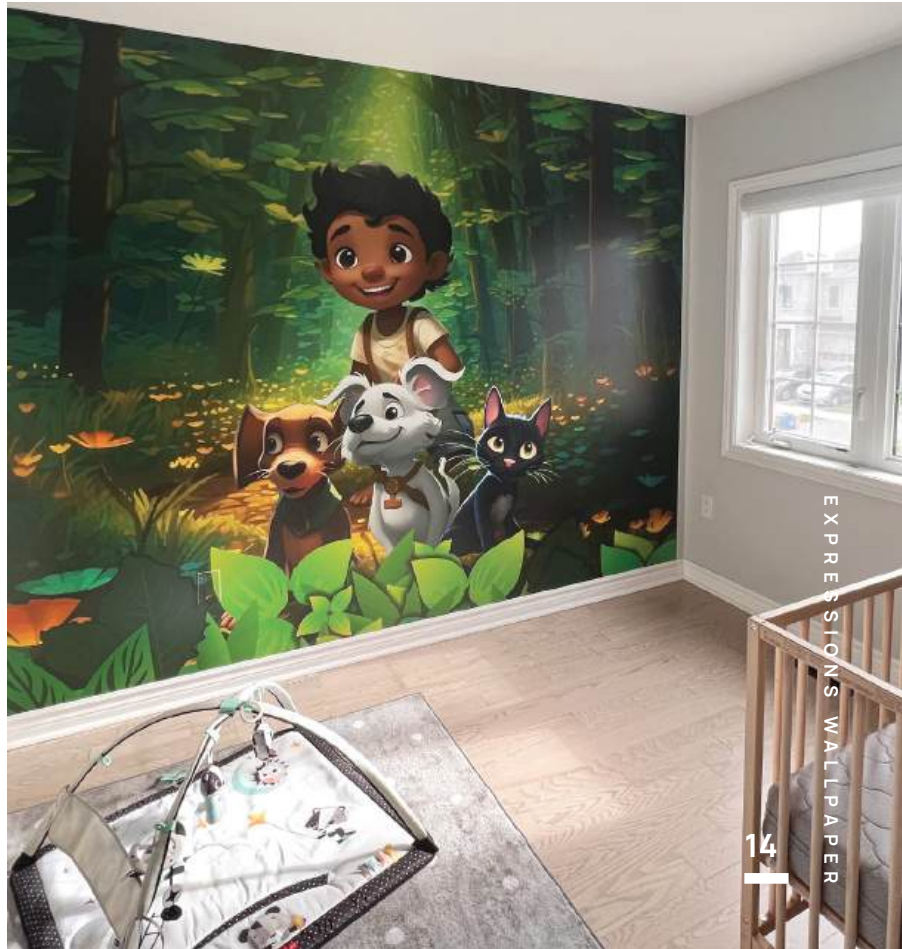

Custom Printing

Expressions Wallpaper

Select a design, request a pattern match, supply your own artwork, or collaborate with our design team to craft something entirely unique. Sun Glow's Expressions Custom Wallpaper is tailored precisely to your preferences, adding an extra layer of ambiance to your space. With no minimum order quantities and panels that can be printed up to 53" wide, the possibilities are limited only by your imagination.