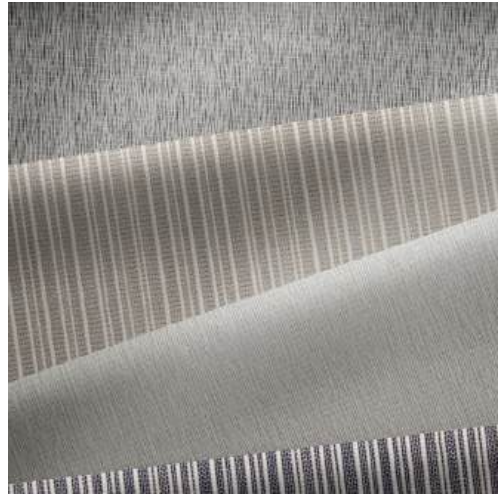

Fabrics

Transparent

Our diverse selection of transparent fabrics offers many options for your decorating needs. Our collection provides a variety of choices, all designed to offer a clear view outside and a gentle diffusion of natural light. These fabrics are especially well-suited for windows facing north, allowing ample natural light to filter in. Moreover, they seamlessly complement drapes, adding a touch of warmth.