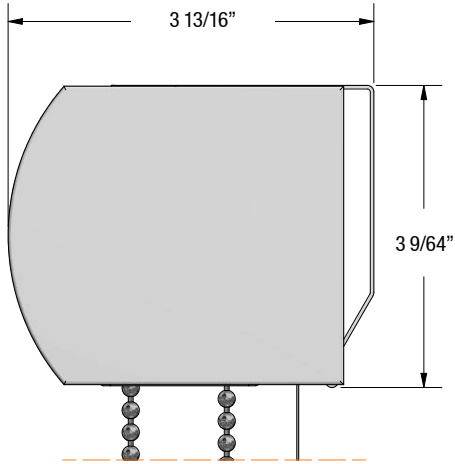

Illusions

Mounting Details / Curved Cassette

Dimensions & Overview

Brackets Required By Width					
Shade Width	<48"	48"-72"	72"-108"	108"-144"	>144"
# of Brackets	2	3	4	5	6

Mounting Specifications