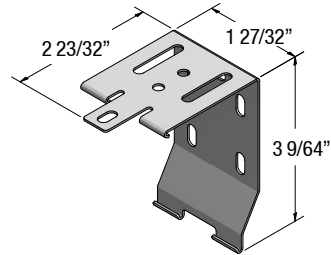

Illusions

Mounting Details / Curved Cassette

Dimensions & Overview

Brackets Required By Width					
Shade Width	<48"	48"-72"	72"-108"	108"-144"	>144"
# of Brackets	2	3	4	5	6

Mounting Specifications