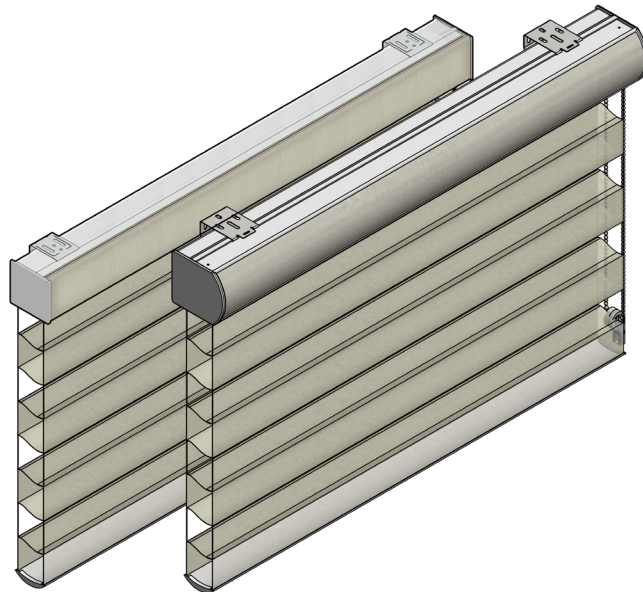

### Features & Benefits

- The Illusions system combines transparent fabric with opaque or translucent vanes for total control over privacy and light filtering.
- Universal bracket provides easy installation for both ceiling and wall mount applications.
- Minimum width varies based on motor choice. Refer to [automation section](#).
- Plastic Bead loop available white, linen, grey and black. Stainless Steel loop is also available
- Cassettes available with fabric wrap option for complete coordination. Fabric wrap is comprised of the opaque or translucent vanes of the fabric.
- Curved Cassette available in white, anodized, linen, brown, and black with matching end caps.
- Square Cassette available in white, anodized, linen, and black with matching end caps.
- Bottom bar does not allow light penetration and features a levelling weight system.
- Illusions bottom bar available in white, grey, and linen.