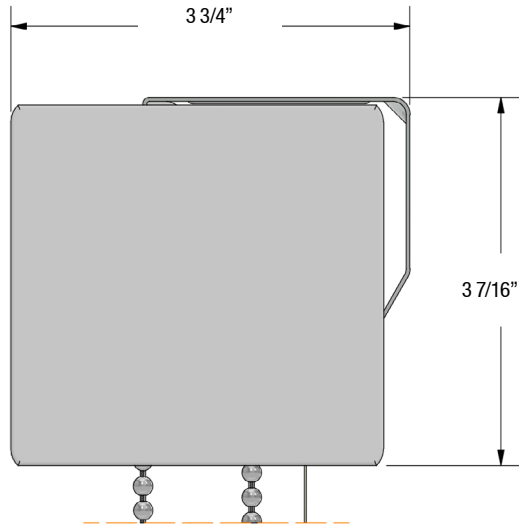

## Mounting Details / Square Cassette

### Dimensions & Overview

#### Brackets Required By Width

| Shade Width   | <60" | 60"-96" | 96"-120" | 120"-148" | >148" |
|---------------|------|---------|----------|-----------|-------|
| # of Brackets | 2    | 3       | 4        | 5         | 6     |