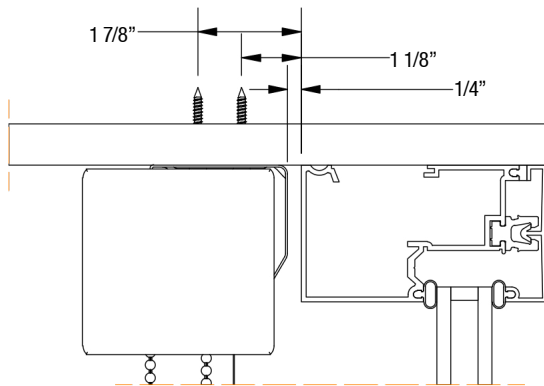

Mounting Specifications

Ceiling Mount