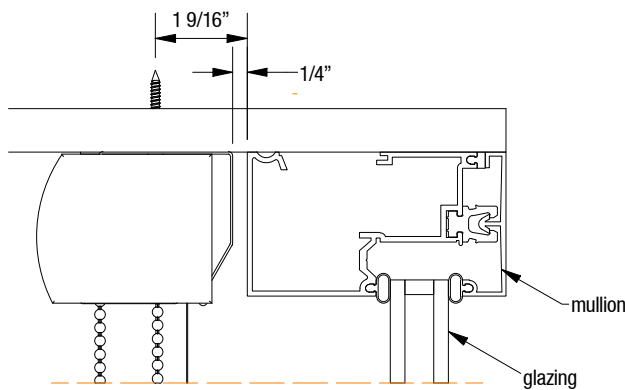

Mounting Specifications

Ceiling Mount