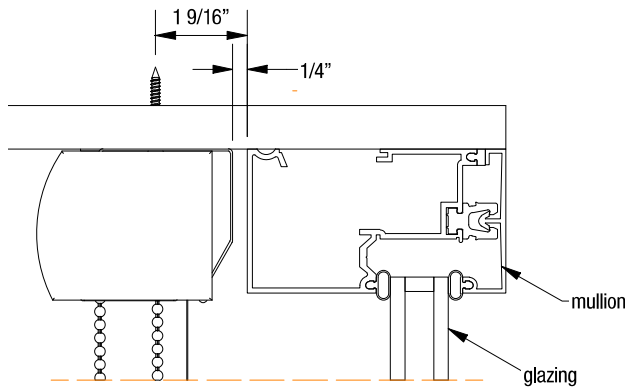

Interlude

Mounting Details / Curved Cassette

Dimensions & Overview

Brackets Required By Width					
Shade Width	<60"	60"–96"	96"–120"	120"–148"	>148"
# of Brackets	2	3	4	5	6

Mounting Specifications

Interlude

Mounting Details / Compact Curved Cassette

Dimensions & Overview

Brackets Required By Width					
Shade Width	<60"	60"-96"	96"-120"	120"-148"	>148"
# of Brackets	2	3	4	5	6

* Each mounting bracket requires a minimum of 2 screws for ceiling or wall mounts.

Mounting Specifications

Ceiling Mount

Wall Mount

Interlude

Mounting Details / Square Cassette

Dimensions & Overview

Brackets Required By Width					
Shade Width	<60"	60"-96"	96"-120"	120"-148"	>148"
# of Brackets	2	3	4	5	6

Mounting Specifications

Interlude 2.0

Bottom Bars

Features & Benefits

- Aluminum Interlude Bottom Bar 2.0 comes in White, Grey (anodized), Linen and Black finishes with matching plastic
- End Caps.
- End Caps can be assembled on the left or right of the bottom bar and are securely fastened by #4 x 5/8" Flat Head Screw.
- Works with Chain, Motorized and Zero Gravity Interlude shades in conjunction with all Sun Glow Interlude fabrics.
- The Inner Tube Roller Guards allow the fabric to glide effortlessly through the bottom bar while reducing any fabric fraying during operation.
- The Interlude bottom bar's precise engineering minimizes deflection in wider shade applications. This allows interlude shades up to 108 [2743] wide to be manufactured.
- Child Safe: Screw-in design prevents bottom bar and end caps from being removed.