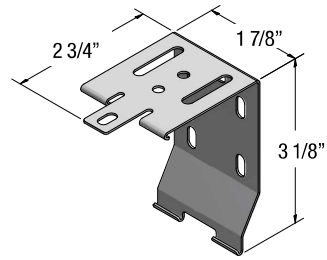

Interlude

Interlude

Features and Benefits

INTERLUDE
MIN. WIDTH

INTERLUDE ZERO GRAVITY
MIN. WIDTH

INTERLUDE ZERO GRAVITY
MAX. WIDTH

INTERLUDE ZERO GRAVITY
MAX. LENGTH

Features & Benefits

- The Interlude system combines transparent, translucent or opaque vanes for control over privacy and light filtering.
- Universal bracket provides easy installation for both ceiling and wall mount applications.
- Minimum width varies based on motor choice. Refer to [automation section](#).
- Plastic Bead loop available white, linen, grey and black. Stainless Steel loop is also available
- Cassettes available with fabric wrap option for complete coordination. Fabric wrap is comprised of the opaque or translucent vanes of the fabric.
- Curved Cassette and Compact Curved Cassette available in white, anodized, linen, brown, and black with matching end caps.
- Square Cassette available in white, anodized, linen, and black with matching end caps.
- Unique bottom bar features a fully enclosed roller mechanism.
- Zero Gravity Interlude bottom bar also available.
- Fabric wrapping not available for the Curved Cassette, Compact Curved Cassette and Square Cassette with the following fabrics: Terra and Timber

Interlude

Mounting Details / Curved Cassette

Dimensions & Overview

Brackets Required By Width					
Shade Width	<60"	60"–96"	96"–120"	120"–148"	>148"
# of Brackets	2	3	4	5	6

Mounting Specifications

Interlude

Mounting Details / Compact Curved Cassette

Dimensions & Overview

Brackets Required By Width					
Shade Width	<60"	60"-96"	96"-120"	120"-148"	>148"
# of Brackets	2	3	4	5	6

* Each mounting bracket requires a minimum of 2 screws for ceiling or wall mounts.