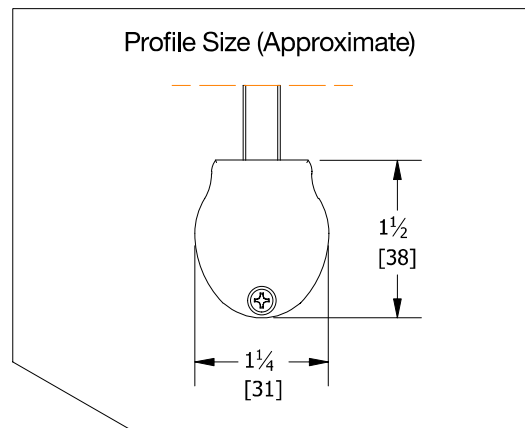

Interlude 2.0

Bottom Bars

Features & Benefits

- Aluminum Interlude Bottom Bar 2.0 comes in White, Grey (anodized), Linen and Black finishes with matching plastic
- End Caps.
- End Caps can be assembled on the left or right of the bottom bar and are securely fastened by #4 x 5/8" Flat Head Screw.
- Works with Chain, Motorized and Zero Gravity Interlude shades in conjunction with all Sun Glow Interlude fabrics.
- The Inner Tube Roller Guards allow the fabric to glide effortlessly through the bottom bar while reducing any fabric fraying during operation.
- The Interlude bottom bar's precise engineering minimizes deflection in wider shade applications. This allows interlude shades up to 108 [2743] wide to be manufactured.
- Child Safe: Screw-in design prevents bottom bar and end caps from being removed.