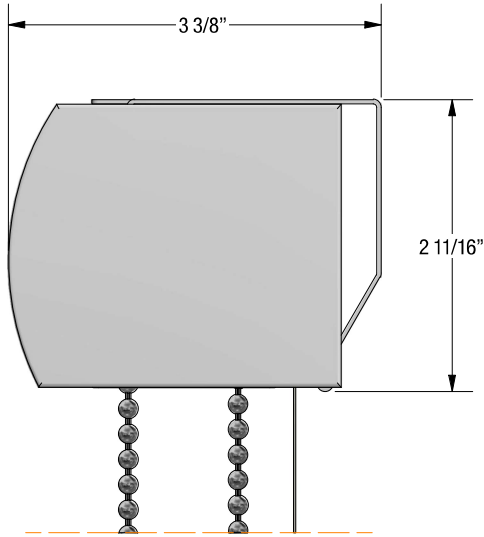

Interlude

Mounting Details / Curved Cassette

Dimensions & Overview

Brackets Required By Width					
Shade Width	<60"	60"–96"	96"–120"	120"–148"	>148"
# of Brackets	2	3	4	5	6

Mounting Specifications

Interlude

Mounting Details / Compact Curved Cassette

Dimensions & Overview

Brackets Required By Width					
Shade Width	<60"	60"-96"	96"-120"	120"-148"	>148"
# of Brackets	2	3	4	5	6

* Each mounting bracket requires a minimum of 2 screws for ceiling or wall mounts.

Mounting Specifications

Interlude 2.0

Bottom Bars

Features & Benefits

- Aluminum Interlude Bottom Bar 2.0 comes in White, Grey (anodized), Linen and Black finishes with matching plastic
- End Caps.
- End Caps can be assembled on the left or right of the bottom bar and are securely fastened by #4 x 5/8" Flat Head Screw.
- Works with Chain, Motorized and Zero Gravity Interlude shades in conjunction with all Sun Glow Interlude fabrics.
- The Inner Tube Roller Guards allow the fabric to glide effortlessly through the bottom bar while reducing any fabric fraying during operation.
- The Interlude bottom bar's precise engineering minimizes deflection in wider shade applications. This allows interlude shades up to 108 [2743] wide to be manufactured.
- Child Safe: Screw-in design prevents bottom bar and end caps from being removed.