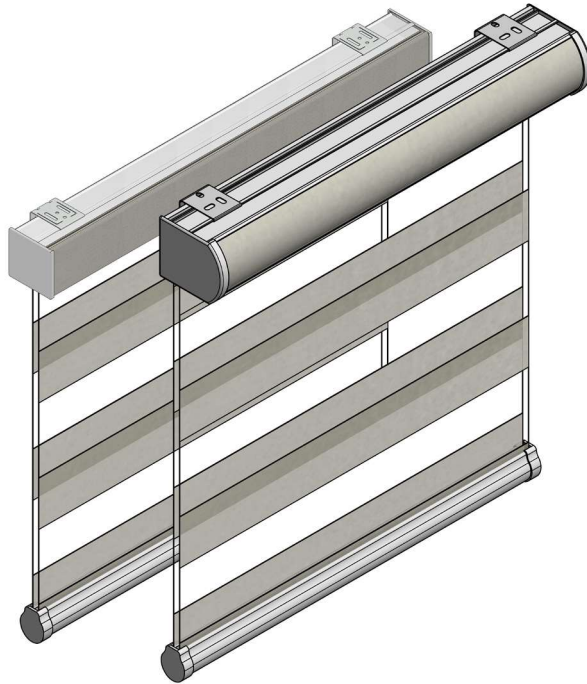

Interlude

Features and Benefits

INTERLUDE
MIN. WIDTH

INTERLUDE ZERO GRAVITY
MIN. WIDTH

INTERLUDE ZERO GRAVITY
MAX. WIDTH

INTERLUDE ZERO GRAVITY
MAX. LENGTH

Features & Benefits

- The Interlude system combines transparent, translucent or opaque vanes for control over privacy and light filtering.
- Universal bracket provides easy installation for both ceiling and wall mount applications.
- Minimum width varies based on motor choice. Refer to [automation section](#).
- Plastic Bead loop available white, linen, grey and black. Stainless Steel loop is also available
- Cassettes available with fabric wrap option for complete coordination. Fabric wrap is comprised of the opaque or translucent vanes of the fabric.
- Curved Cassette and Compact Curved Cassette available in white, anodized, linen, brown, and black with matching end caps.
- Square Cassette available in white, anodized, linen, and black with matching end caps.
- Unique bottom bar features a fully enclosed roller mechanism.
- Zero Gravity Interlude bottom bar also available.
- Fabric wrapping not available for the Curved Cassette, Compact Curved Cassette and Square Cassette with the following fabrics: Terra and Timber