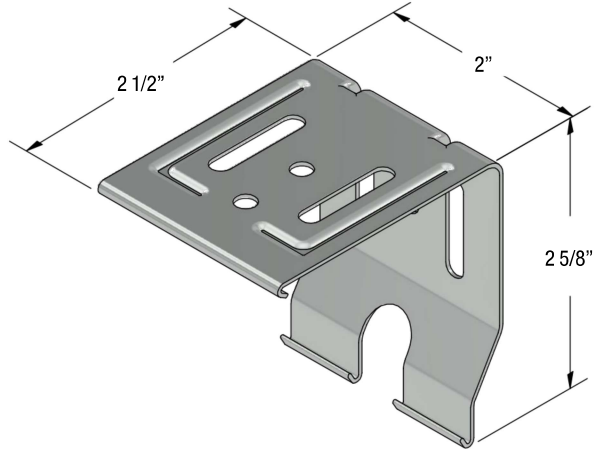

Mounting Details / Compact Curved Cassette

Dimensions & Overview

Brackets Required By Width					
Shade Width	<60"	60"-96"	96"-120"	120"-148"	>148"
# of Brackets	2	3	4	5	6

* Each mounting bracket requires a minimum of 2 screws for ceiling or wall mounts.

Mounting Specifications

Ceiling Mount

Wall Mount

Interlude

Mounting Details / Square Cassette

Dimensions & Overview

Brackets Required By Width					
Shade Width	<60"	60"-96"	96"-120"	120"-148"	>148"
# of Brackets	2	3	4	5	6

Mounting Specifications

Interlude 2.0

Bottom Bars

Features & Benefits

- Aluminum Interlude Bottom Bar 2.0 comes in White, Grey (anodized), Linen and Black finishes with matching plastic
- End Caps.
- End Caps can be assembled on the left or right of the bottom bar and are securely fastened by #4 x 5/8" Flat Head Screw.
- Works with Chain, Motorized and Zero Gravity Interlude shades in conjunction with all Sun Glow Interlude fabrics.
- The Inner Tube Roller Guards allow the fabric to glide effortlessly through the bottom bar while reducing any fabric fraying during operation.
- The Interlude bottom bar's precise engineering minimizes deflection in wider shade applications. This allows interlude shades up to 108 [2743] wide to be manufactured.
- Child Safe: Screw-in design prevents bottom bar and end caps from being removed.