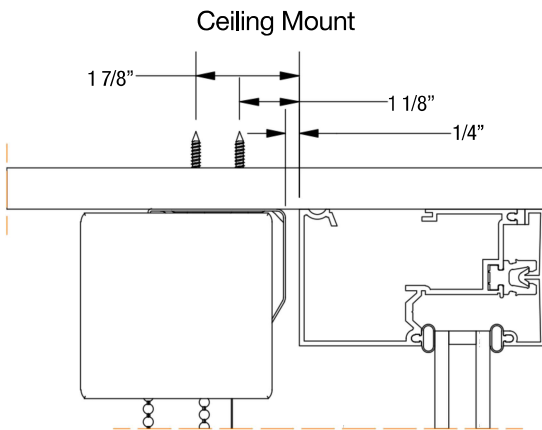

Mounting Details / Compact Curved Cassette

Dimensions & Overview

Brackets Required By Width					
Shade Width	<60"	60"-96"	96"-120"	120"-148"	>148"
# of Brackets	2	3	4	5	6

* Each mounting bracket requires a minimum of 2 screws for ceiling or wall mounts.

Mounting Specifications

Ceiling Mount

Wall Mount

Interlude

Mounting Details / Square Cassette

Dimensions & Overview

Brackets Required By Width					
Shade Width	<60"	60"-96"	96"-120"	120"-148"	>148"
# of Brackets	2	3	4	5	6

Mounting Specifications

Interlude 2.0

Bottom Bars

Features & Benefits

- Aluminum Interlude Bottom Bar 2.0 comes in White, Grey (anodized), Linen and Black finishes with matching plastic
- End Caps.
- End Caps can be assembled on the left or right of the bottom bar and are securely fastened by #4 x 5/8" Flat Head Screw.
- Works with Chain, Motorized and Zero Gravity Interlude shades in conjunction with all Sun Glow Interlude fabrics.
- The Inner Tube Roller Guards allow the fabric to glide effortlessly through the bottom bar while reducing any fabric fraying during operation.
- The Interlude bottom bar's precise engineering minimizes deflection in wider shade applications. This allows interlude shades up to 108 [2743] wide to be manufactured.
- Child Safe: Screw-in design prevents bottom bar and end caps from being removed.