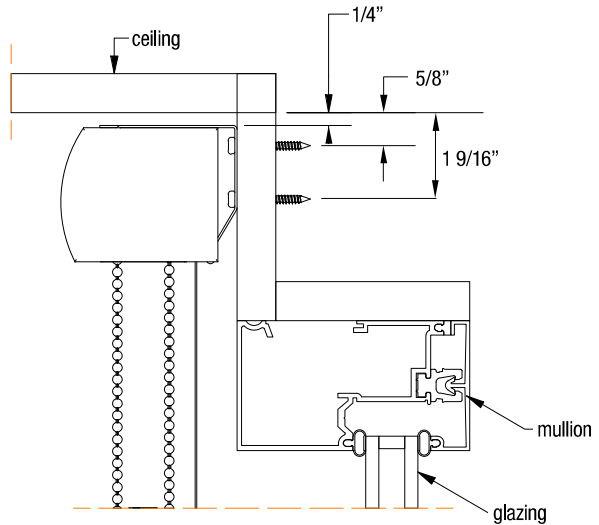

Interlude

Mounting Details / Curved Cassette

Dimensions & Overview

Brackets Required By Width					
Shade Width	<60"	60"–96"	96"–120"	120"–148"	>148"
# of Brackets	2	3	4	5	6

Mounting Specifications

Interlude

Mounting Details / Compact Curved Cassette

Dimensions & Overview

Brackets Required By Width					
Shade Width	<60"	60"-96"	96"-120"	120"-148"	>148"
# of Brackets	2	3	4	5	6

* Each mounting bracket requires a minimum of 2 screws for ceiling or wall mounts.

Mounting Specifications

Ceiling Mount

Wall Mount

Interlude

Mounting Details / Square Cassette

Dimensions & Overview

Brackets Required By Width					
Shade Width	<60"	60"-96"	96"-120"	120"-148"	>148"
# of Brackets	2	3	4	5	6

Mounting Specifications

Interlude 2.0

Bottom Bars

Features & Benefits

- Aluminum Interlude Bottom Bar 2.0 comes in White, Grey (anodized), Linen and Black finishes with matching plastic
- End Caps.
- End Caps can be assembled on the left or right of the bottom bar and are securely fastened by #4 x 5/8" Flat Head Screw.
- Works with Chain, Motorized and Zero Gravity Interlude shades in conjunction with all Sun Glow Interlude fabrics.
- The Inner Tube Roller Guards allow the fabric to glide effortlessly through the bottom bar while reducing any fabric fraying during operation.
- The Interlude bottom bar's precise engineering minimizes deflection in wider shade applications. This allows interlude shades up to 108 [2743] wide to be manufactured.
- Child Safe: Screw-in design prevents bottom bar and end caps from being removed.