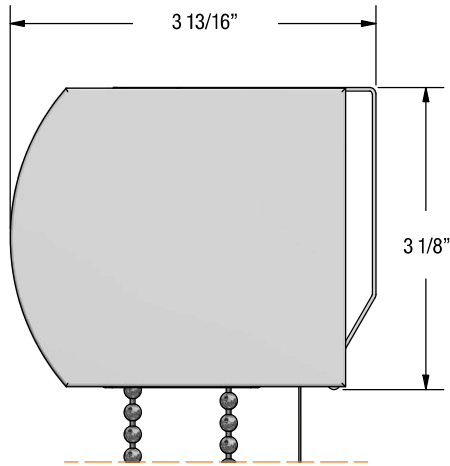

Interlude

Interlude

Features and Benefits

INTERLUDE
MIN. WIDTH

INTERLUDE ZERO GRAVITY
MIN. WIDTH

INTERLUDE ZERO GRAVITY
MAX. WIDTH

INTERLUDE ZERO GRAVITY
MAX. LENGTH

Features & Benefits

- The Interlude system combines transparent, translucent or opaque vanes for control over privacy and light filtering.
- Universal bracket provides easy installation for both ceiling and wall mount applications.
- Minimum width varies based on motor choice. Refer to [automation section](#).
- Plastic Bead loop available white, linen, grey and black. Stainless Steel loop is also available
- Cassettes available with fabric wrap option for complete coordination. Fabric wrap is comprised of the opaque or translucent vanes of the fabric.
- Curved Cassette and Compact Curved Cassette available in white, anodized, linen, brown, and black with matching end caps.
- Square Cassette available in white, anodized, linen, and black with matching end caps.
- Unique bottom bar features a fully enclosed roller mechanism.
- Zero Gravity Interlude bottom bar also available.
- Fabric wrapping not available for the Curved Cassette, Compact Curved Cassette and Square Cassette with the following fabrics: Terra and Timber

Interlude

Mounting Details / Curved Cassette

Dimensions & Overview

Brackets Required By Width					
Shade Width	<60"	60"–96"	96"–120"	120"–148"	>148"
# of Brackets	2	3	4	5	6

Mounting Specifications

Interlude

Mounting Details / Compact Curved Cassette

Dimensions & Overview

Brackets Required By Width					
Shade Width	<60"	60"-96"	96"-120"	120"-148"	>148"
# of Brackets	2	3	4	5	6

* Each mounting bracket requires a minimum of 2 screws for ceiling or wall mounts.