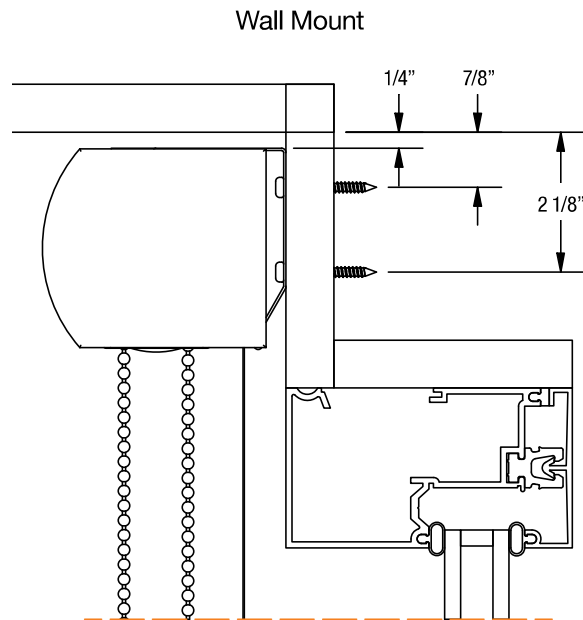

- The Interlude system combines transparent, translucent or opaque vanes for control over privacy and light filtering.
- Universal bracket provides easy installation for both ceiling and wall mount applications.
- Minimum width varies based on motor choice. Refer to [automation section](#).
- Plastic Bead loop available white, linen, grey and black. Stainless Steel loop is also available
- Cassettes available with fabric wrap option for complete coordination. Fabric wrap is comprised of the opaque or translucent vanes of the fabric.
- Curved Cassette and Compact Curved Cassette available in white, anodized, linen, brown, and black with matching end caps.
- Square Cassette available in white, anodized, linen, and black with matching end caps.
- Unique bottom bar features a fully enclosed roller mechanism.
- Zero Gravity Interlude bottom bar also available.
- Fabric wrapping not available for the Curved Cassette, Compact Curved Cassette and Square Cassette with the following fabrics: Terra and Timber

Interlude

Mounting Details / Curved Cassette

Dimensions & Overview

Brackets Required By Width					
Shade Width	<60"	60"–96"	96"–120"	120"–148"	>148"
# of Brackets	2	3	4	5	6

Mounting Specifications

Interlude

Mounting Details / Compact Curved Cassette

Dimensions & Overview

Brackets Required By Width					
Shade Width	<60"	60"-96"	96"-120"	120"-148"	>148"
# of Brackets	2	3	4	5	6

* Each mounting bracket requires a minimum of 2 screws for ceiling or wall mounts.

Mounting Specifications

Ceiling Mount

Wall Mount

Interlude

Mounting Details / Square Cassette

Dimensions & Overview

Brackets Required By Width					
Shade Width	<60"	60"-96"	96"-120"	120"-148"	>148"
# of Brackets	2	3	4	5	6