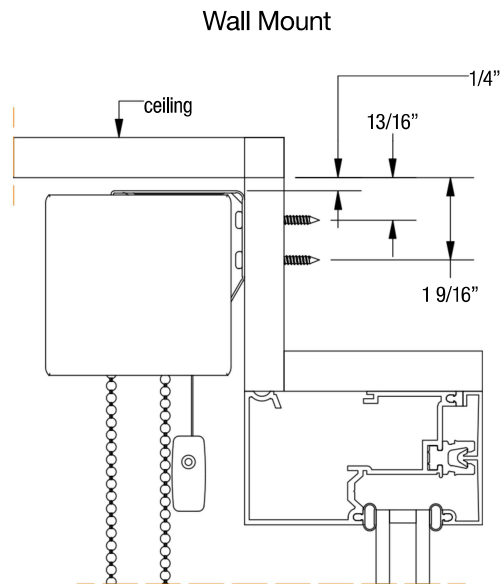

Mounting Details / Compact Curved Cassette

Dimensions & Overview

Brackets Required By Width					
Shade Width	<60"	60"-96"	96"-120"	120"-148"	>148"
# of Brackets	2	3	4	5	6

* Each mounting bracket requires a minimum of 2 screws for ceiling or wall mounts.

Mounting Specifications

Ceiling Mount

Wall Mount

Interlude

Mounting Details / Square Cassette

Dimensions & Overview

Brackets Required By Width					
Shade Width	<60"	60"-96"	96"-120"	120"-148"	>148"
# of Brackets	2	3	4	5	6

Mounting Specifications

Interlude 2.0

Bottom Bars

Features & Benefits

- Aluminum Interlude Bottom Bar 2.0 comes in White, Grey (anodized), Linen and Black finishes with matching plastic
- End Caps.
- End Caps can be assembled on the left or right of the bottom bar and are securely fastened by #4 x 5/8" Flat Head Screw.
- Works with Chain, Motorized and Zero Gravity Interlude shades in conjunction with all Sun Glow Interlude fabrics.
- The Inner Tube Roller Guards allow the fabric to glide effortlessly through the bottom bar while reducing any fabric fraying during operation.
- The Interlude bottom bar's precise engineering minimizes deflection in wider shade applications. This allows interlude shades up to 108 [2743] wide to be manufactured.
- Child Safe: Screw-in design prevents bottom bar and end caps from being removed.