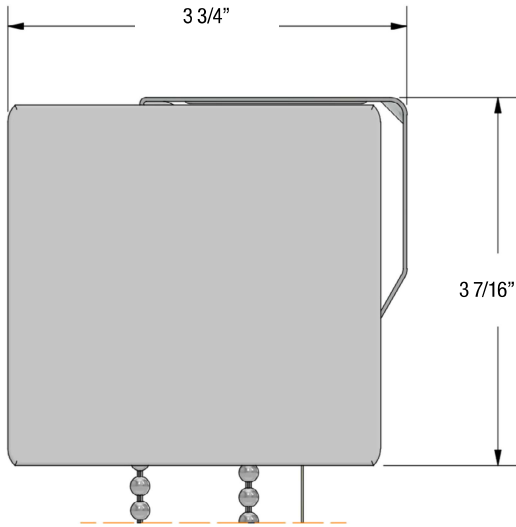

Mounting Details / Compact Curved Cassette

Dimensions & Overview

Brackets Required By Width					
Shade Width	<60"	60"-96"	96"-120"	120"-148"	>148"
# of Brackets	2	3	4	5	6

* Each mounting bracket requires a minimum of 2 screws for ceiling or wall mounts.

Mounting Specifications

Ceiling Mount

Wall Mount

Interlude

Mounting Details / Square Cassette

Dimensions & Overview

Brackets Required By Width					
Shade Width	<60"	60"-96"	96"-120"	120"-148"	>148"
# of Brackets	2	3	4	5	6

Mounting Specifications

Interlude 2.0

Bottom Bars

Features & Benefits

- Aluminum Interlude Bottom Bar 2.0 comes in White, Grey (anodized), Linen and Black finishes with matching plastic
- End Caps.
- End Caps can be assembled on the left or right of the bottom bar and are securely fastened by #4 x 5/8" Flat Head Screw.
- Works with Chain, Motorized and Zero Gravity Interlude shades in conjunction with all Sun Glow Interlude fabrics.
- The Inner Tube Roller Guards allow the fabric to glide effortlessly through the bottom bar while reducing any fabric fraying during operation.
- The Interlude bottom bar's precise engineering minimizes deflection in wider shade applications. This allows interlude shades up to 108 [2743] wide to be manufactured.
- Child Safe: Screw-in design prevents bottom bar and end caps from being removed.