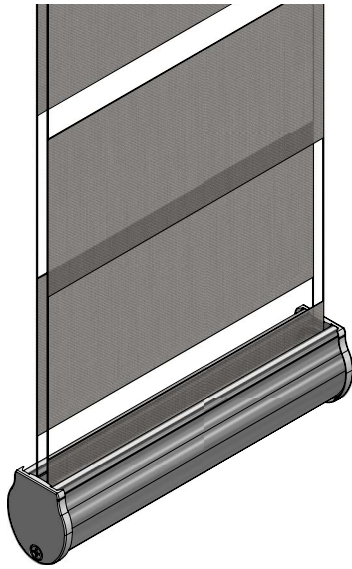

Mounting Specifications

Ceiling Mount

Wall Mount

Interlude

Mounting Details / Square Cassette

Dimensions & Overview

Brackets Required By Width					
Shade Width	<60"	60"-96"	96"-120"	120"-148"	>148"
# of Brackets	2	3	4	5	6

Mounting Specifications

Interlude 2.0

Bottom Bars

Features & Benefits

- Aluminum Interlude Bottom Bar 2.0 comes in White, Grey (anodized), Linen and Black finishes with matching plastic
- End Caps.
- End Caps can be assembled on the left or right of the bottom bar and are securely fastened by #4 x 5/8" Flat Head Screw.
- Works with Chain, Motorized and Zero Gravity Interlude shades in conjunction with all Sun Glow Interlude fabrics.
- The Inner Tube Roller Guards allow the fabric to glide effortlessly through the bottom bar while reducing any fabric fraying during operation.
- The Interlude bottom bar's precise engineering minimizes deflection in wider shade applications. This allows interlude shades up to 108 [2743] wide to be manufactured.
- Child Safe: Screw-in design prevents bottom bar and end caps from being removed.