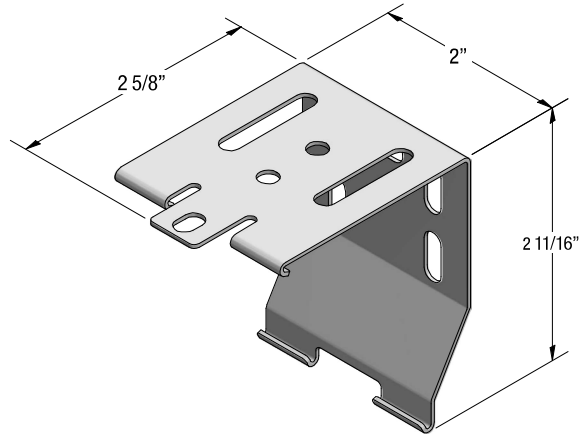

- The Interlude system combines transparent, translucent or opaque vanes for control over privacy and light filtering.
- Universal bracket provides easy installation for both ceiling and wall mount applications.
- Minimum width varies based on motor choice. Refer to [automation section](#).
- Plastic Bead loop available white, linen, grey and black. Stainless Steel loop is also available
- Cassettes available with fabric wrap option for complete coordination. Fabric wrap is comprised of the opaque or translucent vanes of the fabric.
- Curved Cassette and Compact Curved Cassette available in white, anodized, linen, brown, and black with matching end caps.
- Square Cassette available in white, anodized, linen, and black with matching end caps.
- Unique bottom bar features a fully enclosed roller mechanism.
- Zero Gravity Interlude bottom bar also available.
- Fabric wrapping not available for the Curved Cassette, Compact Curved Cassette and Square Cassette with the following fabrics: Terra and Timber

Interlude

Mounting Details / Curved Cassette

Dimensions & Overview

Brackets Required By Width					
Shade Width	<60"	60"–96"	96"–120"	120"–148"	>148"
# of Brackets	2	3	4	5	6

Mounting Specifications

Interlude

Mounting Details / Compact Curved Cassette

Dimensions & Overview

Brackets Required By Width					
Shade Width	<60"	60"-96"	96"-120"	120"-148"	>148"
# of Brackets	2	3	4	5	6

* Each mounting bracket requires a minimum of 2 screws for ceiling or wall mounts.

Mounting Specifications

Ceiling Mount

Wall Mount

Interlude

Mounting Details / Square Cassette

Dimensions & Overview

Brackets Required By Width					
Shade Width	<60"	60"-96"	96"-120"	120"-148"	>148"
# of Brackets	2	3	4	5	6