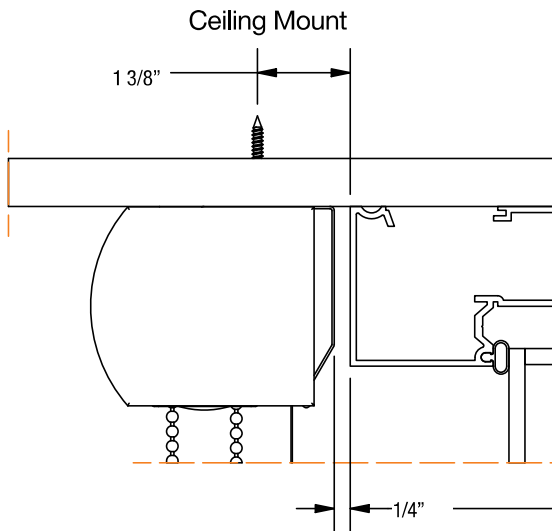

Interlude

Mounting Details / Curved Cassette

Dimensions & Overview

Brackets Required By Width					
Shade Width	<60"	60"–96"	96"–120"	120"–148"	>148"
# of Brackets	2	3	4	5	6

Mounting Specifications

Interlude

Mounting Details / Compact Curved Cassette

Dimensions & Overview

Brackets Required By Width					
Shade Width	<60"	60"-96"	96"-120"	120"-148"	>148"
# of Brackets	2	3	4	5	6

* Each mounting bracket requires a minimum of 2 screws for ceiling or wall mounts.

Mounting Specifications

Ceiling Mount

Wall Mount

Interlude

Mounting Details / Square Cassette

Dimensions & Overview

Brackets Required By Width					
Shade Width	<60"	60"-96"	96"-120"	120"-148"	>148"
# of Brackets	2	3	4	5	6