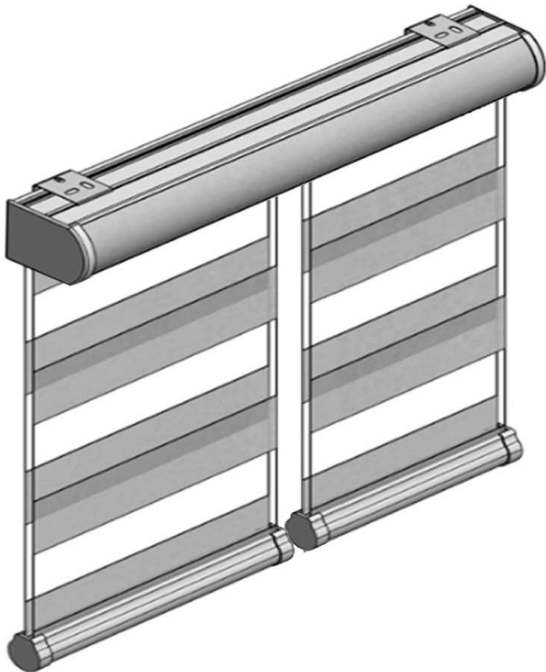

Interlude

Multi-In-One Shades

Configurations

Shades can be configured to have multiple shades within a single piece of valance.

Notes:

- Fabric wrapping is only available in widths that match or are narrower than the fabric width, unless the fabric can be railroaded.

Operation:

- Each shade can have drive on left or right
- Compatible with chain, motor

Limitations:

- maximum of 3 shades in a single valance
- each individual shade must meet limitations