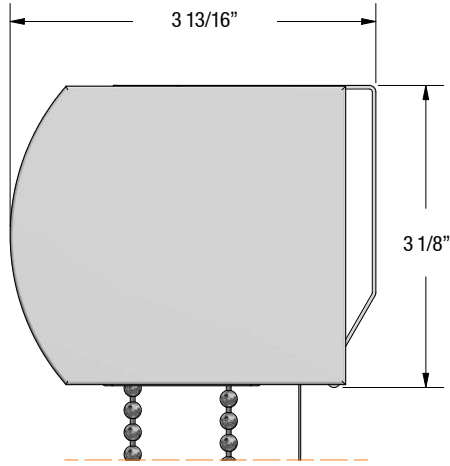

## Mounting Details / Curved Cassette

### Dimensions & Overview

Brackets Required By Width					
Shade Width	<60"	60"-96"	96"-120"	120"-148"	>148"
# of Brackets	2	3	4	5	6

### Mounting Specifications