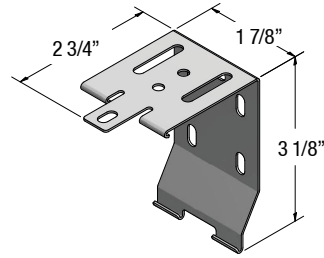

## Mounting Details / Curved Cassette

### Dimensions & Overview

Brackets Required By Width					
Shade Width	<60"	60"-96"	96"-120"	120"-148"	>148"
# of Brackets	2	3	4	5	6