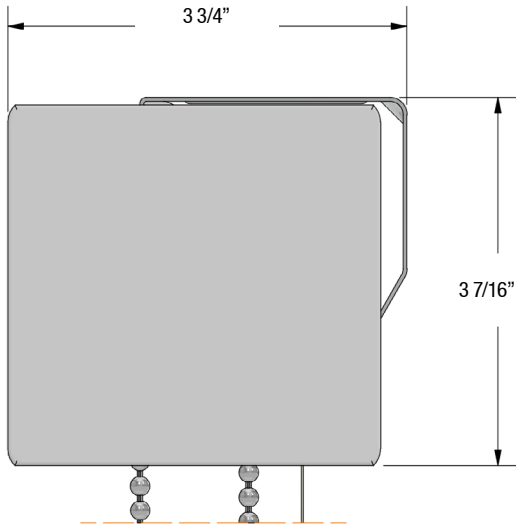

## Mounting Details / Square Cassette

### Dimensions & Overview

Brackets Required By Width					
Shade Width	<60"	60"-96"	96"-120"	120"-148"	>148"
# of Brackets	2	3	4	5	6

### Mounting Specifications