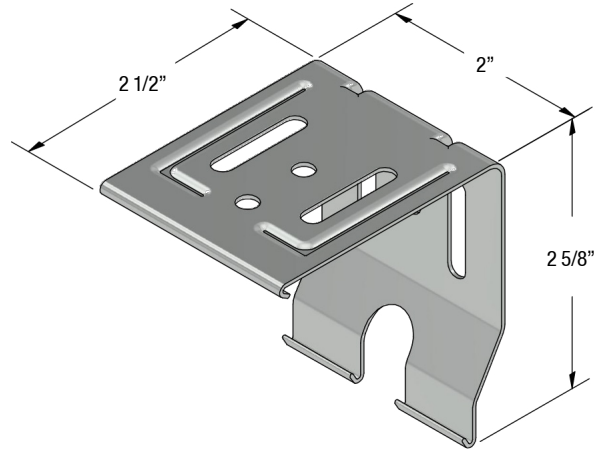

## Mounting Details / Square Cassette

### Dimensions & Overview

Brackets Required By Width					
Shade Width	<60"	60"-96"	96"-120"	120"-148"	>148"
# of Brackets	2	3	4	5	6