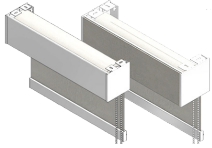

Valance Options

Hanger & Closure

Conceal the Shade

These systems are ideal when shades are mounted in above ceiling pockets. The hanger closure serves to conceal the shade when not in use.

Open Roll

Our open roll shades offer a pleasing minimalist design. Reverse roll is optional and may prevent the shade from contacting window cranks and other obstacles.

Curved Cassette

The Curved Cassette and the smaller Compact Curved Cassette are constructed from high grade aluminum and are available in various colours in a matte finish. They are attractive as is or select to have them wrapped in the same fabric as the shade for a stunning window treatment.