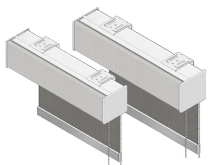

Square Cassette

The Square Cassette and the smaller Compact Square Cassette are fully enclosed valance systems that offer a uniform look. These cassette systems allow for seamless installation with no additional assembly on site. They can be fabric-wrapped and have reduced light gaps due to their integrated internal brackets. They are available for Roller, Interlude, Illusions, and Atlas 2.0 shade types.