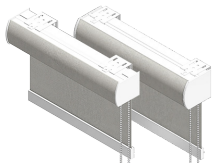

Valance Options

Hanger & Closure

Conceal the Shade

These systems are ideal when shades are mounted in above ceiling pockets. The hanger closure serves to conceal the shade when not in use.

Open Roll

Our open roll shades offer a pleasing minimalist design. Reverse roll is optional and may prevent the shade from contacting window cranks and other obstacles.

Curved Cassette

The Curved Cassette and the smaller Compact Curved Cassette are constructed from high grade aluminum and are available in various colours in a matte finish. They are attractive as is or select to have them wrapped in the same fabric as the shade for a stunning window treatment.