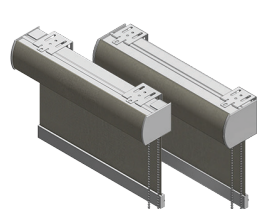

Blackout Roller Shades

Valance & Bottom Bar Colours:

White

Anodized

Linen

Black

Fabric Openness:

Transparent

Translucent

Privacy

Blackout

Minimum Width:

Chain

Zero Gravity

Motor
(varies by motor)

Our selection of opaque fabrics block out the sun to provide room darkening. Blackout shades are appropriate in bedrooms to support better sleep, in media or theatre rooms, or anywhere else where room darkness is important.

Valance Options

Open Roll
(regular or reverse)

3" or 4" Fascia
(wrapped or unwrapped)

Curved/Compact Curved
Cassette
(wrapped or unwrapped)

Square/Compact Square
Cassette
(wrapped or unwrapped)

Dual Shade

PVC
(with fabric insert)

Fabric
(inside or outside
mount available
with returns)

Bottom Bar Options

Accubar

Wrapped Accubar

Plain Hem

Operation Methods

Chain

Zero Gravity