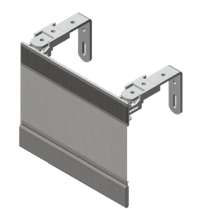

Blackout Roller Shades

Valance & Bottom Bar Colours:

White

Anodized

Linen

Black

Fabric Openness:

Transparent

Valance Options

Open Roll
(regular or reverse)

3" or 4" Fascia
(wrapped or unwrapped)

Curved/Compact Curved
Cassette
(wrapped or unwrapped)

Square/Compact Square
Cassette
(wrapped or unwrapped)

Dual Shade

PVC
(with fabric insert)

Fabric
(inside or outside
mount available
with returns)

Bottom Bar Options

Accubar

Wrapped Accubar

Plain Hem

Operation Methods

Chain

Zero Gravity