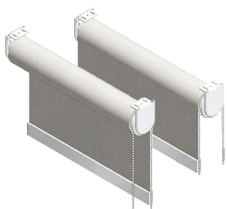

Blackout Roller Shades

Valance & Bottom Bar Colours:

White

Anodized

Linen

Black

Fabric Openness:

Transparent

Translucent

Privacy

Blackout

Minimum Width:

Chain

Zero Gravity

Motor
(varies by motor)

Our selection of opaque fabrics block out the sun to provide room darkening. Blackout shades are appropriate in bedrooms to support better sleep, in media or theatre rooms, or anywhere else where room darkness is important.

Valance Options

Open Roll
(regular or reverse)

3" or 4" Fascia
(wrapped or unwrapped)

Curved/Compact Curved
Cassette
(wrapped or unwrapped)

Square/Compact Square
Cassette
(wrapped or unwrapped)

Dual Shade

PVC
(with fabric insert)

Fabric
(inside or outside
mount available
with returns)

Bottom Bar Options

Accubar

Wrapped Accubar

Plain Hem

Operation Methods

Chain

Zero Gravity