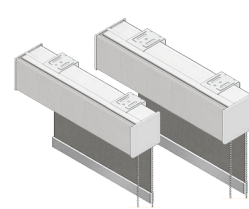

Blackout Roller Shades

Valance & Bottom Bar Colours:

White

Anodized

Linen

Black

Fabric Openness:

Transparent

Valance Options

Open Roll
(regular or reverse)

3" or 4" Fascia
(wrapped or unwrapped)

Curved/Compact Curved
Cassette
(wrapped or unwrapped)

Square/Compact Square
Cassette
(wrapped or unwrapped)

Dual Shade

PVC
(with fabric insert)

Fabric
(inside or outside
mount available
with returns)

Bottom Bar Options

Accubar

Wrapped Accubar

Plain Hem

Operation Methods

Chain

Zero Gravity