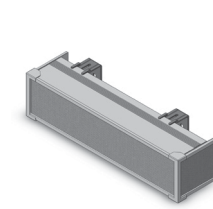

Blackout Roller Shades

Valance & Bottom Bar Colours:

White

Anodized

Linen

Black

Fabric Openness:

Transparent

Valance Options

Open Roll
(regular or reverse)

3" or 4" Fascia
(wrapped or unwrapped)

Curved/Compact Curved
Cassette
(wrapped or unwrapped)

Square/Compact Square
Cassette
(wrapped or unwrapped)

Dual Shade

PVC
(with fabric insert)

Fabric
(inside or outside
mount available
with returns)

Bottom Bar Options

Accubar

Wrapped Accubar

Plain Hem

Operation Methods

Chain

Zero Gravity