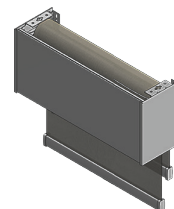

Blackout Roller Shades

Valance & Bottom Bar Colours:

White

Anodized

Linen

Black

Fabric Openness:

Transparent

Valance Options

Open Roll
(regular or reverse)

3" or 4" Fascia
(wrapped or unwrapped)

Curved/Compact Curved
Cassette
(wrapped or unwrapped)

Square/Compact Square
Cassette
(wrapped or unwrapped)

Dual Shade

PVC
(with fabric insert)

Fabric
(inside or outside
mount available
with returns)

Bottom Bar Options

Accubar

Wrapped Accubar

Plain Hem

Operation Methods

Chain

Zero Gravity