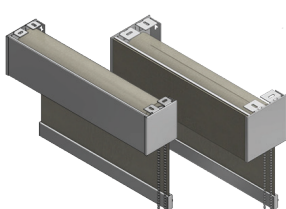

Blackout Roller Shades

Valance & Bottom Bar Colours:

White

Anodized

Linen

Black

Fabric Openness:

Transparent

Translucent

Privacy

Blackout

Minimum Width:

Chain

Zero Gravity

Motor
(varies by motor)

Our selection of opaque fabrics block out the sun to provide room darkening. Blackout shades are appropriate in bedrooms to support better sleep, in media or theatre rooms, or anywhere else where room darkness is important.

Valance Options

Open Roll
(regular or reverse)

3" or 4" Fascia
(wrapped or unwrapped)

Curved/Compact Curved
Cassette
(wrapped or unwrapped)

Square/Compact Square
Cassette
(wrapped or unwrapped)

Dual Shade

PVC
(with fabric insert)

Fabric
(inside or outside
mount available
with returns)

Bottom Bar Options

Accubar

Wrapped Accubar

Plain Hem

Operation Methods

Chain

Zero Gravity