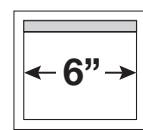

Minimum Width:

Chain