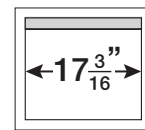

Motor
(varies by motor)