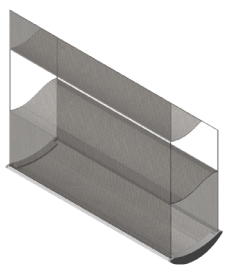

## Valance & Bottom Bar Colours:

## Minimum Width:

Sheer shades feature 2 sheer veils connecting bands of fabric, either translucent or opaque. Angling the bands alters the light penetration from fully open to complete privacy.

## Valance Options

Curved/Compact Curved Cassette (wrapped or unwrapped)

Square/Compact Square Cassette (wrapped or unwrapped)

## Bottom Bar Options

Illusions