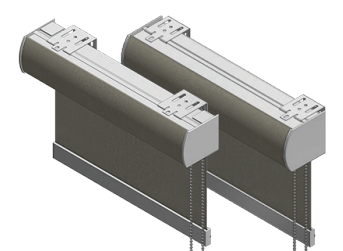

## Minimum Width:

Sheer shades feature 2 sheer veils connecting bands of fabric, either translucent or opaque. Angling the bands alters the light penetration from fully open to complete privacy.

## Valance Options

Curved/Compact Curved Cassette (wrapped or unwrapped)

Square/Compact Square Cassette (wrapped or unwrapped)