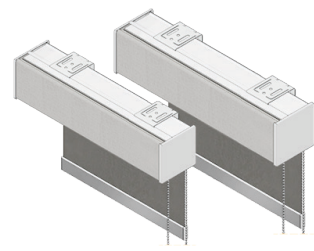

## Minimum Width:

Sheer shades feature 2 sheer veils connecting bands of fabric, either translucent or opaque. Angling the bands alters the light penetration from fully open to complete privacy.

## Valance Options

Curved/Compact Curved Cassette (wrapped or unwrapped)

Square/Compact Square Cassette (wrapped or unwrapped)