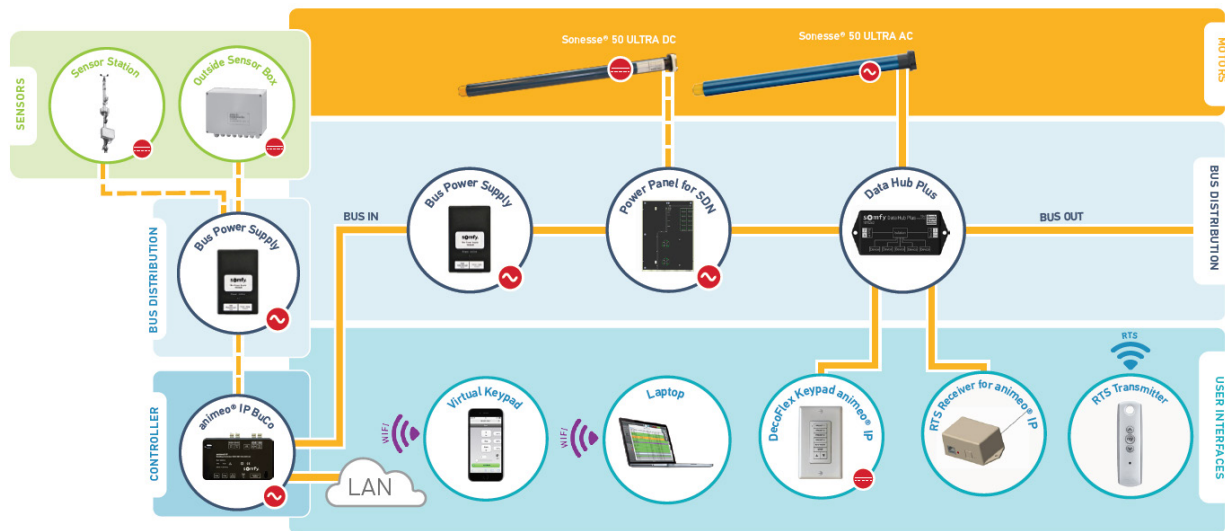

Motorization & Automation

Somfy Digital Network (SDN)

Intelligent Automation

The following section provides a basic overview of Sun Glow's new intelligent automated shading systems. Selecting, configuring, and applying these systems requires knowledge that is above and beyond the skills required for implementing RTS and dry contact controlled systems.

The Somfy Digital Network (SDN 2.0) is the latest generation of bus-line enabled Intelligent Tubular Motors and Smart Switch Controls. The SDN components are integrated into a cost effective system designed to operate a wide range of end products over a standard RS-485 network compatible with the latest home automation systems.

Please contact the Sun Glow technical department for assistance when utilizing the following systems.

Contact Us

To ensure better service, Sun Glow has implemented the following centralized e-mail address that is monitored regularly by the Sun Glow team.

Technical inquiries: support@mysunglow.com