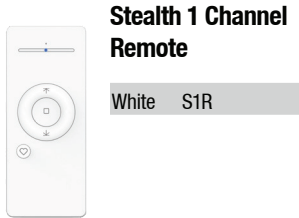

Automation - Stealth

Stealth Control Options

Stealth Automation Remotes

Stealth Smart Home Bridge

Stealth Bridge

Stealth Zigbee to Wifi Control Bridge

Order Code: SBRI

- App interface that allows you to customize each shade being controlled.
- iOS and Android compatible.
- Wireless network connection (2.4Ghz, 5Ghz, 802.11b/n/g only), no need to plug in to a router.

The Stealth Bridge is compatible with the following smart home platforms