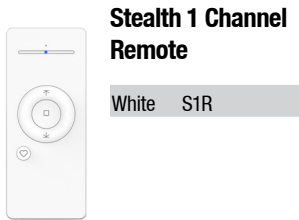

Motorization & Automation

Stealth Control Options

Stealth Automation Remotes

Stealth Smart Home Bridge

Stealth Bridge

Stealth Zigbee to Wifi Control Bridge

Order Code: SBRI

- App interface that allows you to customize each shade being controlled.
- iOS and Android compatible.
- Wireless network connection (2.4Ghz, 5Ghz, 802.11b/n/g only), no need to plug in to a router.

The Stealth Bridge is compatible with the following smart home platforms