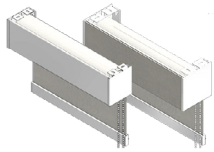

Valance Options

Hanger & Closure

Conceal the Shade

These systems are ideal when shades are mounted in above ceiling pockets. The hanger closure serves to conceal the shade when not in use.

Open Roll

Our open roll shades offer a pleasing minimalist design. Reverse roll is optional and may prevent the shade from contacting window cranks and other obstacles.

Curved Cassette

The Curved Cassette and the smaller Compact Curved Cassette are constructed from high grade aluminum and are available in various colours in a matte finish. They are attractive as is or select to have them wrapped in the same fabric as the shade for a stunning window treatment.