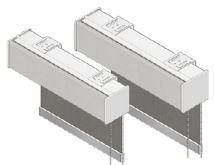

Square Cassette

The Square Cassette and the smaller Compact Square Cassette are fully enclosed valance systems that offer a uniform look. These cassette systems allow for seamless installation with no additional assembly on site. They can be fabric-wrapped and have reduced light gaps due to their integrated internal brackets. They are available for Roller, Interlude, Illusions, and Atlas 2.0 shade types.