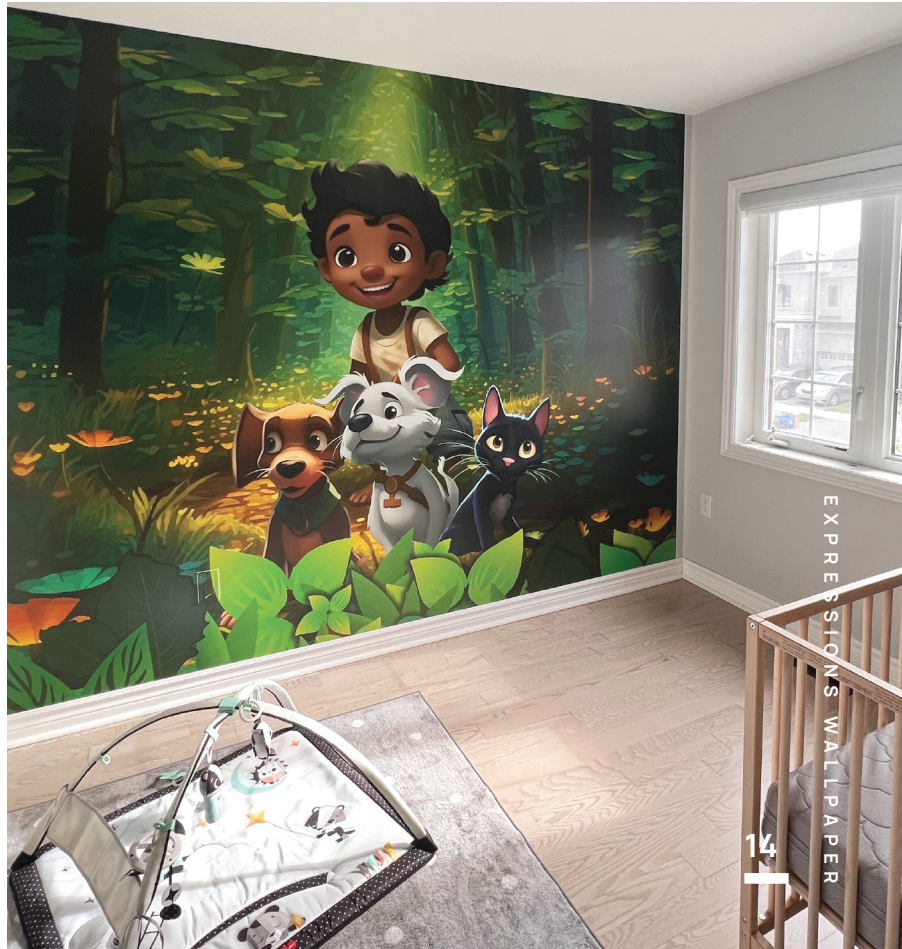

Custom Printing

Expressions Wallpaper

Select a design, request a pattern match, supply your own artwork, or collaborate with our design team to craft something entirely unique. Sun Glow's Expressions Custom Wallpaper is tailored precisely to your preferences, adding an extra layer of ambiance to your space. With no minimum order quantities and panels that can be printed up to 53" wide, the possibilities are limited only by your imagination.