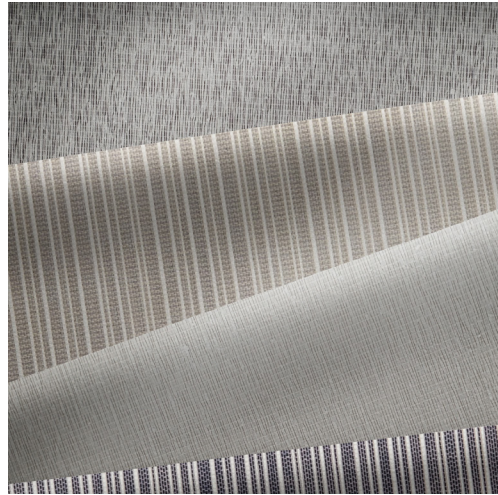

Fabrics

Transparent

Our diverse selection of transparent fabrics offers many options for your decorating needs. Our collection provides a variety of choices, all designed to offer a clear view outside and a gentle diffusion of natural light. These fabrics are especially well-suited for windows facing north, allowing ample natural light to filter in. Moreover, they seamlessly complement drapes, adding a touch of warmth.