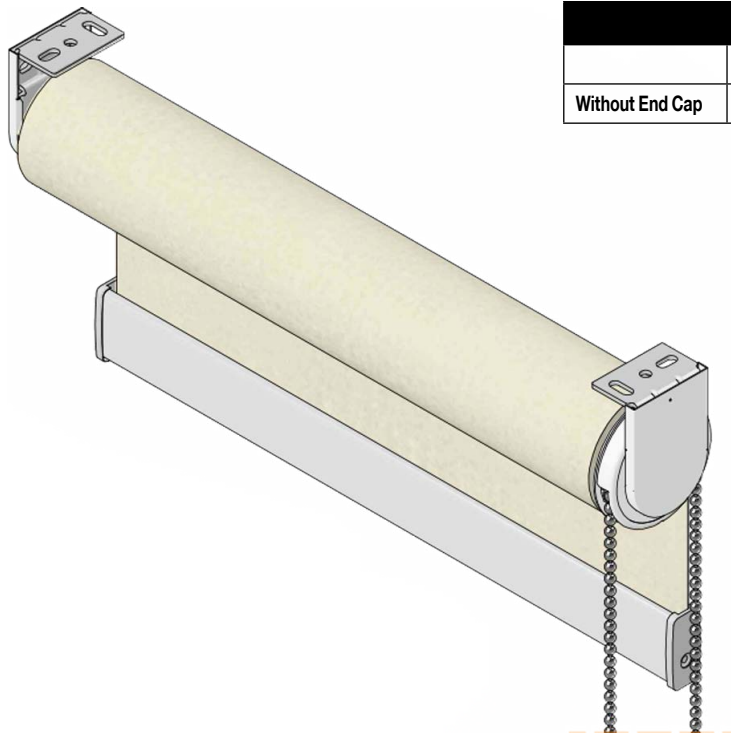

Roller Shades

Operating System: Chain
Valance Option: Open Roll

Light Gaps		
	Drive End	Idle End
Without End Cap	1/2" ±1/8"	11/16" ±1/8"

END CAP THICKNESS: 1/32±1/64

Features & Benefits

- **Universal Brackets:** Can be mounted on ceilings, walls, or laterally for flexible installation.
- **Bracket Size Options:** Zinc (metallic) brackets are available in 1.26" (32mm), 1.6" (40mm), and 2.2" (55mm) to support larger roll-up diameters for bigger shades.
- **Ultra-Thin Bracket Covers:** Slim metal covers provide a finished look for outside wall-mounted applications, reduce light gaps, and are available in white, grey, linen, and black.
- **Simple and Secure Installation:** Features a spring-loaded idle end pin, clutch hooks, and a safety tab for quick and safe setup.
- **Smooth and Quiet Operation:** UV-stabilized, glass-filled nylon clutches with four small square-profiled springs ensure strength and effortless functionality.
- **SB Lift Assist Mechanism (SB LAM) Compatible:** Reduces the pull force required to lift heavy shades for easier operation.
- **Zero Gravity Compatible:** Shades can be manually raised or lowered to the desired position without the need for a clutch or chain.
- **Multi-Banded (Single Control) Options:** Connects multiple shades to a single control mechanism, allowing alignment and leveling of bottom bars.
- **Automation Options:** Supports motorized controls with wireless remotes, wall switches, or smart home devices.