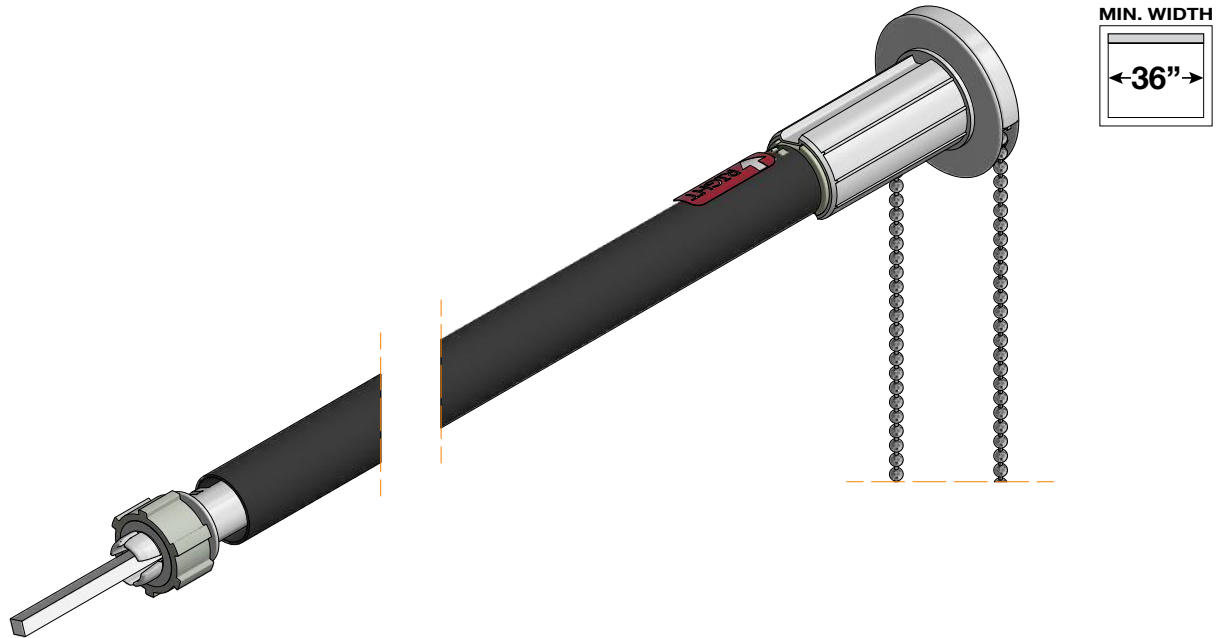

Roller Shades

Operating System: Lift Assist

Features & Benefits

- Recommended for large manually operated shades as it reduces the pull force required to operate the shade.
- Compatible with all Roller Shade valance options.
- Helps to prevent unwanted stress on the Clutch and other shade components and increases the longevity of the entire shade system.
- Safe to install without the risk of unwinding as it maintains the specified tension from factory assembly right through to the completed installation
- Inner foam sheath surrounds the aluminum shaft internally to reduce noise as the spring operates.
- Outer sheath helps to dampen spring noise while operating inside the tube.
- Rubberized drive wheels run smoothly and quietly inside the tube.