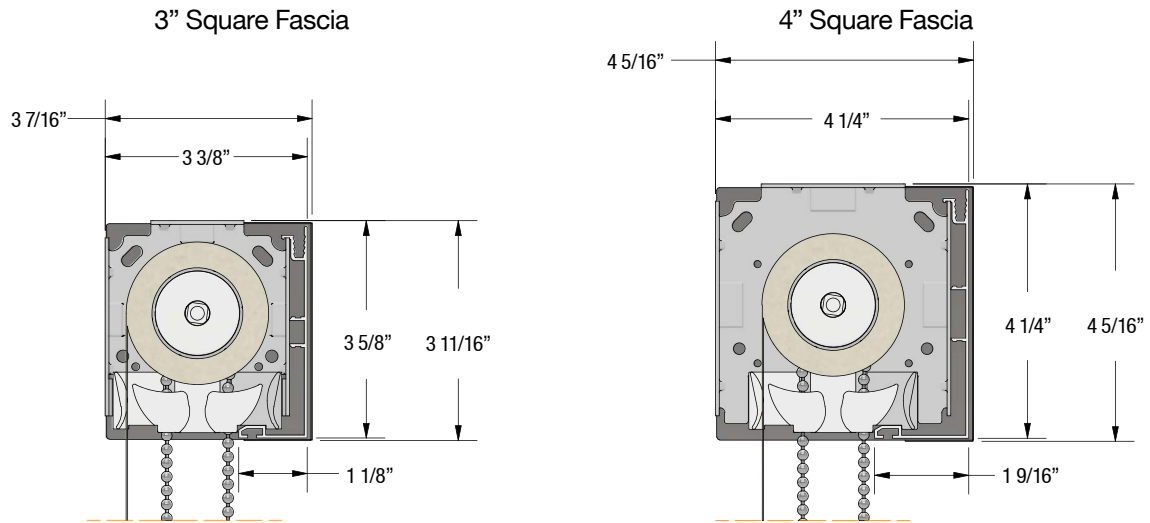

Roller Shades

Valance Option: Square Fascia

Dimensions & Overview