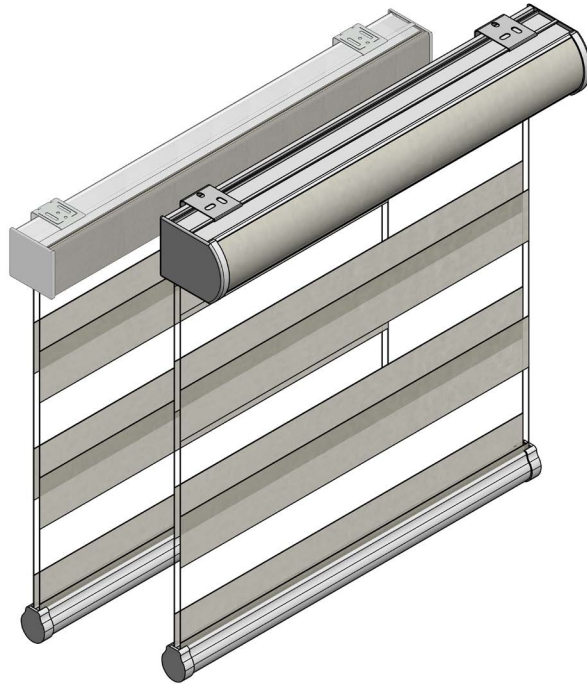

Interlude

Features and Benefits

INTERLUDE
MIN. WIDTH

INTERLUDE ZERO GRAVITY
MIN. WIDTH

INTERLUDE ZERO GRAVITY
MAX. WIDTH

INTERLUDE ZERO GRAVITY
MAX. LENGTH

Features & Benefits

- The Interlude system combines transparent, translucent or opaque vanes for control over privacy and light filtering.
- Universal bracket provides easy installation for both ceiling and wall mount applications.
- Minimum width varies based on motor choice. Refer to [automation section](#).
- Plastic Bead loop available white, linen, grey and black. Stainless Steel loop is also available
- Cassettes available with fabric wrap option for complete coordination. Fabric wrap is comprised of the opaque or translucent vanes of the fabric.
- Curved Cassette and Compact Curved Cassette available in white, anodized, linen, brown, and black with matching end caps.
- Square Cassette and Compact Square Cassette available in white, anodized, linen, and black with matching end caps.
- Unique bottom bar features a fully enclosed roller mechanism.
- Zero Gravity Interlude bottom bar also available.
- Fabric wrapping not available for the Curved Cassette, Compact Curved Cassette and Square Cassette with the following fabrics: Terra and Timber