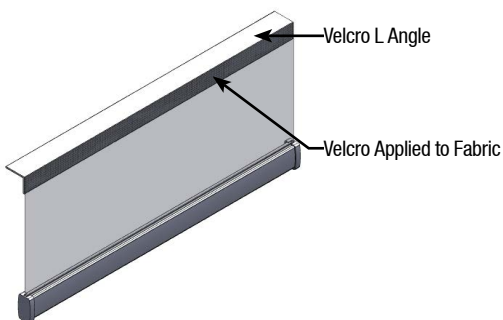

Fixed Shades

Features & Benefits

Option 1: Velcro Angle Ceiling Mount with Bottom Bar

(Order Code: FX-VB)

This application is for ceiling mount only. Includes velcro angle at the top, sewn velcro at the top of the fabric, and a bottom bar to keep the fabric taut.

Option 2: Velcro Panel

(Order Code: FX-V)

These panels are made for special window shapes. Velcro with adhesive backing will be supplied.