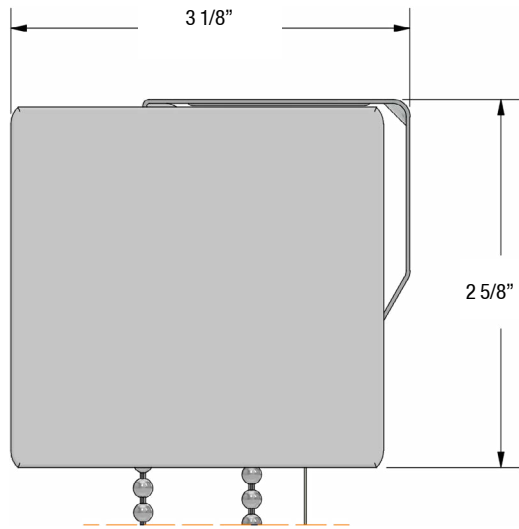

Roller Shades

Valance Option: Compact Square Cassette

Dimensions & Overview