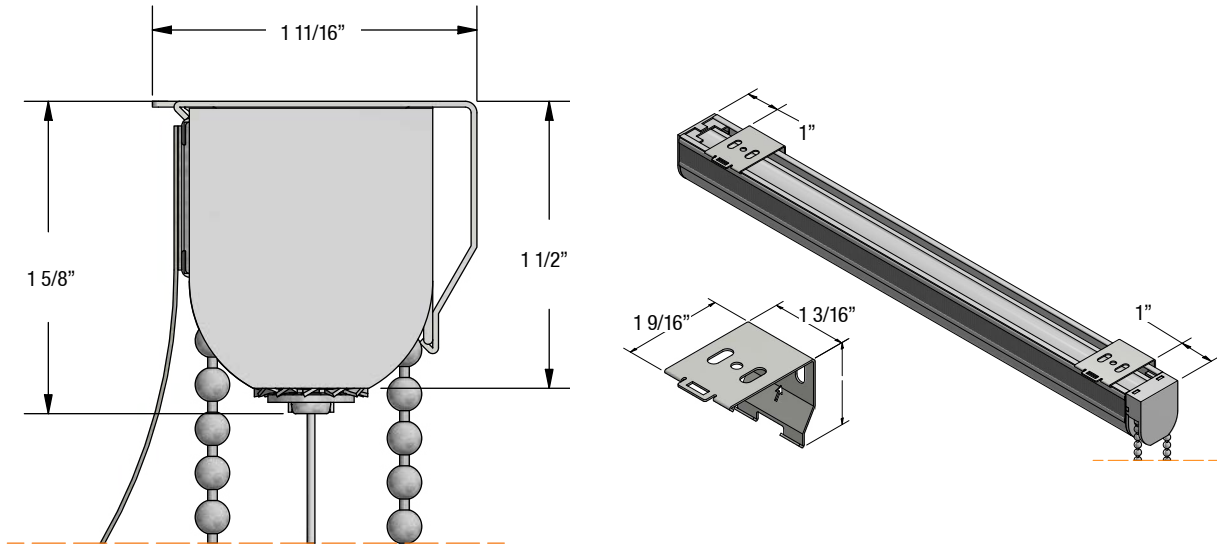

Slim Roman Shade

Mounting Details

Mounting Overview