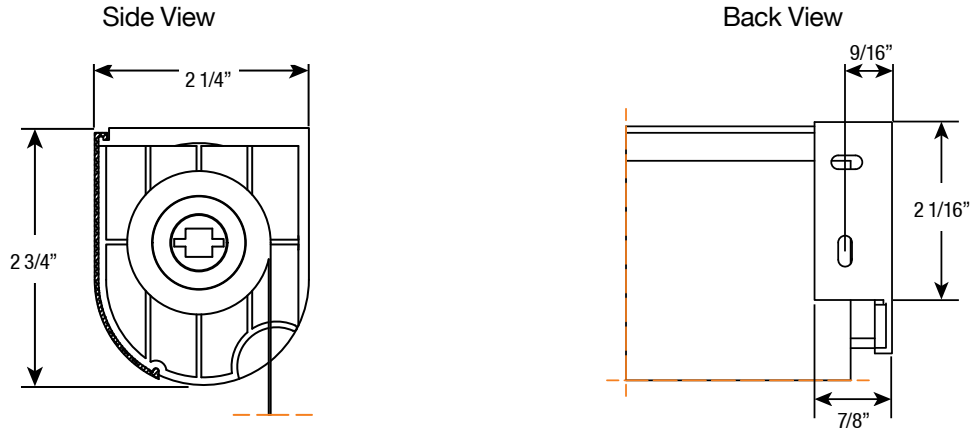

Aria Chainless System

Mounting Details