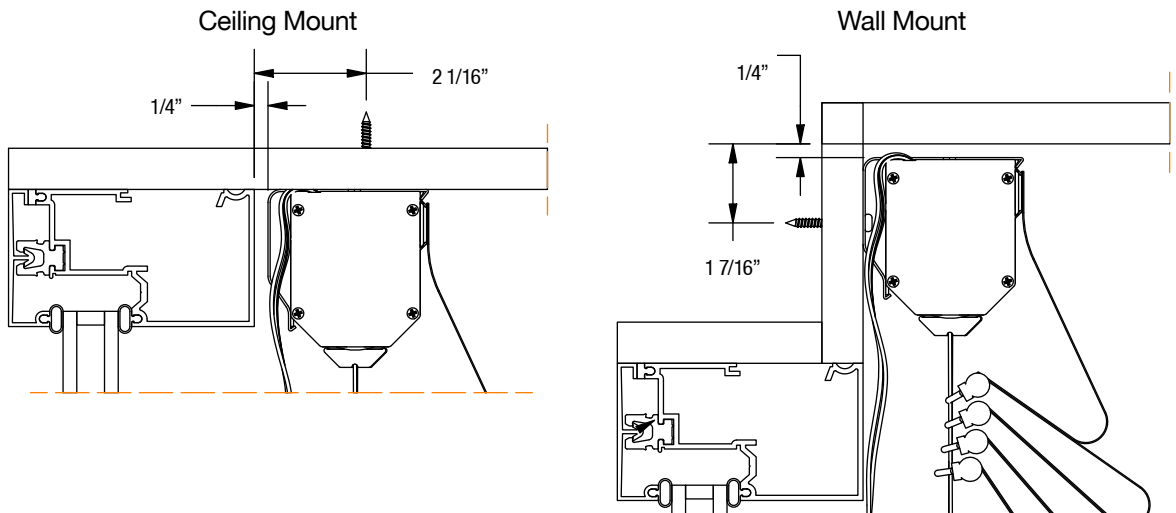

Mounting Specifications