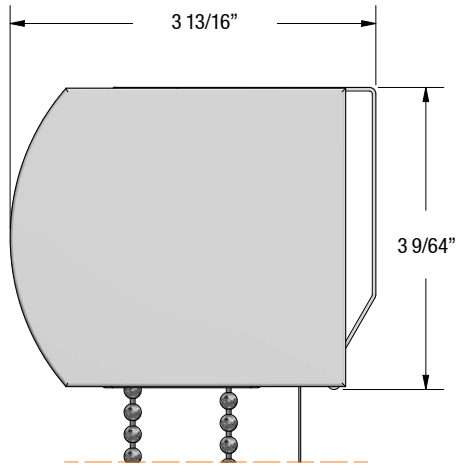

Roller Shades

Valance Option: Curved Cassette

Dimensions & Overview