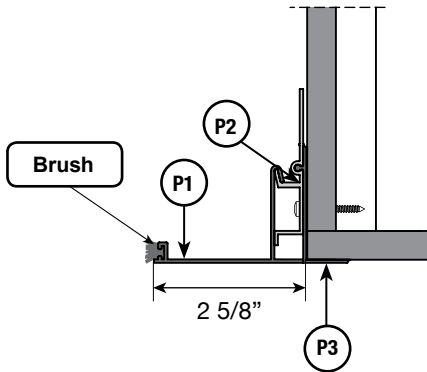

Roller Shades

Recessed Pocket Enclosures

Standard - Without Cover

Optional - With Cover

4" Pockets

When bottom enclosure is cut down a brush strip will be inserted by Sun Glow to protect the fabric from the cut edge.

Mounting Overview

Hangers (P2) are provided as a standard. Each hanger should be placed 3" from either end of the pocket. Additional hangers should be placed every 3' - 4' evenly spaced along the pocket wall.

1.5" wood mounting screw is provided with each Hanger (P2).

Ensure the screws used are appropriate for each application.