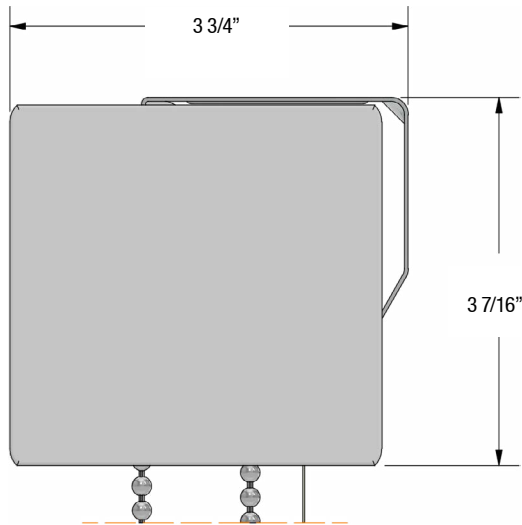

Roller Shades

Operating System: Atlas 2.0

Square Cassette Dimensions

Brackets Required By Width					
Shade Width	<60"	60"-96"	96"-120"	120"-148"	>148"
# of Brackets	2	3	4	5	6