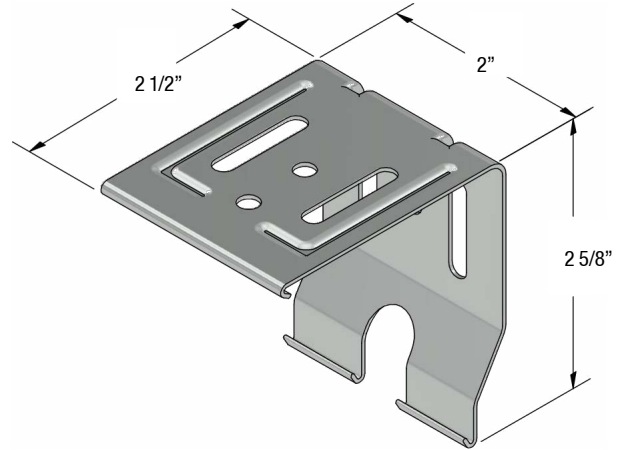

Roller Shades

Operating System: Atlas 2.0

Square Cassette Dimensions

Brackets Required By Width					
Shade Width	<60"	60"-96"	96"-120"	120"-148"	>148"
# of Brackets	2	3	4	5	6