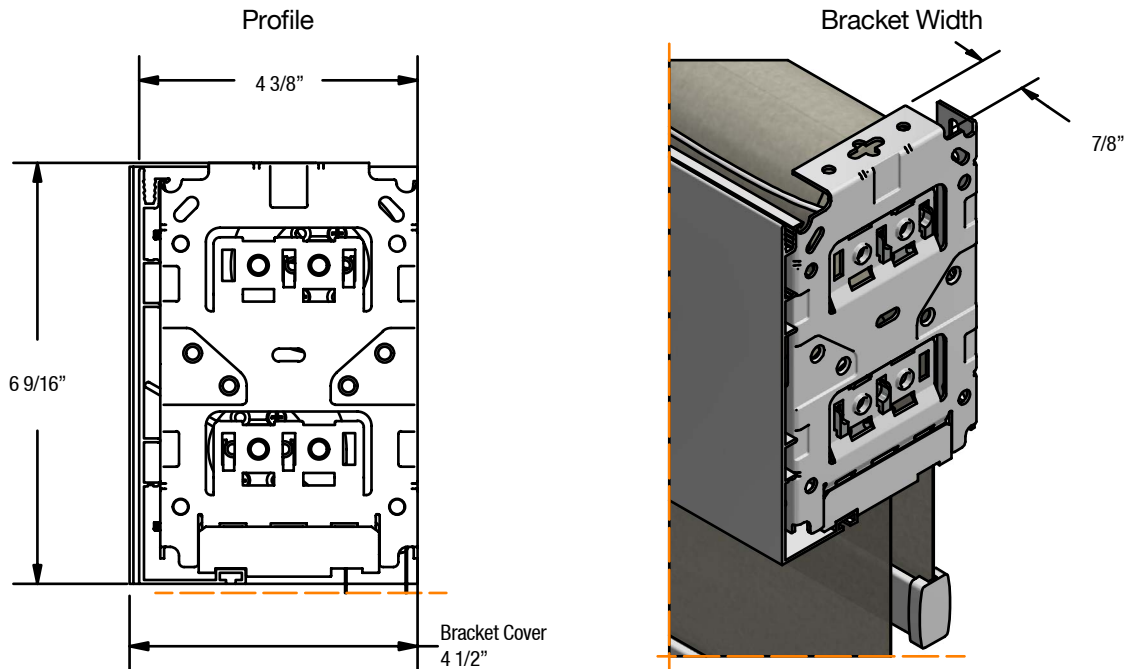

Dual Square Fascia

Features & Benefits

Dimensions & Overview