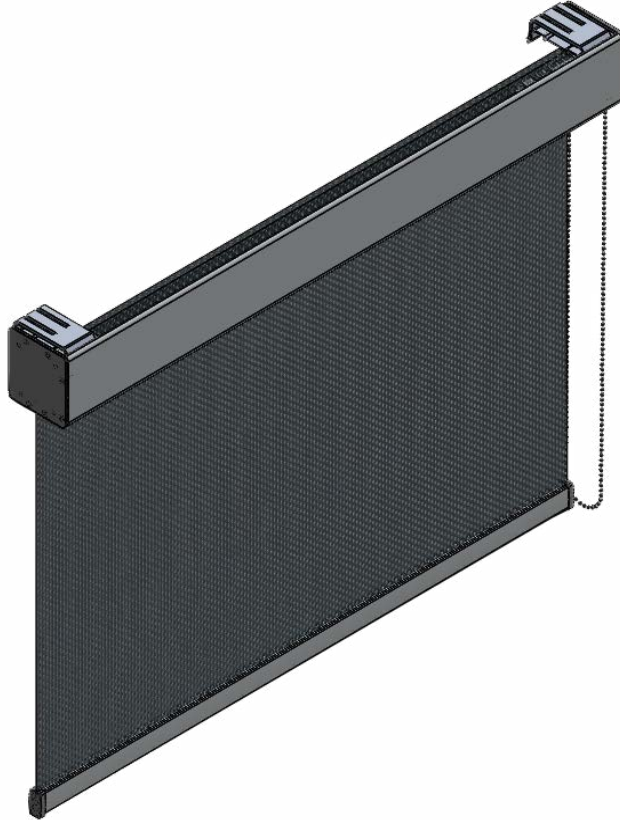

Vision Roller Shade System

Features and Benefits

vision
Roller Shade Systems

Light Gaps	
Spring End	Reducer End
11/16" ±1/8"	11/16" ±1/8"

Features & Benefits

- Snap-on brackets for quick and easy installation.
- Modular design offers a wide variety of valance configurations for optimal performance and cost effectiveness.
- Minimal and symmetrical light gap offers greater solar control and a balanced appearance.
- Lift assist mechanism (Lift Assist) spring mechanism reduces the pull force required to lift the shade which reduces wear and tear on the components
- Completely assembled unit is balanced and tested during manufacturing to ensure proper performance before and after installation.
- Built in leveling system allows drive and idle end to be leveled after installation to compensate for uneven mounting conditions.
- Stripless clutch technology allows shade to also be pulled down by bottom bar.
- Vision meets the following Leed point criteria:
  - MR credit: 4.1/4.2 Recycled content.
  - MR credit: 5.1/5.2 Regional materials.
  - EQ credit: 8.1/8.2 Daylight and views.

LIGHT GAP MAY INCREASE when width to height ratio is 1:2.5 or greater