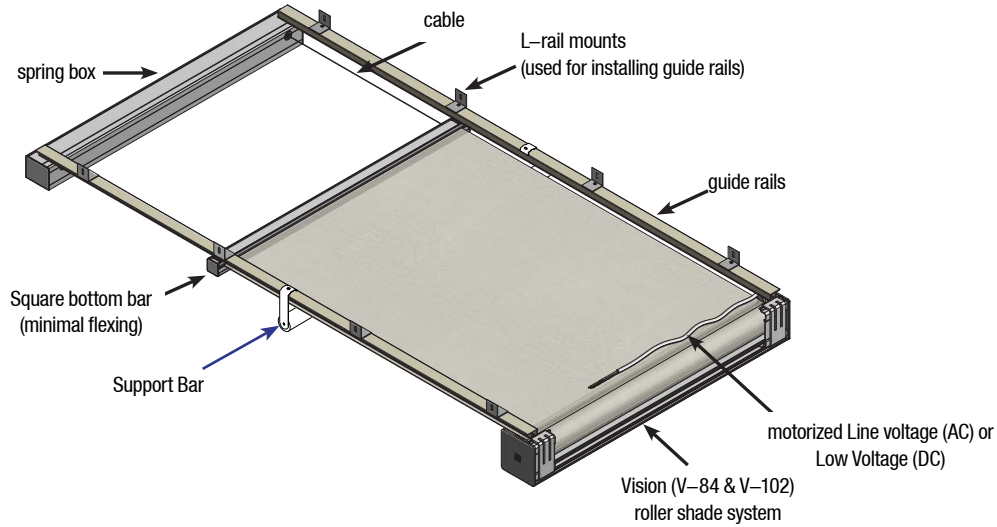

Roller Shades

Mounting: Nimbus Skylight Shade

Nimbus Part Identification

Nimbus V-84 & V-102 Dimensions