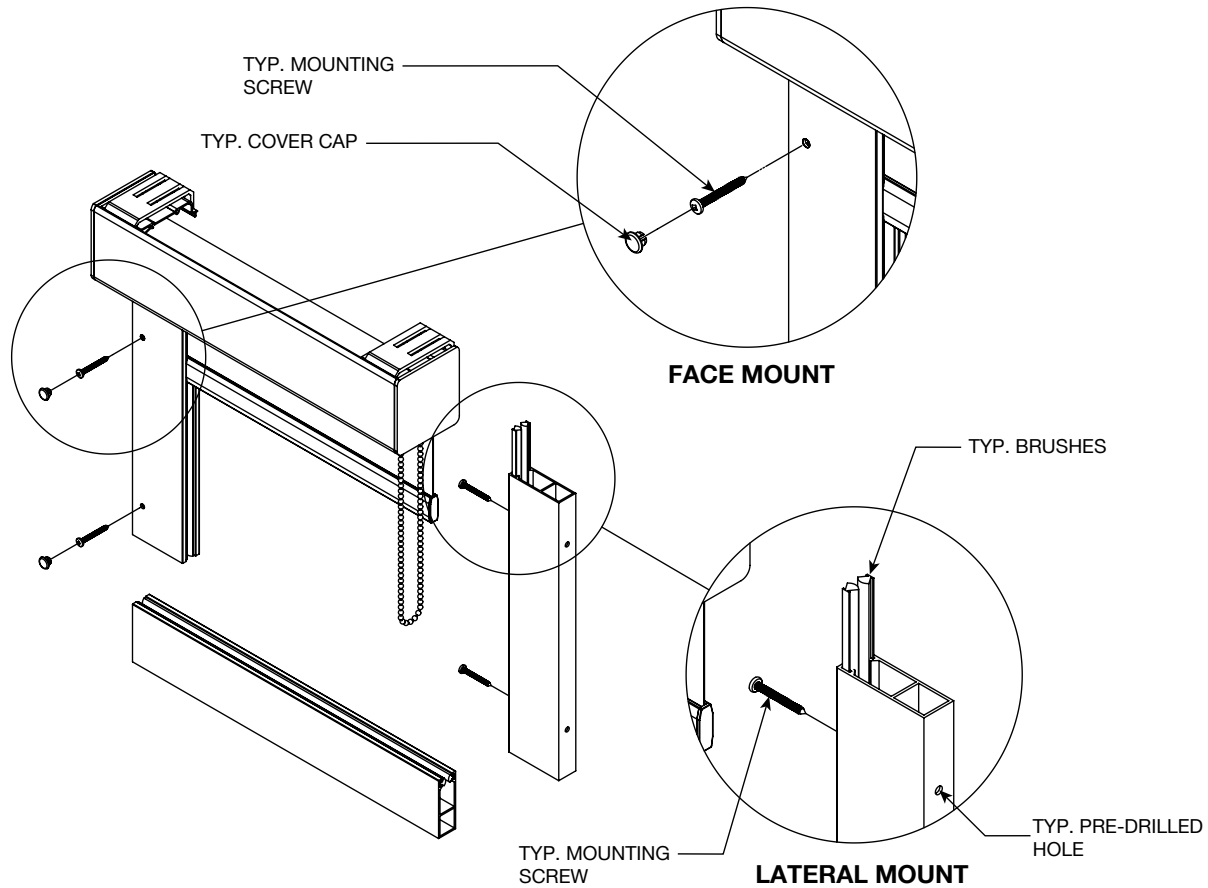

Roller Shades

Side and Bottom U Channels

U Side and Bottom Channels

Order Code:

U Side Channels: SC

U Side and Bottom Channels: SBC

Features and Benefits

- Eliminates 99% of direct light. A small amount of indirect light may still be visible.
- Aluminum 2.5" side and bottom channel with brush.
- Recommended for inside mount applications.
- We pre-drill to your specifications based on lateral or face mount.
- Available in anodized, white, and black.
- Maximum length of 16 feet.
- Bottom bar options are limited to Plain Hem.
- Recommended use with Fascia and Vision.