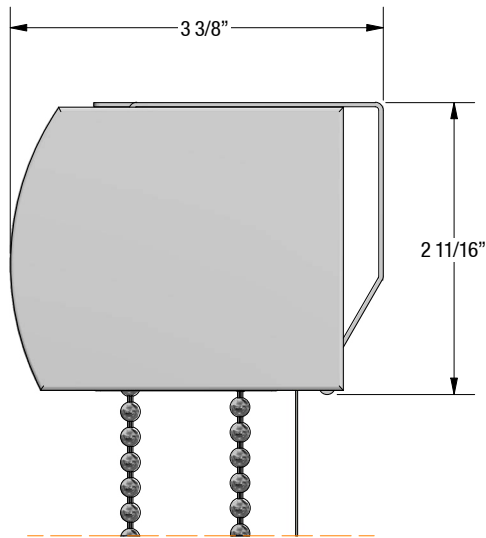

Interlude

Mounting Details / Compact Curved Cassette

Dimensions & Overview