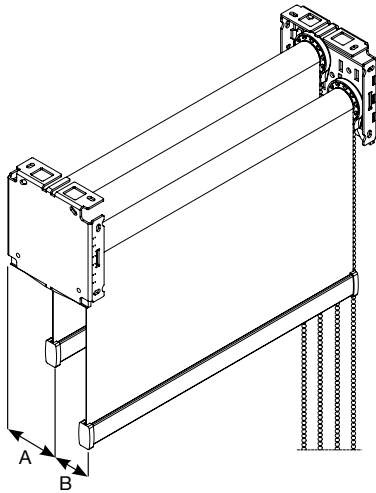

Option 2

Both shades are shown as reverse rolls.
Both rolls are furthest from the glazing.

A= $2\ 3/8" \pm 1/8"$ [60.33 $\pm$ 3.2mm]
B= $2" \pm 1/8"$ [50.8 $\pm$ 3.2mm]