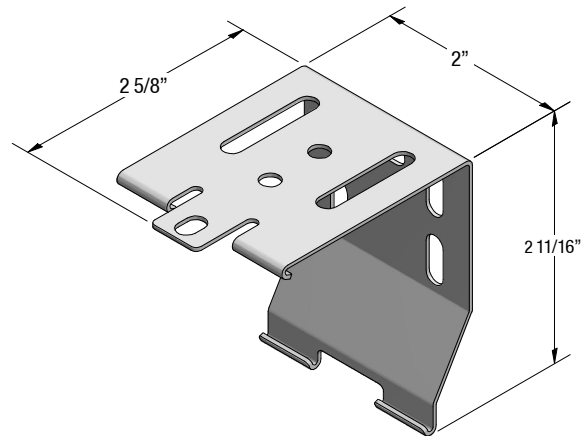

Interlude

Mounting Details / Compact Curved Cassette

Dimensions & Overview