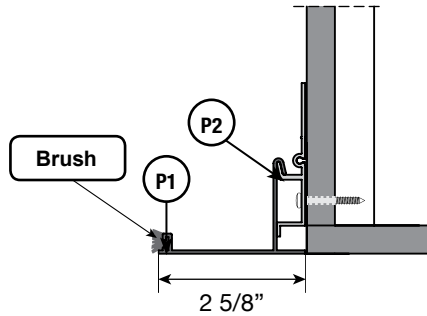

Roller Shades

Recessed Pocket Enclosures

Standard - Without Cover

4" Pockets