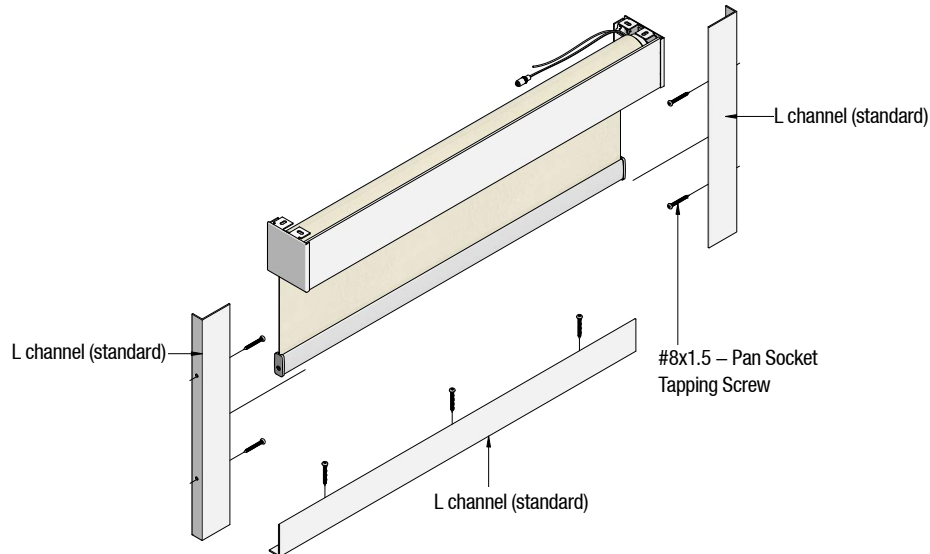

L Side and Bottom Channels - Mounting

Features and Benefits

- Minimizes the light penetration that can be seen through the Roller Shade light gaps on either side.
- Works with a wide variety of Roller Shade bottom bars.
- Can be laterally mounted in the front or behind the bottom bar and fabric.
- Bottom channel reduces the Light Penetration at the bottom window ledge.
- Available in anodized, white, and black.
- Maximum length of 16 feet.