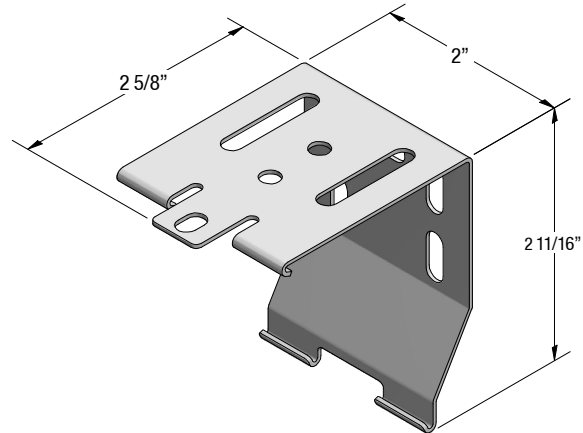

Roller Shades

Valance Option: Compact Curved Cassette

Dimensions & Overview