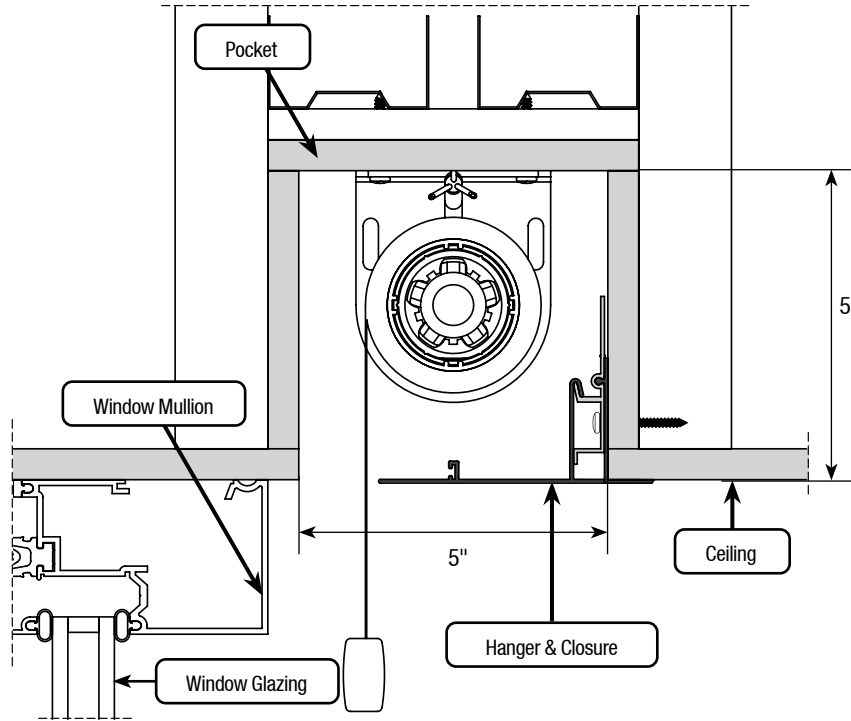

Roller Shades

Recessed Pocket Enclosures

A 5"X5" POCKET IS RECOMMENDED FOR EASE OF INSTALLATION.

Features & Benefits

- Commercial grade aluminum construction.
- Bottom enclosure conceals shade for a seamless integrated look.
- Can be mounted inside 4" to 5" pockets or larger.
- Compatible with manual and automated systems.
- Cover is available to conceal bottom of the drywall edge.
- Bottom enclosure is removable for easy access for shade maintenance.
- Available in white and anodized

Order Codes

HC4	Hanger and Closure with Brush for 4"–5" Pocket
HCC4	Hanger and Closure with Cover and Brush for 4"–5" Pocket
HC5	Hanger and Closure with Brush for >5" Pocket
HCC5	Hanger and Closure with Cover and Brush for >5" Pocket