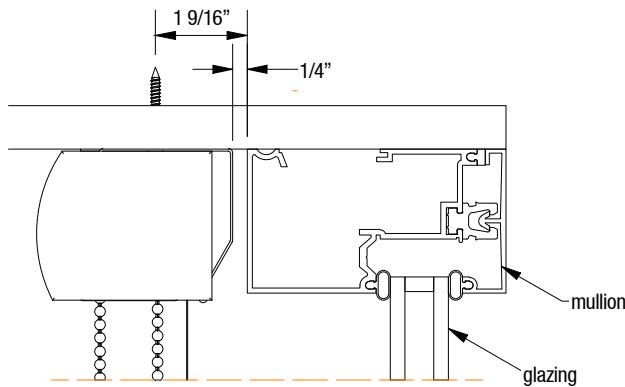

Mounting Specifications

Ceiling Mount