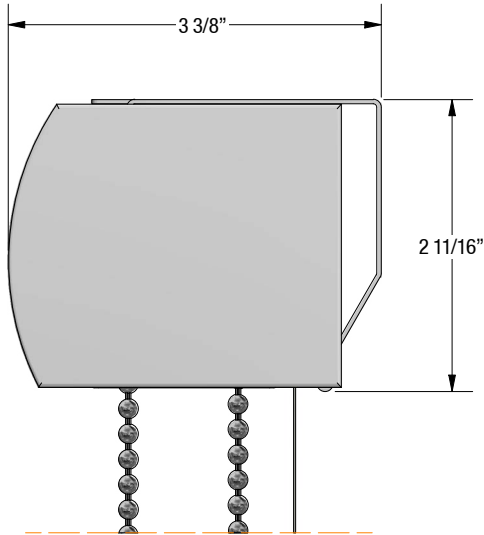

Illusions

Mounting Details / Compact Curved Cassette

Dimensions & Overview