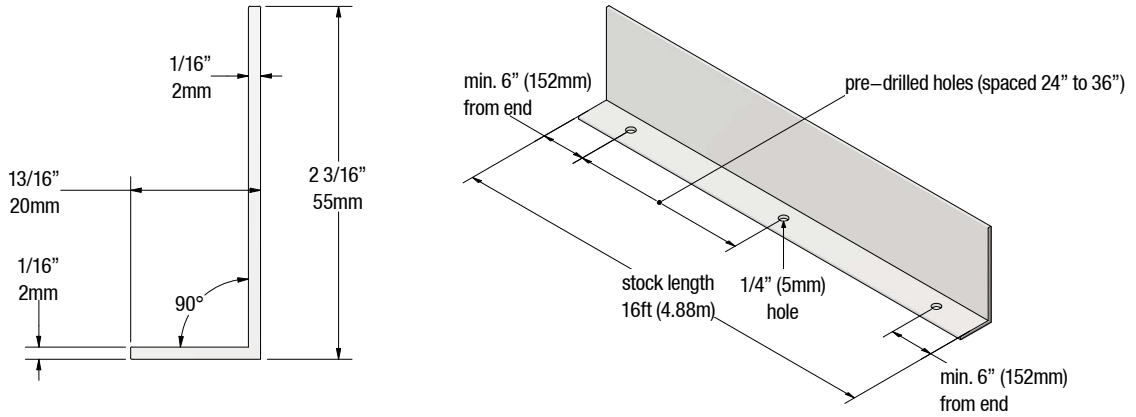

Roller Shades

Room Darkening L Channels

L Channels - Dimensions