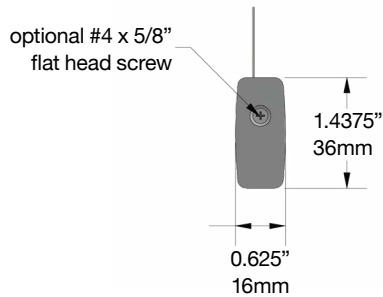

Accubar 2.0	End Cap
White	White
Anodized	Grey
Black	Black
Linen	Linen