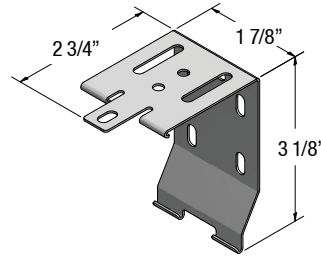

Interlude

Mounting Details / Curved Cassette

Dimensions & Overview