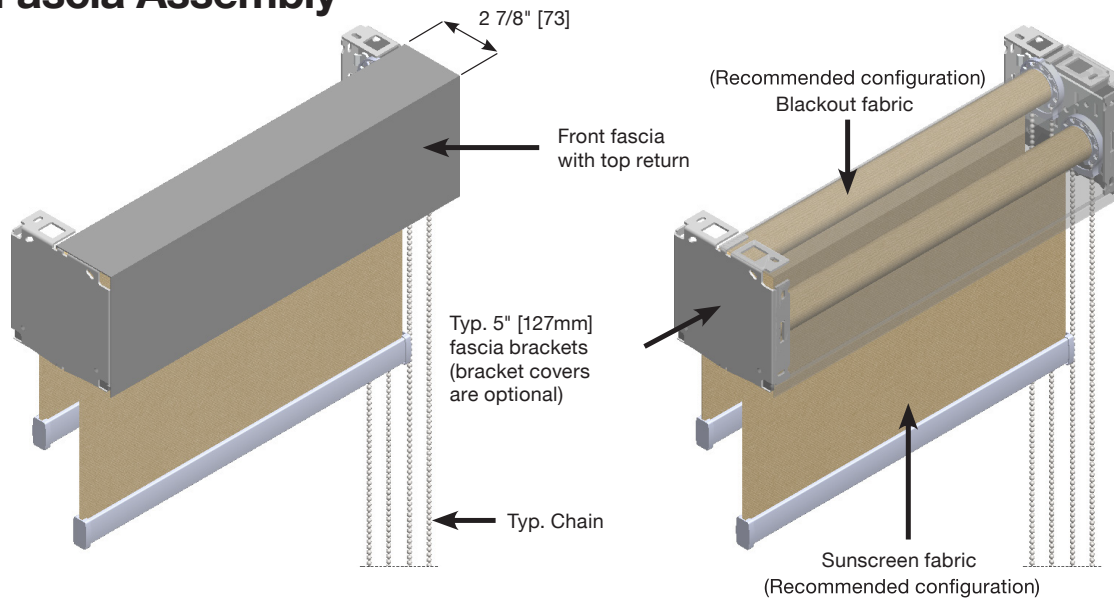

Gemini Dual Shades

Features & Benefits

Fascia Assembly

Both drives must be on the same side with the chain diverter on the back shade.