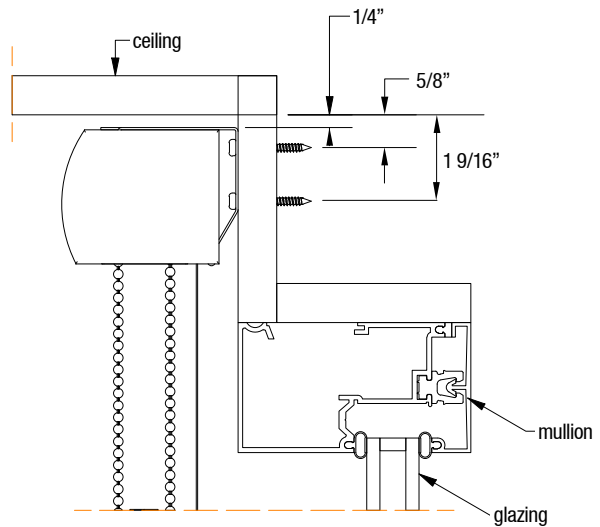

Roller Shades

Valance Option: Compact Curved Cassette

Dimensions & Overview

Brackets Required By Width					
Shade Width	<60"	60"-96"	96"-120"	120"-148"	>148"
# of Brackets	2	3	4	5	6

* Each mounting bracket requires a minimum of 2 screws for ceiling or wall mounts.

Mounting Specifications

Ceiling Mount

Wall Mount