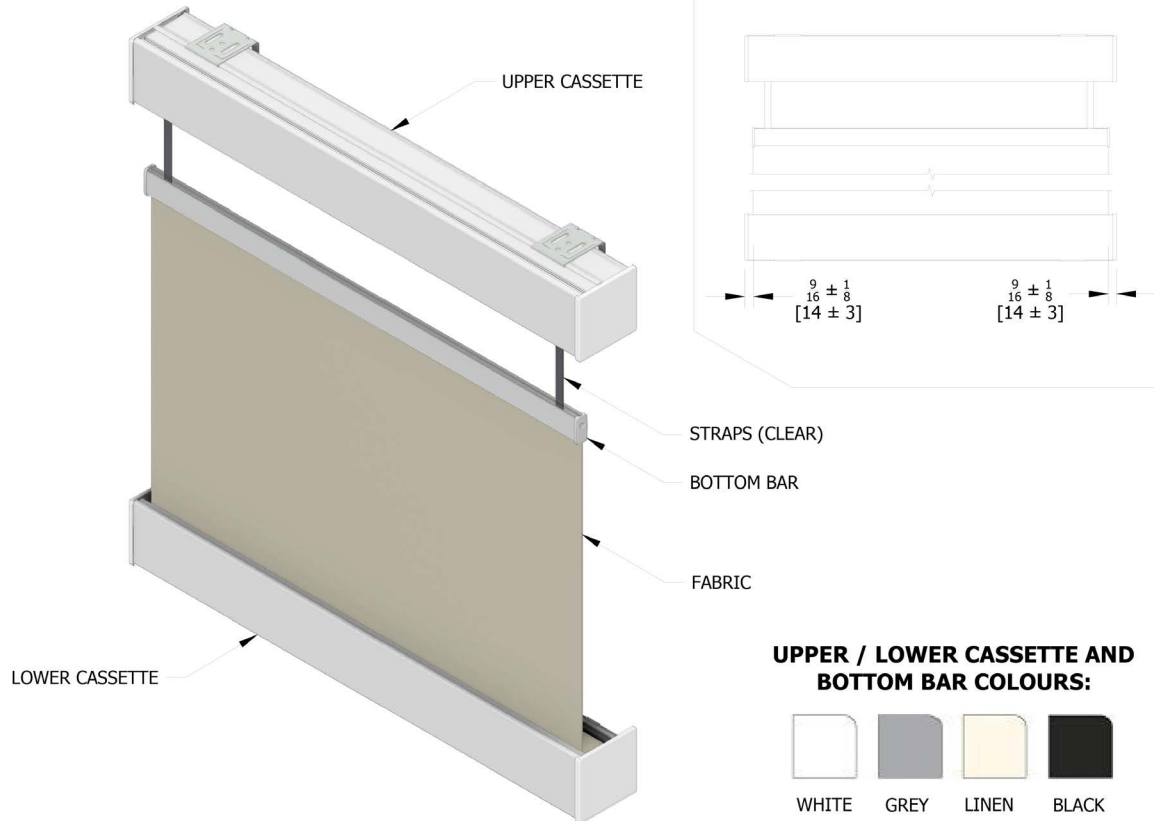

Roller Shades

Operating System: Atlas 2.0

Features & Benefits

All Dimensions Are In Inches [mm]

- **Maximum Width:** 85 Inches
- **Maximum Height:** 85 Inches
- **Minimum Shade Width:** 30 [762]
- **Maximum Rollup Diameter (RUD) :** 2 13/16 [71]