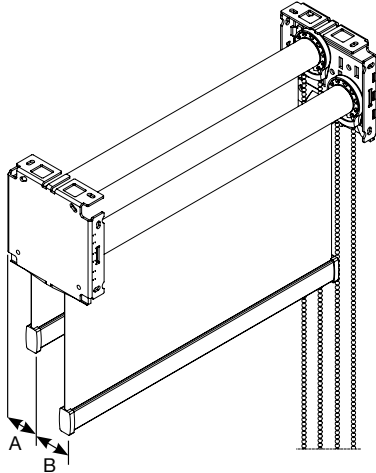

Gemini Dual Shades

Features & Benefits

Option 1

Both shades are shown as regular rolls.
Both rolls are closest to the glazing.

A= $3/4" \pm 1/8"$ [19.05mm $\pm$ 3.2mm]
B= $2" \pm 1/8"$ [50.8 $\pm$ 3.2mm]