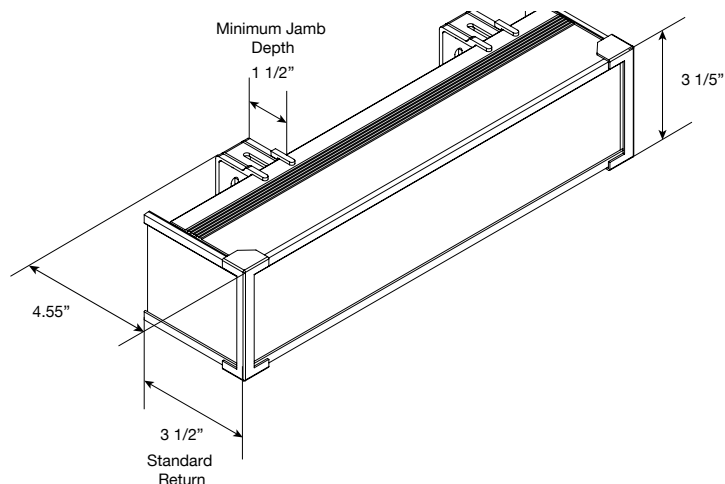

Mounting Options