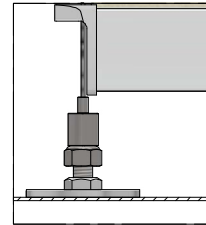

Optional Deck Plate for floor mounting