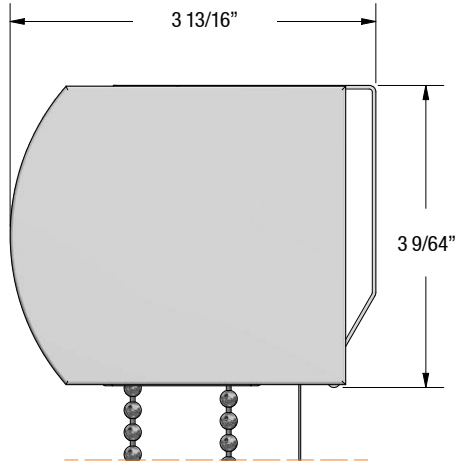

Illusions

Mounting Details / Curved Cassette

Dimensions & Overview