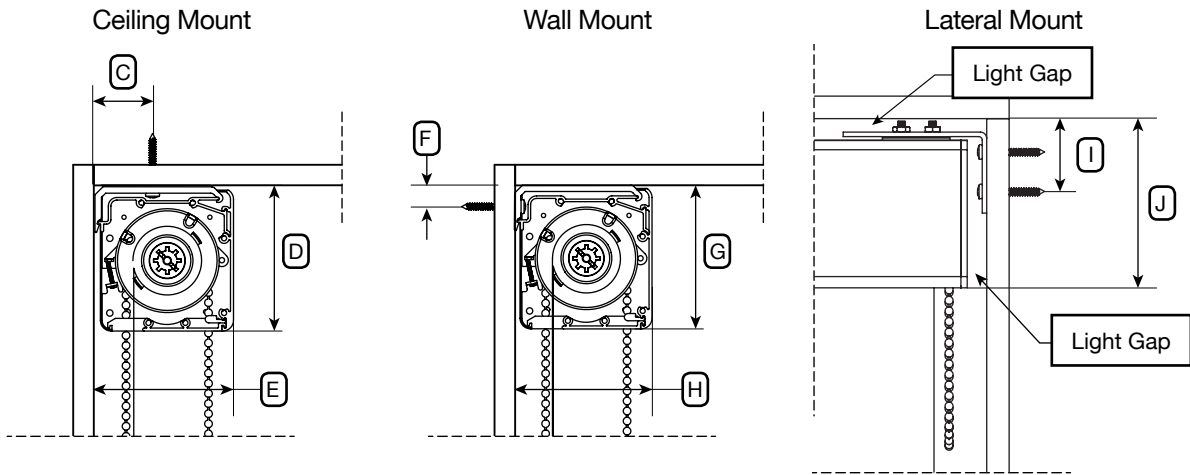

Vision V-84 and V-102: Mounting Specifications

	C	D	E	F	G	H	I	J
V-84	1 1/2"	3 5/16"	3 1/4"	1 1/2"	3 5/16"	3 1/4"	1 3/8"	3 5/8"
V-102	1 7/8"	4"	4 1/8"	1 1/2"	4"	4 1/8"	1 3/8"	4 5/16"