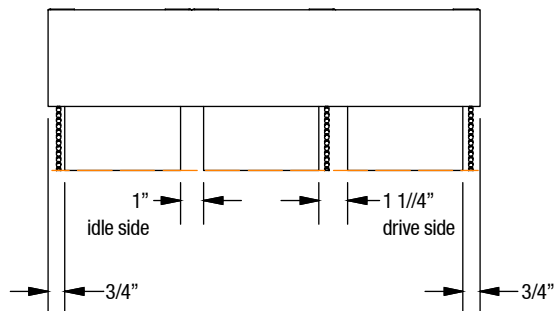

Light Gaps

Light gaps will vary depending on the valance and operating system options selected.

Notes:

- Light gap will increase by at least 1/4" on the drive side of each shade.