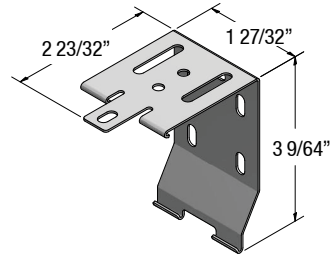

Illusions

Mounting Details / Curved Cassette

Dimensions & Overview