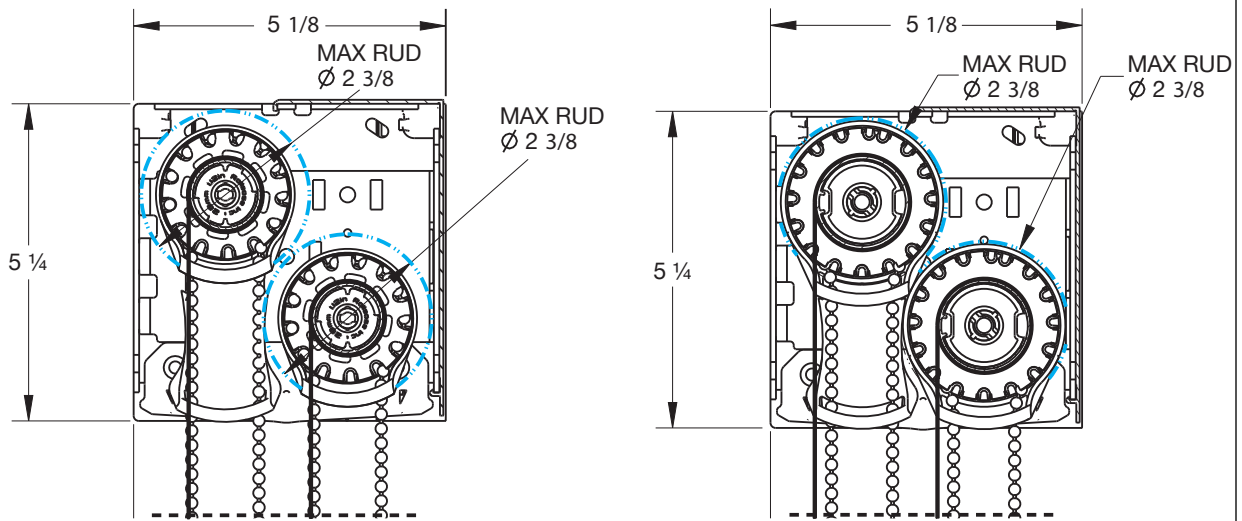

Clutch and Roll Up Diameter (RUD)

SL15 clutch (1 1/8" [28.58mm] Tube)

SL20 clutch (1 1/2" [38.1 mm] Tube)

Note: all dimensions are in inches [mm].
All components are used with the skyline shade system.