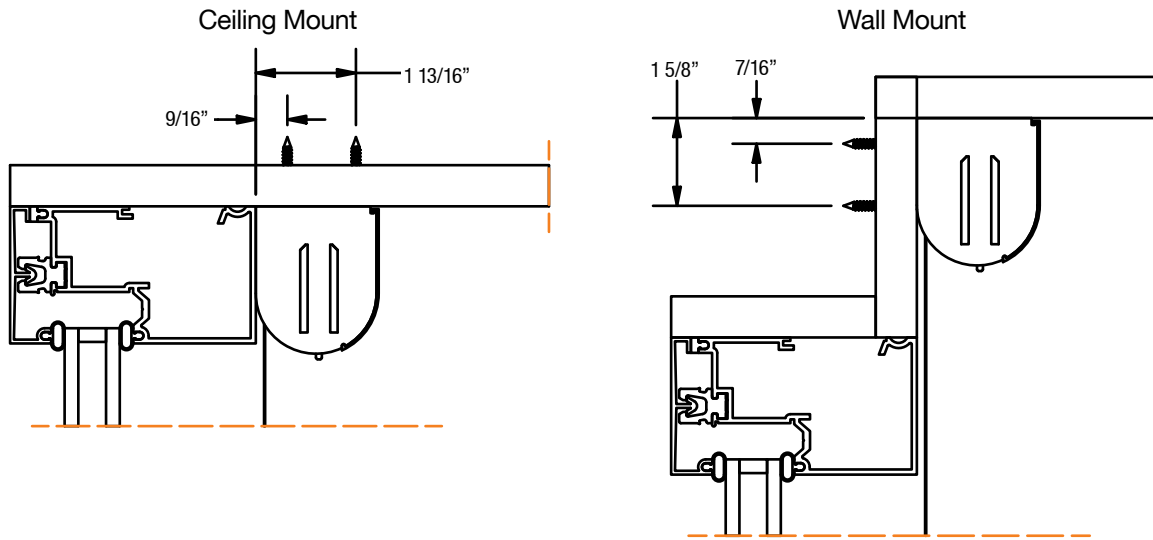

Mounting Specifications