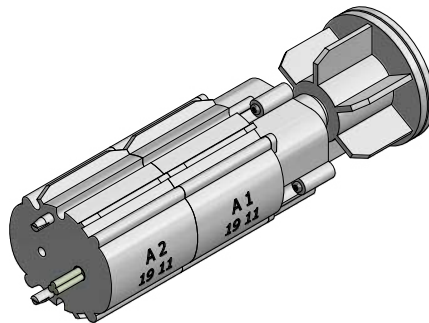

Zero Gravity Mini