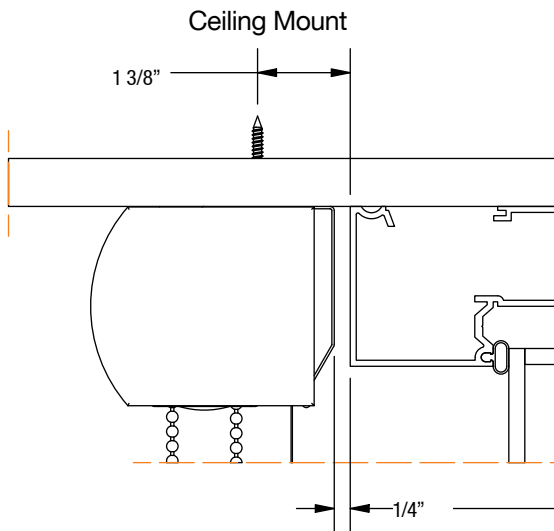

Mounting Specifications