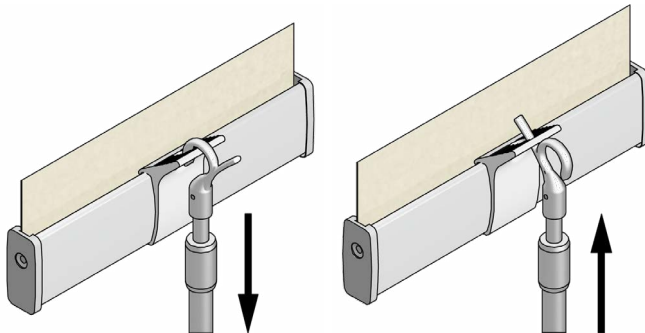

- The telescopic draw rod provides an additional 22" of reach for raising and lowering hard to reach Zero Gravity shades.