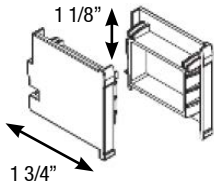

Headrail	
HEIGHT	1 1/8"
DEPTH	1 3/4"

The Headrail: Is made of high quality PVC