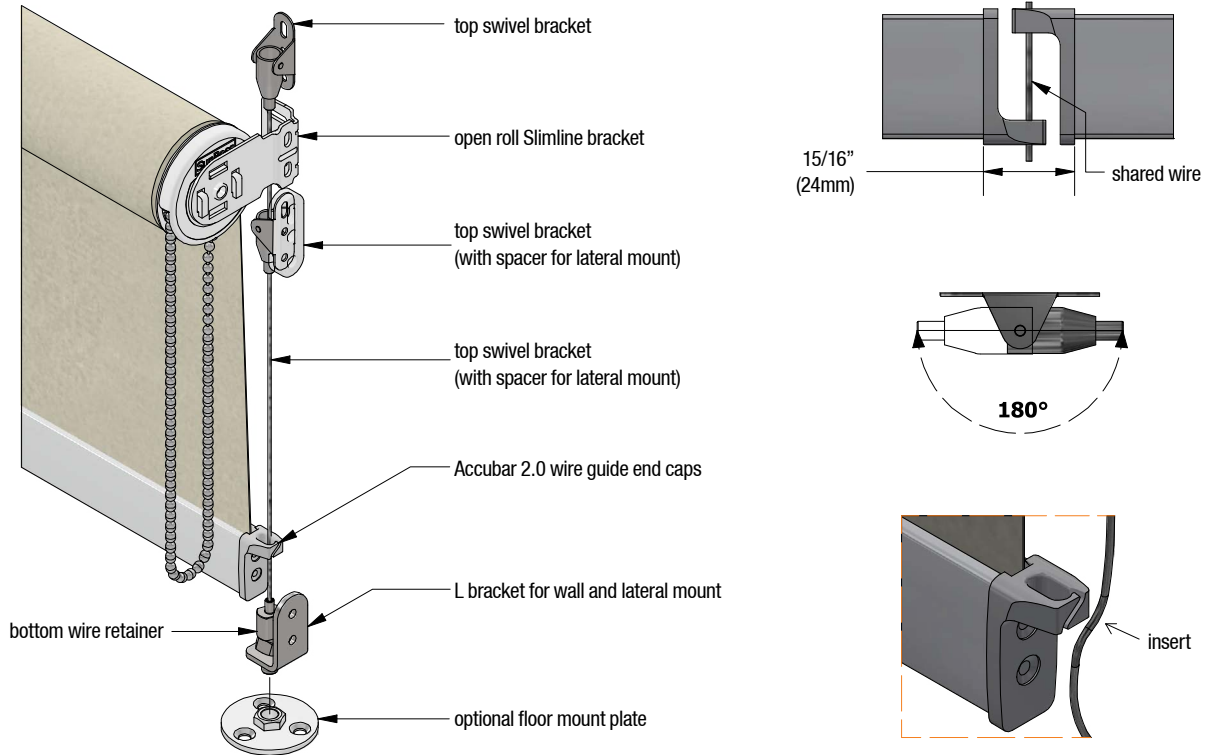

Roller Shades Wire Guide

Features & Benefits

- Wire Guides are normally installed into the areas with long drop blinds or areas exposed to winds or draughts, such as from building A/C vents. The base rail is fitted with special end caps that encapsulate a fixed vertical wire that restrains the base rail from lateral movement.
- Can be ceiling, wall or laterally mounted.
- Can be adapted to existing roller shades systems without having to cut down tube or fabric. Bottom bar must be Accubar 2.0.
- Wire can only enter and exit the bottom bar cap when the wire has slack, once taut it will not separate.
- Works with a wide variety of Sun Glow systems. Wire Guides can be used in conjunction with Chain, Lift Assist Mechanisms, Zero Gravity and Motors.
- Specialized bottom bar end caps allows the bottom bar to be easily fastened to the wire.
- A single center wire can be shared by two shades by inverting the bottom bar end cap on one of the shades.
- Does not interfere with shade mounting and does not affect light gaps

Compatible with:

- Open roll 40mm, 55m, 75mm
- Compact Curved Cassette
- Curved Cassette
- 3" Square Fascia
- 4" Square Fascia
- Dual Open Roll
- Dual Square Fascia