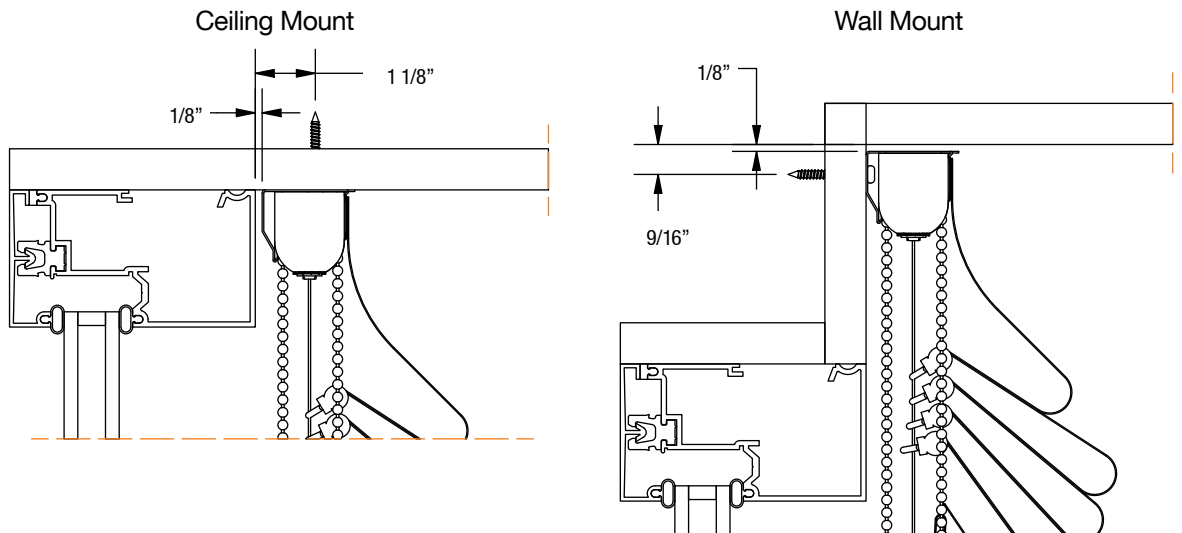

Mounting Specifications