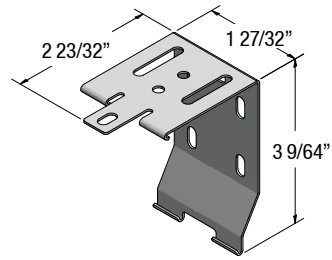

Roller Shades

Valance Option: Curved Cassette

Dimensions & Overview