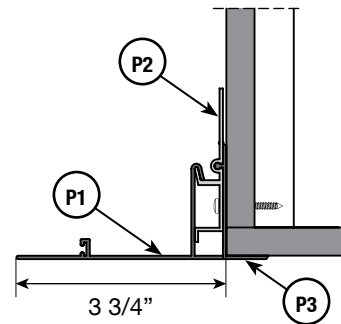

5" and Larger Pockets

When bottom enclosure is cut down a brush strip will be inserted by Sun Glow to protect the fabric from the cut edge.