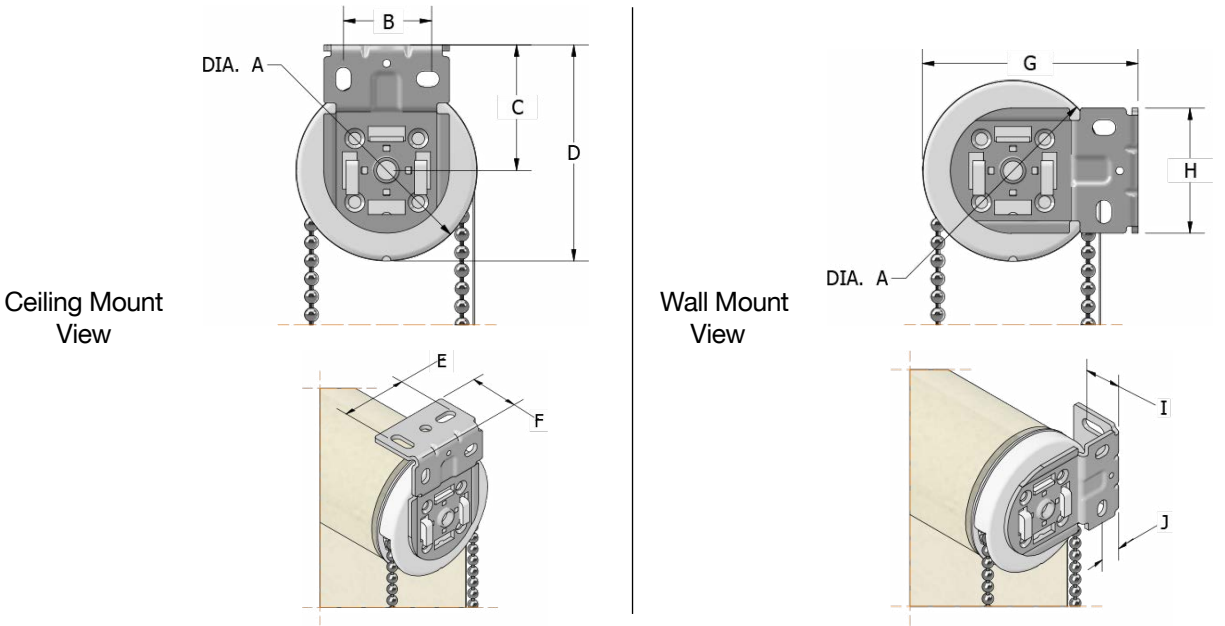

Roller Shades

Operating System: Chain

Valance Option: Open Roll

Clutch & bracket dimensions

Clutch Size	Bracket Size	A	B	C	D	E	F	G	H	I	J
1 1/4"	1 1/4"	1 11/16"	1 1/16"	1 3/16"	2"	1 5/16"	15/16"	2"	1 5/8"	5/8"	1/4"
1 1/2"	1 5/8"	2 1/2"	1 1/8"	1 5/8"	2 13/16"	1 5/16"	15/16"	2 13/16"	1 5/8"	5/8"	3/8"
	2 1/8"	2 1/2"	1 1/8"	2 1/8"	3 3/8"	1 5/16"	15/16"	3 3/8"	1 5/8"	5/8"	3/8"