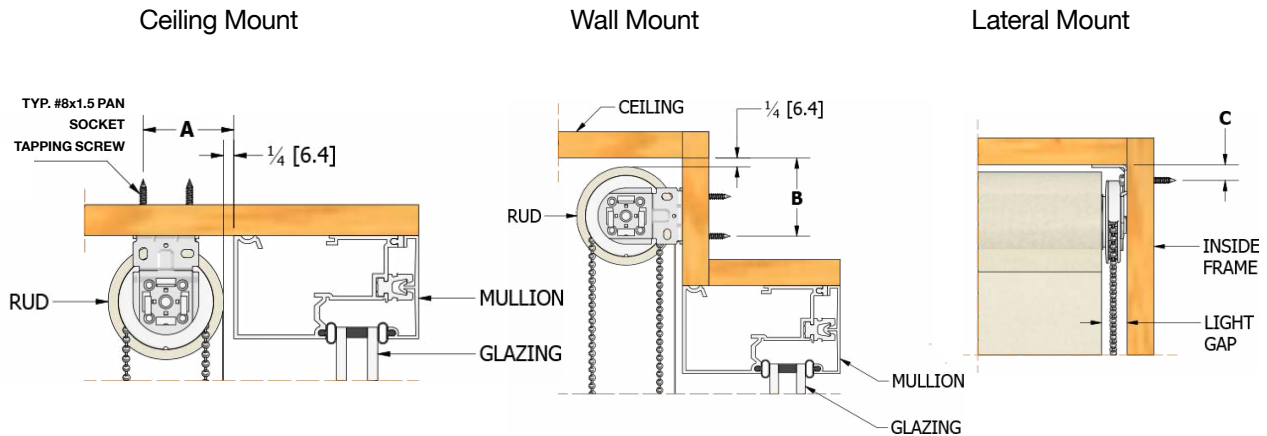

Open Roll Mounting Specifications

Clutch Size	Bracket Size	Max Roll Up Diameter	A	B	C
			(MEASUREMENT FROM WALL FACE TO FURTHEST SCREW)	(MEASUREMENT FROM CEILING FACE TO FURTHEST SCREW)	(MEASUREMENT FROM CEILING FACE TO FURTHEST SCREW)
1 1/4"	1 1/4"	2 1/16"	1 7/8"	1 7/8"	1/4"
1 1/2"	1 5/8"	3"	2 3/16"	2 3/16"	7/16"
	2 1/8"	3 11/16"	2 9/16"	2 9/16"	7/16"