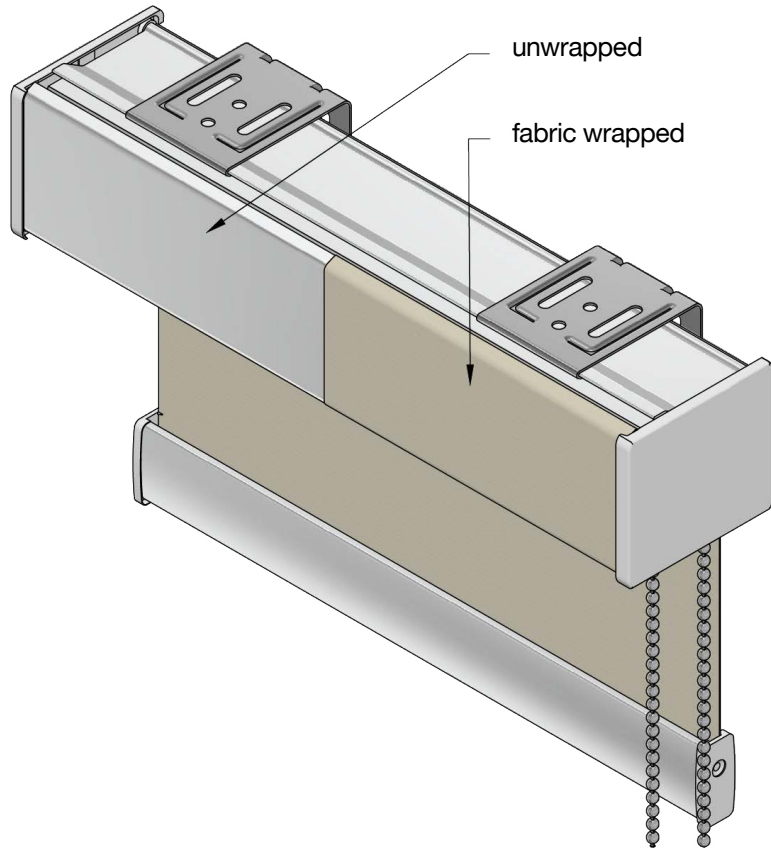

Roller Shades

Valance Option: Compact Square Cassette

Light Gaps	
Idle End	Drive End
5/8" ±1/8"	3/4" ±1/8"

Includes End Caps

Features & Benefits

- Snap on mounting brackets, coated in zinc can be ceiling or wall mounted.
- Front of cassette can be wrapped with fabric to match the roller shade fabric.
- Shades can be regular or reverse roll.
- Completely assembled unit conceals the roller shade from the interior and exterior space.
- Supports Multi-In-One, side-by-side shades in a single continuous cassette.
- Compatible with chain, motors, Neo, and Zero Gravity
- Snap on mounting brackets can be ceiling or wall mounted.
- Available in white, anodized, linen, and black with matching end caps.
- Provides a finished look for outside wall mounted applications (colours match bottom bar end caps).

LIGHT GAP MAY INCREASE when width to height ratio is 1:2.5 or greater