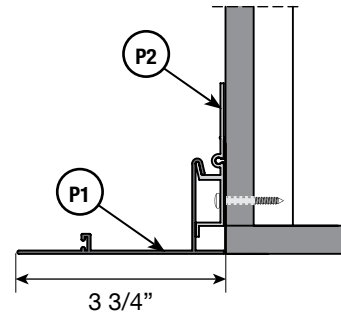

5" and Larger Pockets

Optional - With Cover