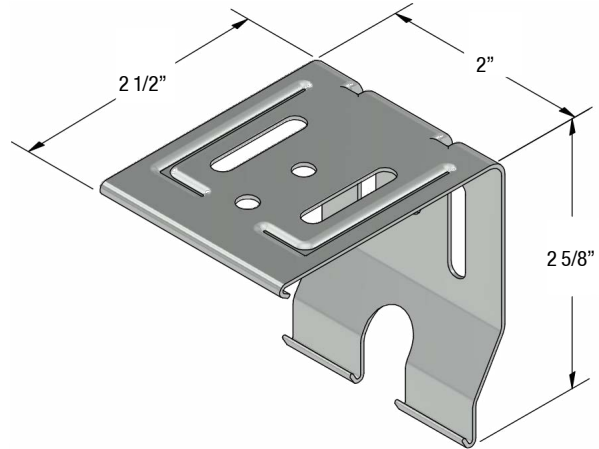

Roller Shades

Valance Option: Compact Square Cassette

Dimensions & Overview