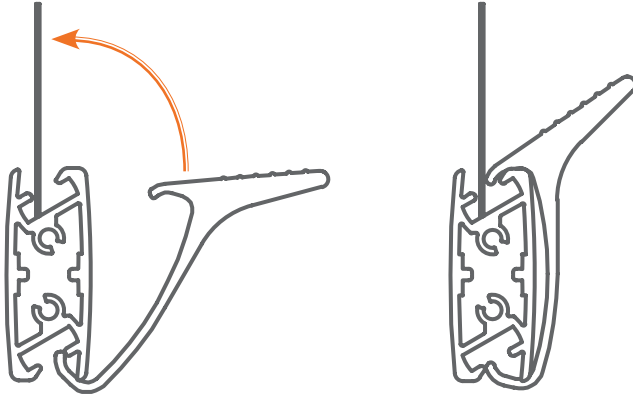

Roller Shades

Operating System: Zero Gravity

Zero Gravity Clip for Accubar 2.1

- Clips on to any Accubar 2.1 (wrapped or unwrapped)
- Provides a designated grip spot for hand operated shades, especially useful for wrapped Accubar 2.1 so that fabric doesn't pick up contact stains.

Zero Gravity Clip for Accubar 2.1 & Telescopic Draw Rod