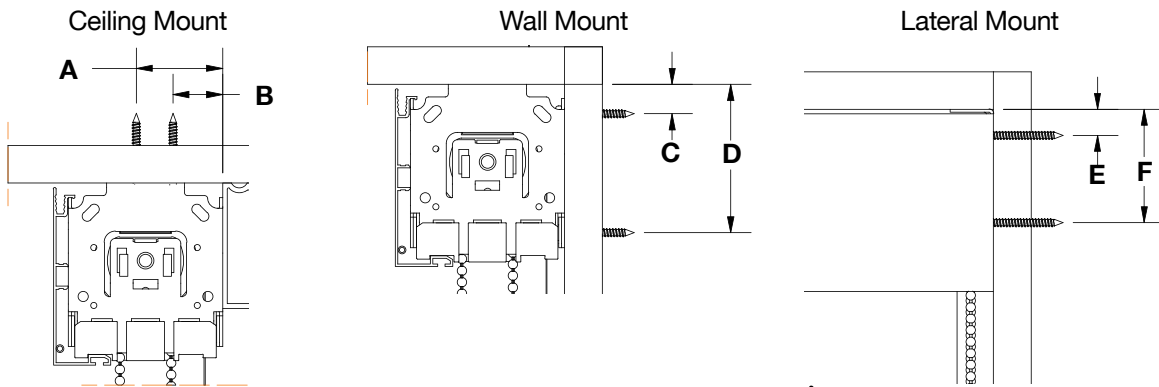

Mounting Specifications

⚠ LIGHT GAP IS NOT AFFECTED WHEN SHADE IS MOUNTED Laterally.

	A	B	C	D	E	F
3"	1 3/4"	1"	9/16"	2 15/16"	1/2"	2 1/4"
4"	2 3/16"	1 1/16"	9/16"	3 9/16"	9/16"	2 3/4"