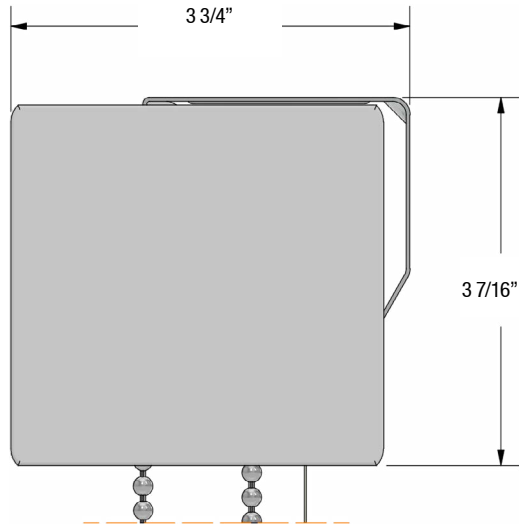

Roller Shades

Valance Option: Square Cassette

Dimensions & Overview