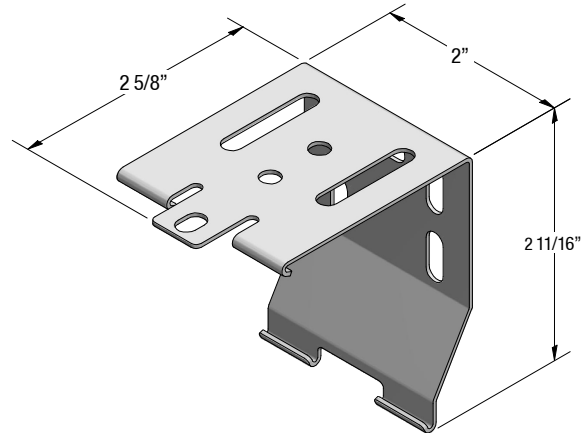

Illusions

Mounting Details / Compact Curved Cassette

Dimensions & Overview