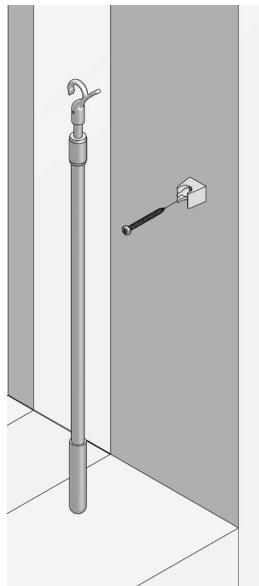

### Zero Gravity Clip for Accubar 2.1

- Clips on to any Accubar 2.1 (wrapped or unwrapped)
- Provides a designated grip spot for hand operated shades, especially useful for wrapped Accubar 2.1 so that fabric doesn't pick up contact stains.

### Zero Gravity Clip for Accubar 2.1 & Telescopic Draw Rod

- The telescopic draw rod provides an additional 22" of reach for raising and lowering hard to reach Zero Gravity shades.

- The draw rod comes with a wall mounting clip for easy placement and location.