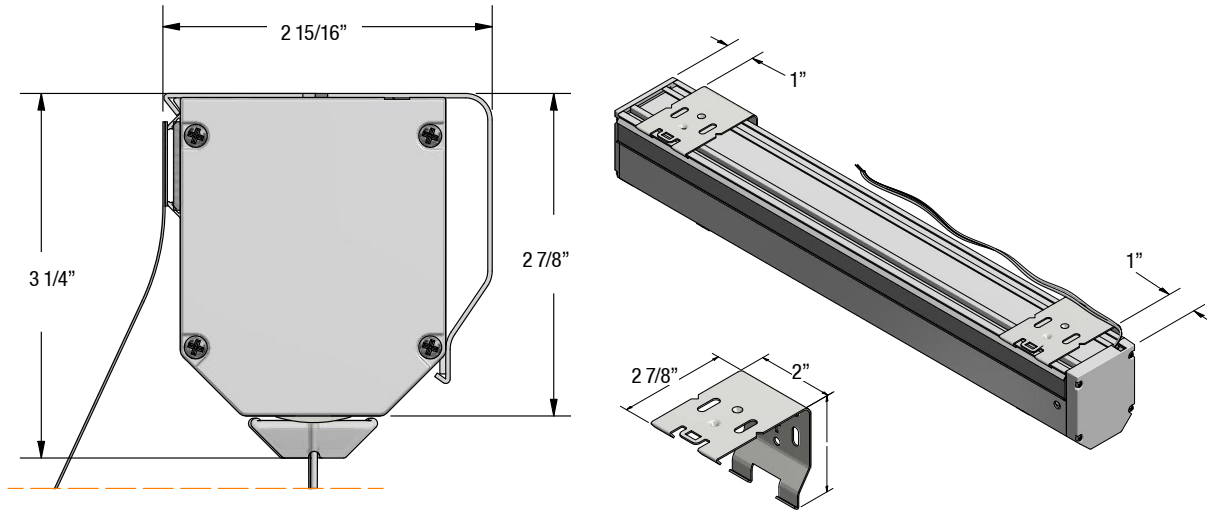

Motorized Roman Shade

Mounting Details

Mounting Overview