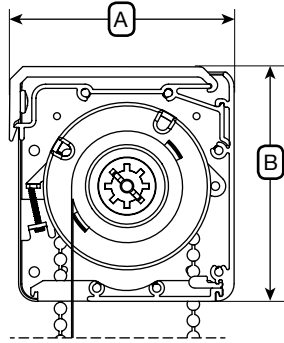

Vision Roller Shade System

Vision V-84 and V-102

Vision V-84 and V-102: Clutch & bracket dimensions

Cassette Dimensions

	A	B
V-84	3 1/4"	3 5/16"
V-102	4 1/8"	4"