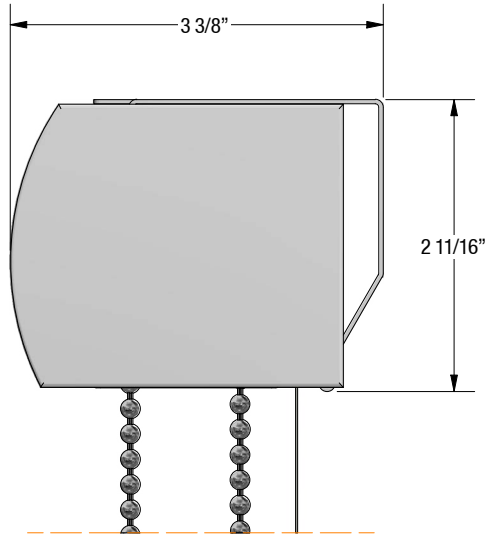

Roller Shades

Valance Option: Compact Curved Cassette

Dimensions & Overview