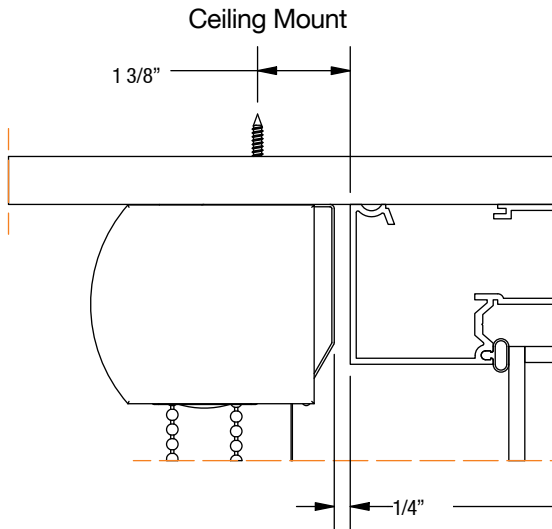

Mounting Specifications