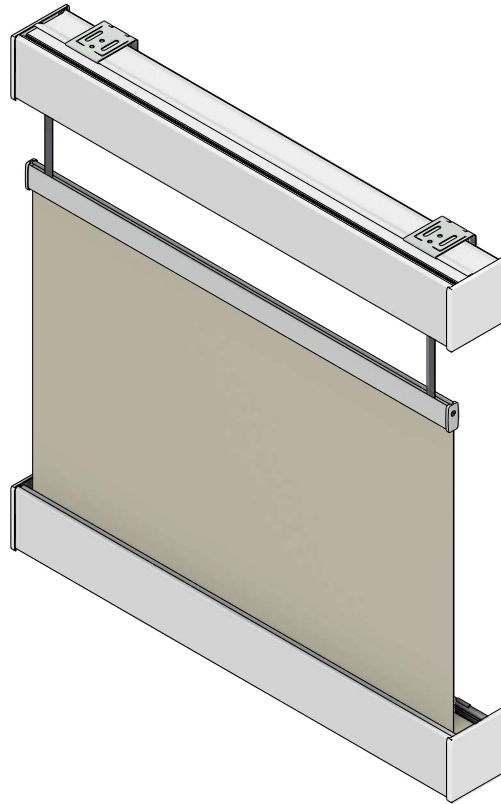

Roller Shades

Operating System: Atlas 2.0

Exclusively available through SG Online, go to: dealerportal.mysunglow.com

Features & Benefits

- **By simply inverting the roller shade,** Atlas 2.0 finds new harmony and balance between daylight and personal privacy.
- **Covering windows from the bottom-up** obscures sight lines, and the top opening permits the warmth and radiance of natural light.
- **Uniform Top and Bottom Cassette:** The Atlas 2.0 System uses the square cassette valance for both the top and bottom valance.
- **Battery Powered Motorization Available:** You can control your Atlas 2.0 System with both battery and wired motors.
- **Transparent Tension Cables:** Clear Straps are non-intrusive if left exposed. Straps are UV resistant for lasting performance.
- **Reduced Pricing:** The Atlas 2.0 price has been reduced by over 60% compared to Atlas 1.0