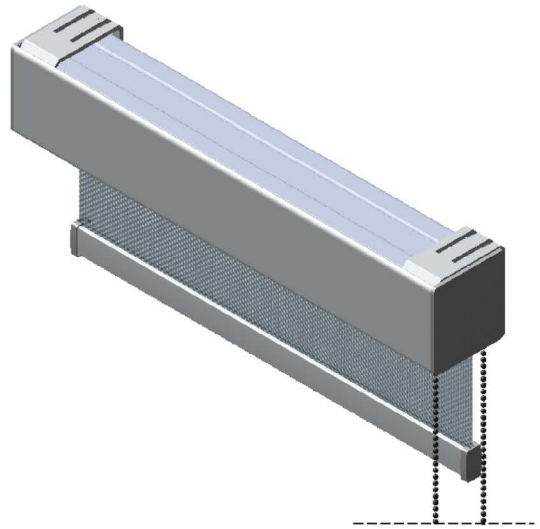

Top Cover Option