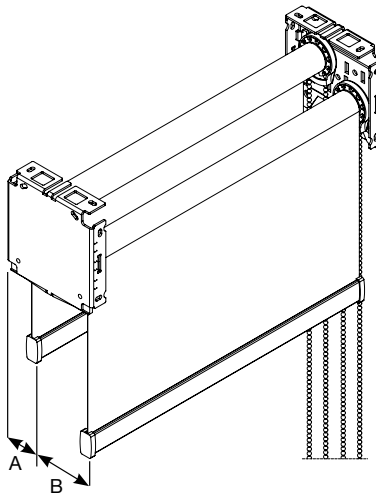

Option 3

Front shade is shown as reverse roll, and
the back shade is shown as regular roll.
Spacing between the rolls is the largest
in this configuration.

A= $3/4" \pm 1/8"$ [19.05mm $\pm$ 3.2mm]
B= $3\ 5/8" \pm 1/8"$ [92.08mm $\pm$ 3.2mm]