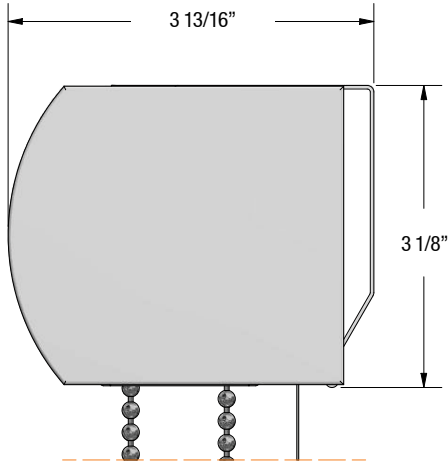

Interlude

Mounting Details / Curved Cassette

Dimensions & Overview