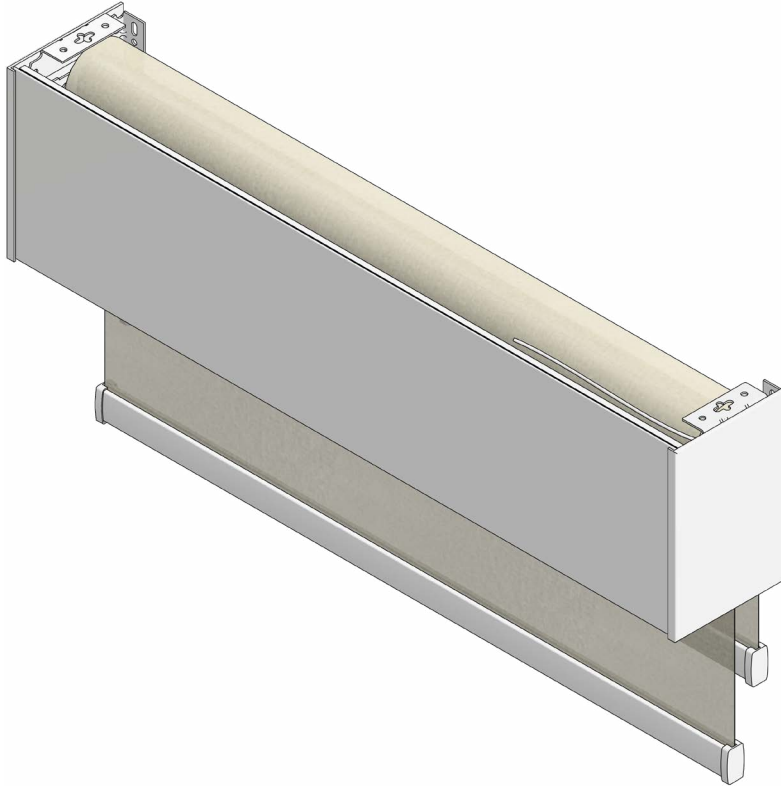

Dual Square Fascia

Features & Benefits

Light Gaps	
Idle End	Drive End
5/8" ±1/8"	7/8" ±1/8"

Features & Benefits

- Fascia available in white, anodized, and black.
- End Caps provide a finished look for outside wall mounted applications. Available in White and Grey.
- Mounting Brackets available in Grey.
- Front of cassette can be wrapped with fabric to match the roller shade.
- Compatible with chain (with Safety Shield), Zero Gravity, and motorized systems with wireless remotes, switches or other smart device. Supports mixed operation methods for front and rear shades.
- With Zero Gravity, shade is raised and lowered manually to the desired position with minimal effort. (No clutch and chain required)
- Can be ceiling, wall or laterally mounted.
- Shade drive can be installed on either mounting bracket. Refer to configurations for more details.
- Spring loaded idle end, clutch hooks and safety tab makes secure installation.
- SB Multi in 1: Allows a group of shades to be driven individually under a single cassette.

LIGHT GAP MAY INCREASE when width to height ratio is 1:2.5 or greater