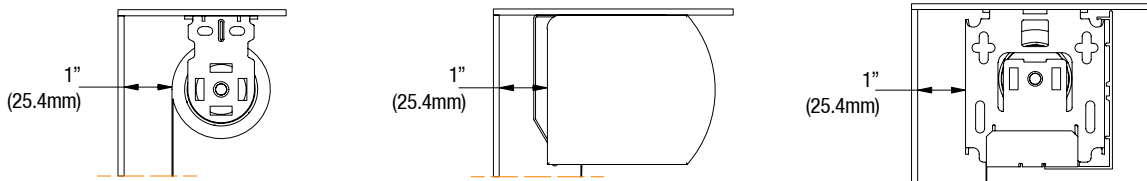

Mounting Details

If mounting the L channel behind the fabric a 1" [25.4mm] clearance is required between the shade system and glazing