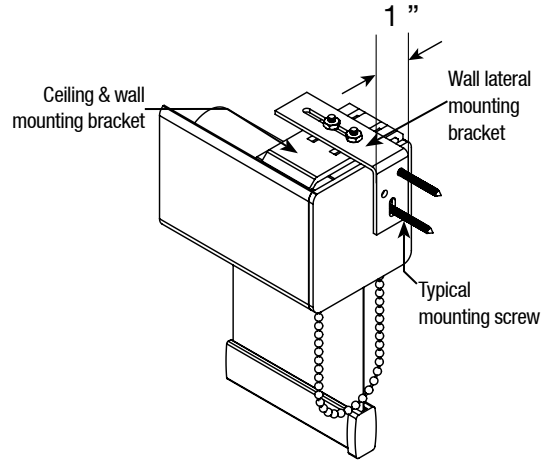

Vision Roller Shade System

Vision V-84 and V-102

Vision V-84 and V-102: Clutch & bracket dimensions

Cassette Dimensions

	A	B
V-84	3 1/4"	3 5/16"
V-102	4 1/8"	4"