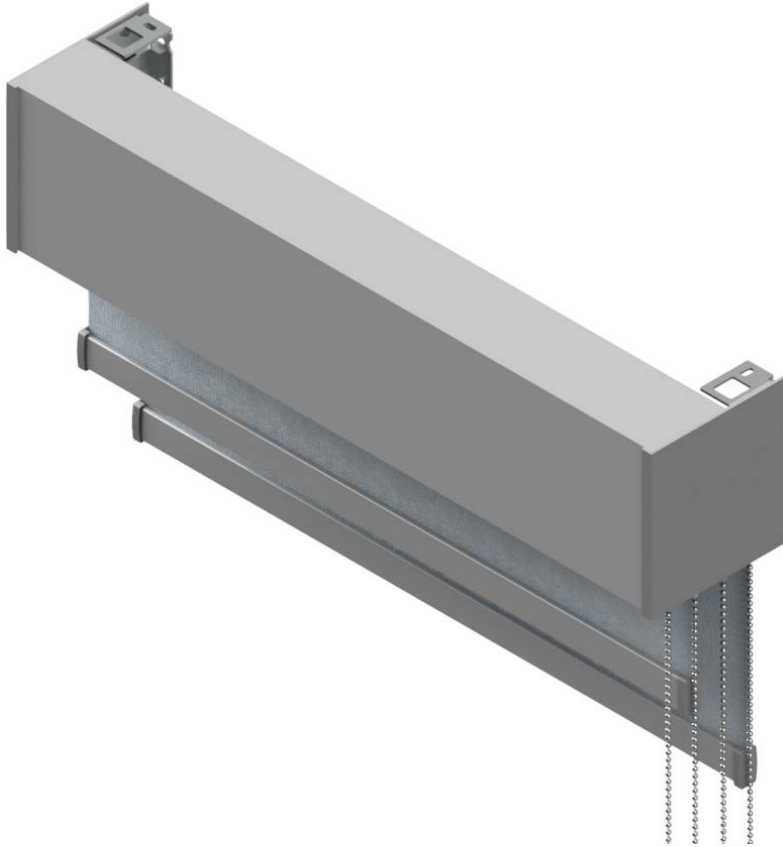

## Features & Benefits

Light Gaps	
Idle End	Drive End
7/8" ±1/8"	3/4" ±1/8"

Click below to see a video demonstration of Gemini.