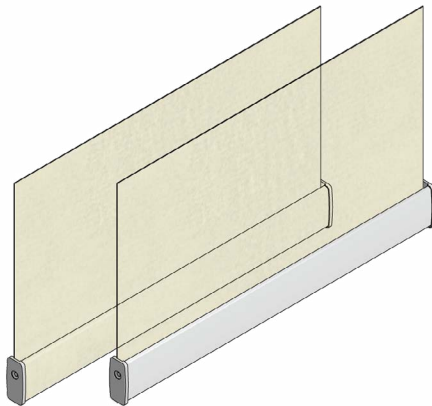

Accubar 2.1 & Wrapped Accubar 2.1

- Aluminum hem bar with contemporary clean look.
- The Accubar 2.1 can be wrapped with shade cloth on the interior facing side.

Order Code:
Accubar 2.1: AB2
Wrapped Accubar 2.1: WA2