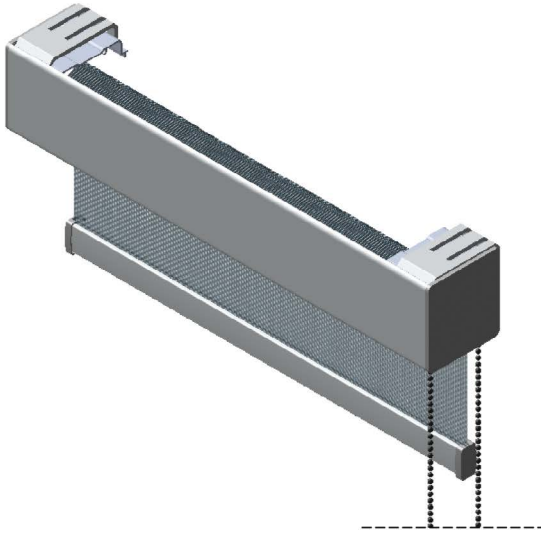

Vision Roller Shade System

Modular Configurations

Vision V-84 and V-102: Clutch & bracket dimensions

Two Assembly Brackets Standard