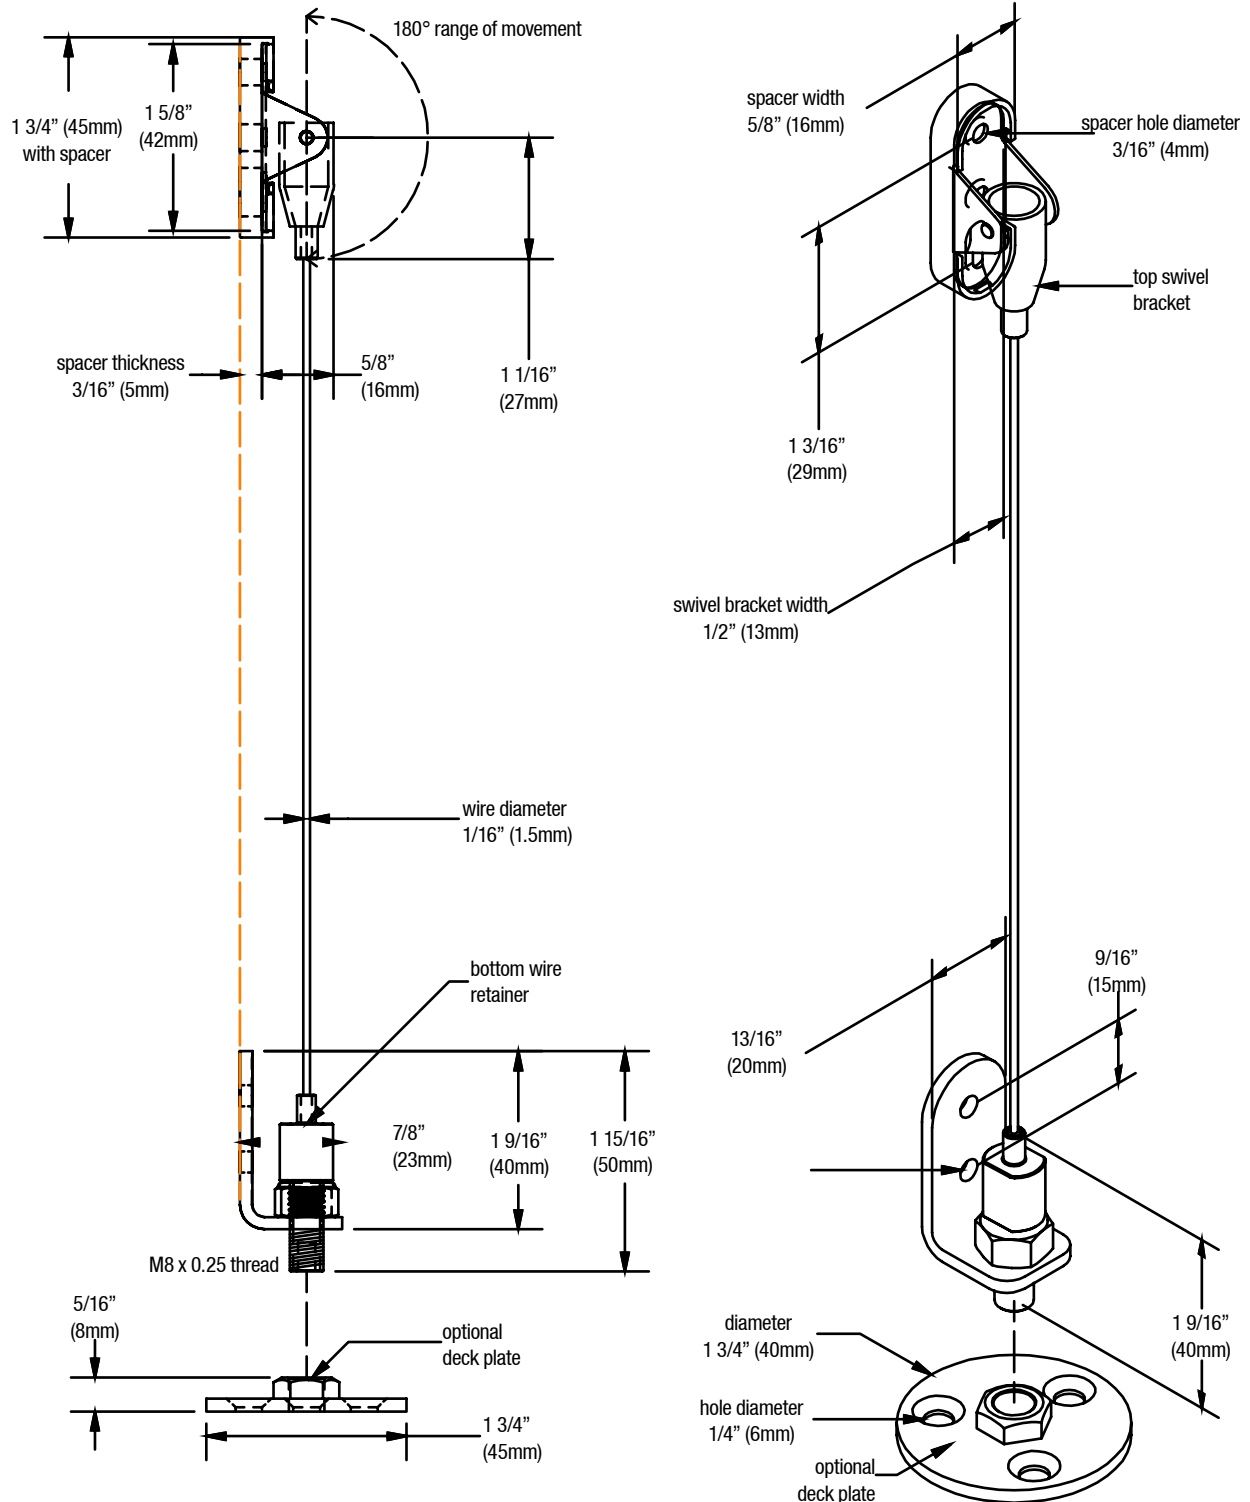

Roller Shades

Wire Guide

Measurements and Dimensions