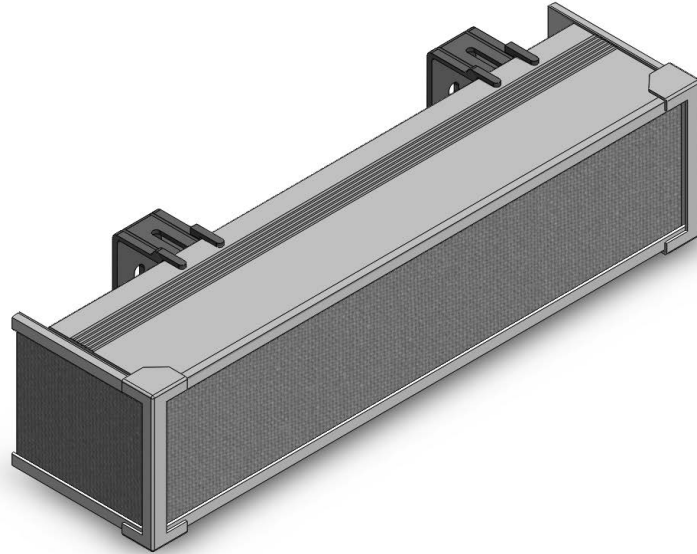

### Features & Benefits

- Standard height is 3.5"
- Available with or without returns. Standard return is a 3.5" projection.
- Matching fabric insert.
- Can be ceiling or wall mounted.
- Minimum jamb depth is 1.5"
- Extended brackets are available.