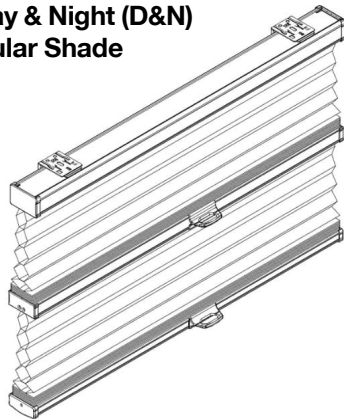

Cordless Day & Night (D&N) Simply Cellular Shade