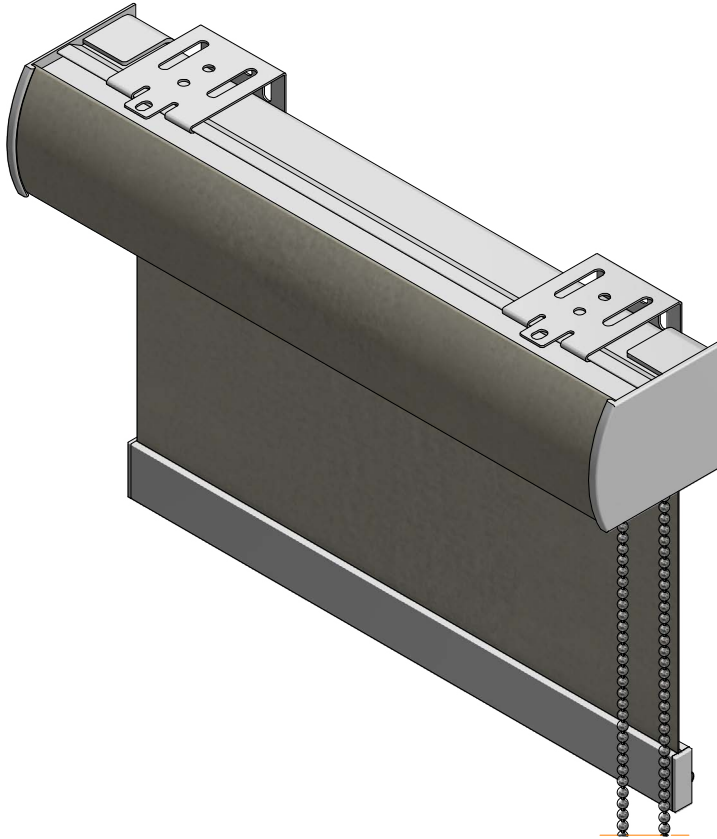

Roller Shades

Valance Option: Compact Curved Cassette

Light Gaps	
Idle End	Drive End
5/8" ±1/8"	3/4" ±1/8"

Includes End Caps

Features & Benefits

- Option for the front of the cassette to be wrapped with fabric to match the shade fabric.
- Completely assembled unit conceals the roller shade from the interior and exterior space.
- Allows for motorized controls with wireless remotes, switches or other smart devices.
- Compatible with the Zero Gravity system which allows the shade to be raised and lowered manually to the desired position with minimal effort. (No clutch and chain required).
- Compatible with the NEO Chainless system which allows the shade to easily be retracted by a slight pull of the bottom bar or blind pull. The spring end helps to retract the shade while the speed reducer slows the shade down as it approaches the upper limit.
- Multi in 1 (separate control) allow a group of shades to be driven individually under a single cassette.
- Snap on flexible mounting brackets can be ceiling or wall mounted.
- Available in white, anodized, linen, brown, and black with matching end caps.

LIGHT GAP MAY INCREASE when width to height ratio is 1:2.5 or greater