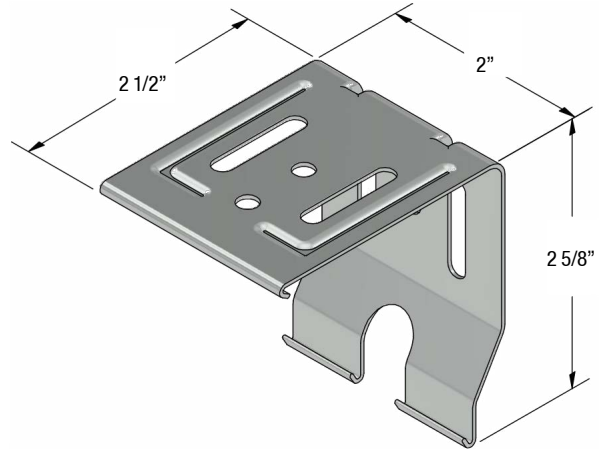

Roller Shades

Valance Option: Square Cassette

Dimensions & Overview