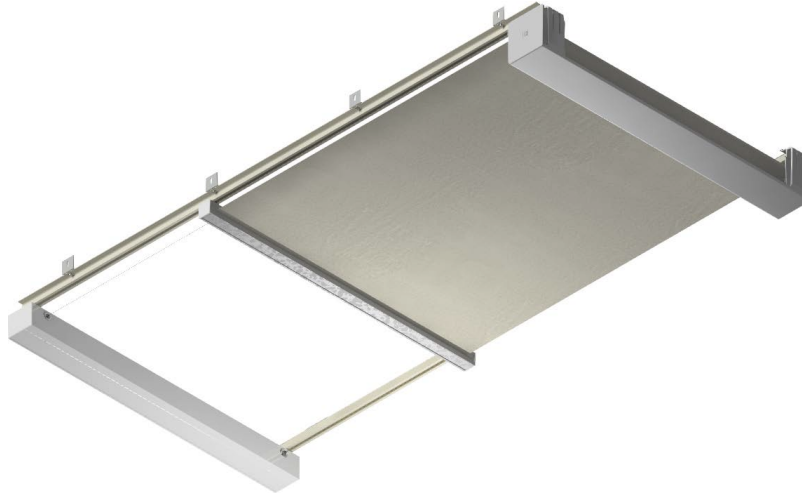

Roller Shades

Operating System: Nimbus Skylight Shade

Light Gaps				
System	Motor	Idle End	Drive End	Min Width
V-84 or V-102	Sonesse 30 RTS Sonesse 30 RS485 (SDN)	11/16" ± 1/8"	11/16" ± 1/8"	22"
	Star or Round Head: Sonesse 50 RTS Sonesse Ultra 50 RTS Sonesse 50 WT (non RTS) Sonesse Ultra 50 RA-WT Sonesse 50 RS485 (SDN) Sonesse Ultra 50 RS485 (SDN)	1 1/8" ± 1/8"	1 1/8" ± 1/8"	36"

Features & Benefits

- Your choice of Vision V-84 or V-102 front and return fascia paired with the spring box. Spring box and cassettes are available in two colours
- Uses Sun Glow's Sky Bar for extra durability. Sky Bar available in anodized finish.
- White guide rails allow bottom bar and fabric to sit close to window glazing during operation. During temperature changes, the guide rails allow air to escape around the system.
- Optional support bars available to reduce fabric sagging on larger shades.
- System can be installed at any angle.
- Minimum 6" mounting depth is required.
- Choose from Sun Glow's collection of exclusive roller shade fabrics.
- Each discrete, unintrusive tension cable unwinds effortlessly as the shade moves.
- Cable connectors are pre-attached to ensure the bottom bar can be adapted easily to the system.
- The concealed springs on each side allow the shade to have an even pull force. The constant tension applied on both sides keep the bottom bar balanced and the fabric taut as the shade is operated.
- Symmetrical light gaps for a balanced appearance.

LIGHT GAP MAY INCREASE when width to height ratio is 1:2.5 or greater

Exclusively available through SG Online, go to: orderforms.mysunglow.com