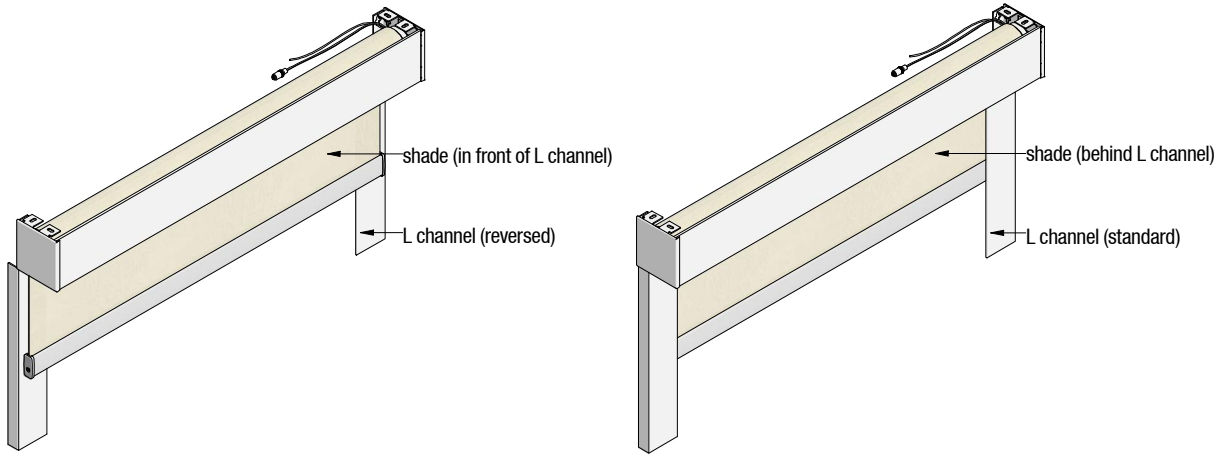

Roller Shades

Room Darkening L Channels

L Side and Bottom Channels

Order Codes

L Side Channels: LSC / L Side and Bottom Channels: LSBC