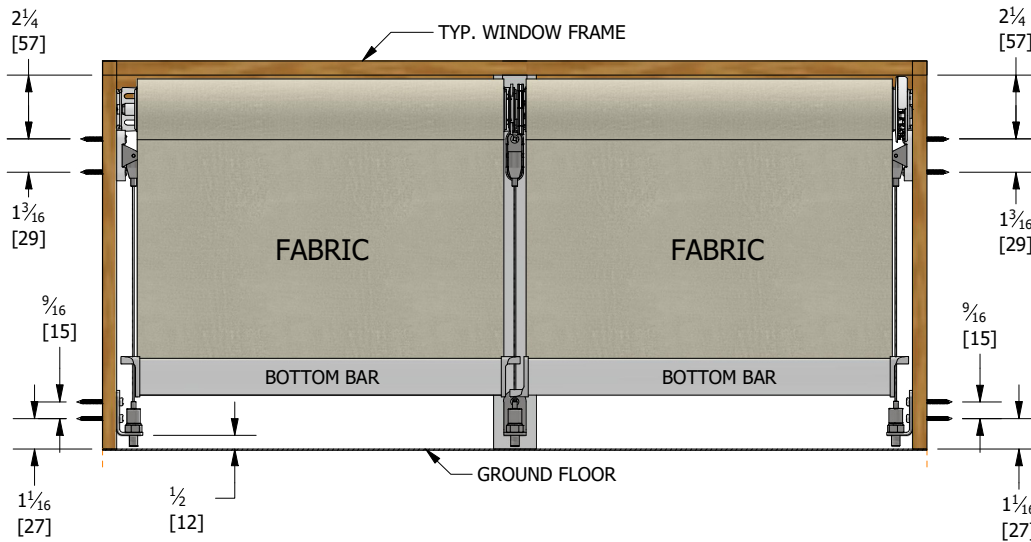

Order Code:

Plain Hem: PH

Plain Hem w/ Stitched Sides: PHS

Fabric, Hem, and Finish Options

Wire Guide

All Dimensions Are In Inches [mm]

INSIDE WALL MOUNTING ABOVE THE BRACKETS (CENTER TOP SWIVEL BRACKET MUST BE WALL/CEILING MOUNTED)

OUTSIDE LATERAL MOUNTING BELOW THE BRACKETS (CENTER TOP SWIVEL BRACKET MUST BE WALL/CEILING MOUNTED)

OPTIONAL: DECK PLATE FOR FLOOR MOUNTING

SCALE:	1 / 6	DWG.#:	OR-MD-SB-01	DATE:	2022-11-18	REV:	5	DWG.BY:	R.G.
--------	-------	--------	-------------	-------	------------	------	---	---------	------

Fabric, Hem, and Finish Options

Wire Guide

All Dimensions Are In Inches [mm]

INVERTIBLE BAR END CAPS

TOP SWIVEL BRACKET (MOVEMENT)

WIRE FEEDING END CAP DESIGN

COMPATIBLE SYSTEMS:

- OPEN ROLL (40mm, 55mm & 75mm SLIM LINE BRACKETS)
- COMPACT CURVED CASSETTE
- CURVED CASSETTE
- 3 SQUARE FASCIA
- 4 SQUARE FASCIA
- DUAL OPEN ROLL
- DUAL SQUARE FASCIA