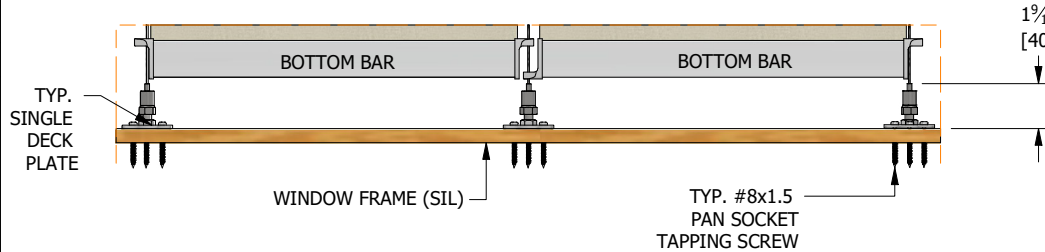

Order Code:

Plain Hem: PH

Plain Hem w/ Stitched Sides: PHS

Fabric, Hem, and Finish Options

Wire Guide

All Dimensions Are In Inches [mm]

INSIDE WALL MOUNTING ABOVE THE BRACKETS (CENTER TOP SWIVEL BRACKET MUST BE WALL/CEILING MOUNTED)

OUTSIDE LATERAL MOUNTING BELOW THE BRACKETS (CENTER TOP SWIVEL BRACKET MUST BE WALL/CEILING MOUNTED)

OPTIONAL: DECK PLATE FOR FLOOR MOUNTING

SCALE:	1 / 6	DWG.#:	OR-MD-SB-01	DATE:	2022-11-18	REV:	5	DWG.BY:	R.G.
--------	-------	--------	-------------	-------	------------	------	---	---------	------

Fabric, Hem, and Finish Options

Wire Guide

All Dimensions Are In Inches [mm]

INVERTIBLE BAR END CAPS

TOP SWIVEL BRACKET (MOVEMENT)

WIRE FEEDING END CAP DESIGN

COMPATIBLE SYSTEMS:

- OPEN ROLL (40mm, 55mm & 75mm SLIM LINE BRACKETS)
- COMPACT CURVED CASSETTE
- CURVED CASSETTE
- 3 SQUARE FASCIA
- 4 SQUARE FASCIA
- DUAL OPEN ROLL
- DUAL SQUARE FASCIA