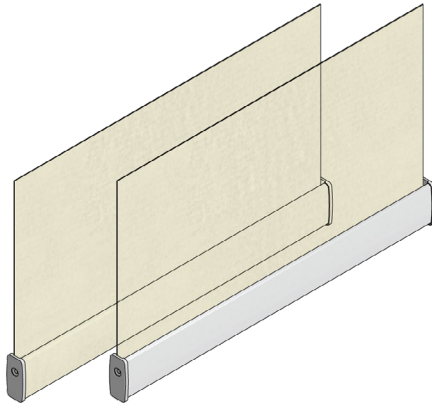

Hem Options

Accubar 2.1 & Wrapped Accubar 2.1

- Aluminum hem bar with contemporary clean look.
- The Accubar 2.1 can be wrapped with shade cloth on the interior facing side.

Order Code:

Accubar 2.1: AB2

Wrapped Accubar 2.1: WA2