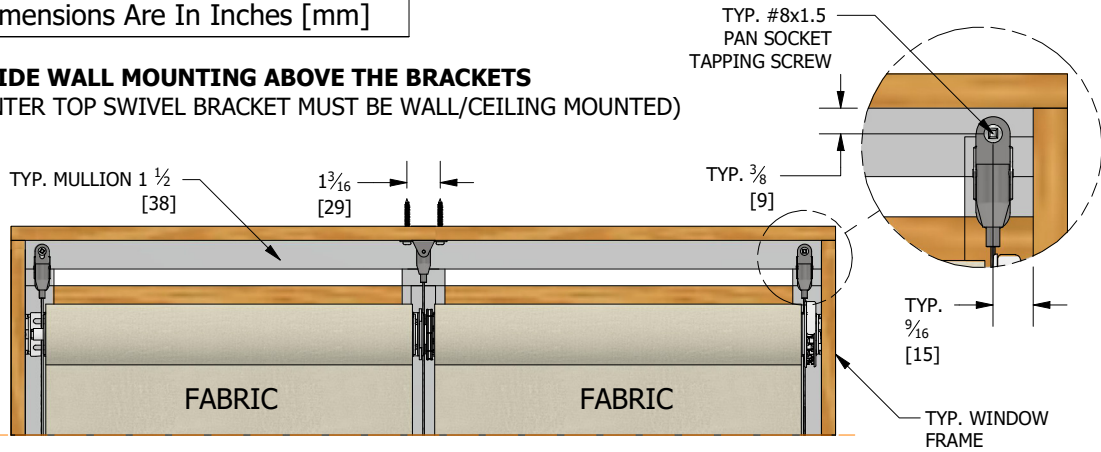

Order Code:

Plain Hem: PH

Plain Hem w/ Stitched Sides: PHS

Fabric, Hem, and Finish Options

Wire Guide

All Dimensions Are In Inches [mm]

INSIDE WALL MOUNTING ABOVE THE BRACKETS (CENTER TOP SWIVEL BRACKET MUST BE WALL/CEILING MOUNTED)

OUTSIDE LATERAL MOUNTING BELOW THE BRACKETS (CENTER TOP SWIVEL BRACKET MUST BE WALL/CEILING MOUNTED)

OPTIONAL: DECK PLATE FOR FLOOR MOUNTING

SCALE:	1 / 6	DWG.#:	OR-MD-SB-01	DATE:	2022-11-18	REV:	5	DWG.BY:	R.G.
--------	-------	--------	-------------	-------	------------	------	---	---------	------

Fabric, Hem, and Finish Options

Wire Guide

All Dimensions Are In Inches [mm]

INVERTIBLE BAR END CAPS

TOP SWIVEL BRACKET (MOVEMENT)

WIRE FEEDING END CAP DESIGN

COMPATIBLE SYSTEMS:

- OPEN ROLL (40mm, 55mm & 75mm SLIM LINE BRACKETS)
- COMPACT CURVED CASSETTE
- CURVED CASSETTE
- 3 SQUARE FASCIA
- 4 SQUARE FASCIA
- DUAL OPEN ROLL
- DUAL SQUARE FASCIA