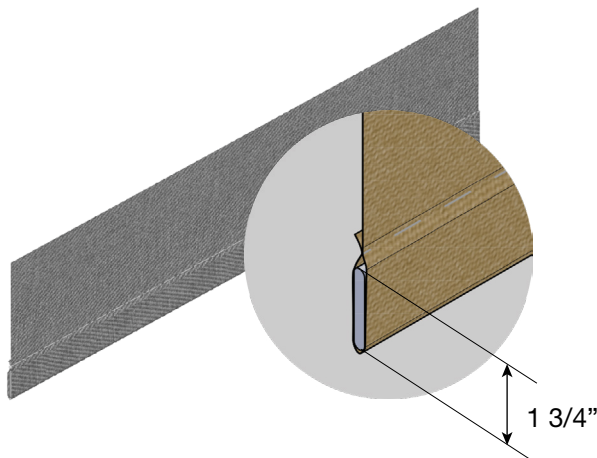

Hem Options

Accubar 2.1 & Wrapped Accubar 2.1

- Aluminum hem bar with contemporary clean look.
- The Accubar 2.1 can be wrapped with shade cloth on the interior facing side.

Order Code:

Accubar 2.1: AB2

Wrapped Accubar 2.1: WA2

Accubar 2.0	End Cap
White	White
Anodized	Grey
Black	Black
Linen	Linen

Plain Hem

- 1.75" welded or sewn pocket with aluminum slat insert.
- Sides are left unsewn unless otherwise specified.
- Compatible with blackout channel.

Order Code:

Plain Hem: PH

Plain Hem w/ Stitched Sides: PHS

Fabric, Hem, and Finish Options

Wire Guide

All Dimensions Are In Inches [mm]

INSIDE WALL MOUNTING ABOVE THE BRACKETS (CENTER TOP SWIVEL BRACKET MUST BE WALL/CEILING MOUNTED)