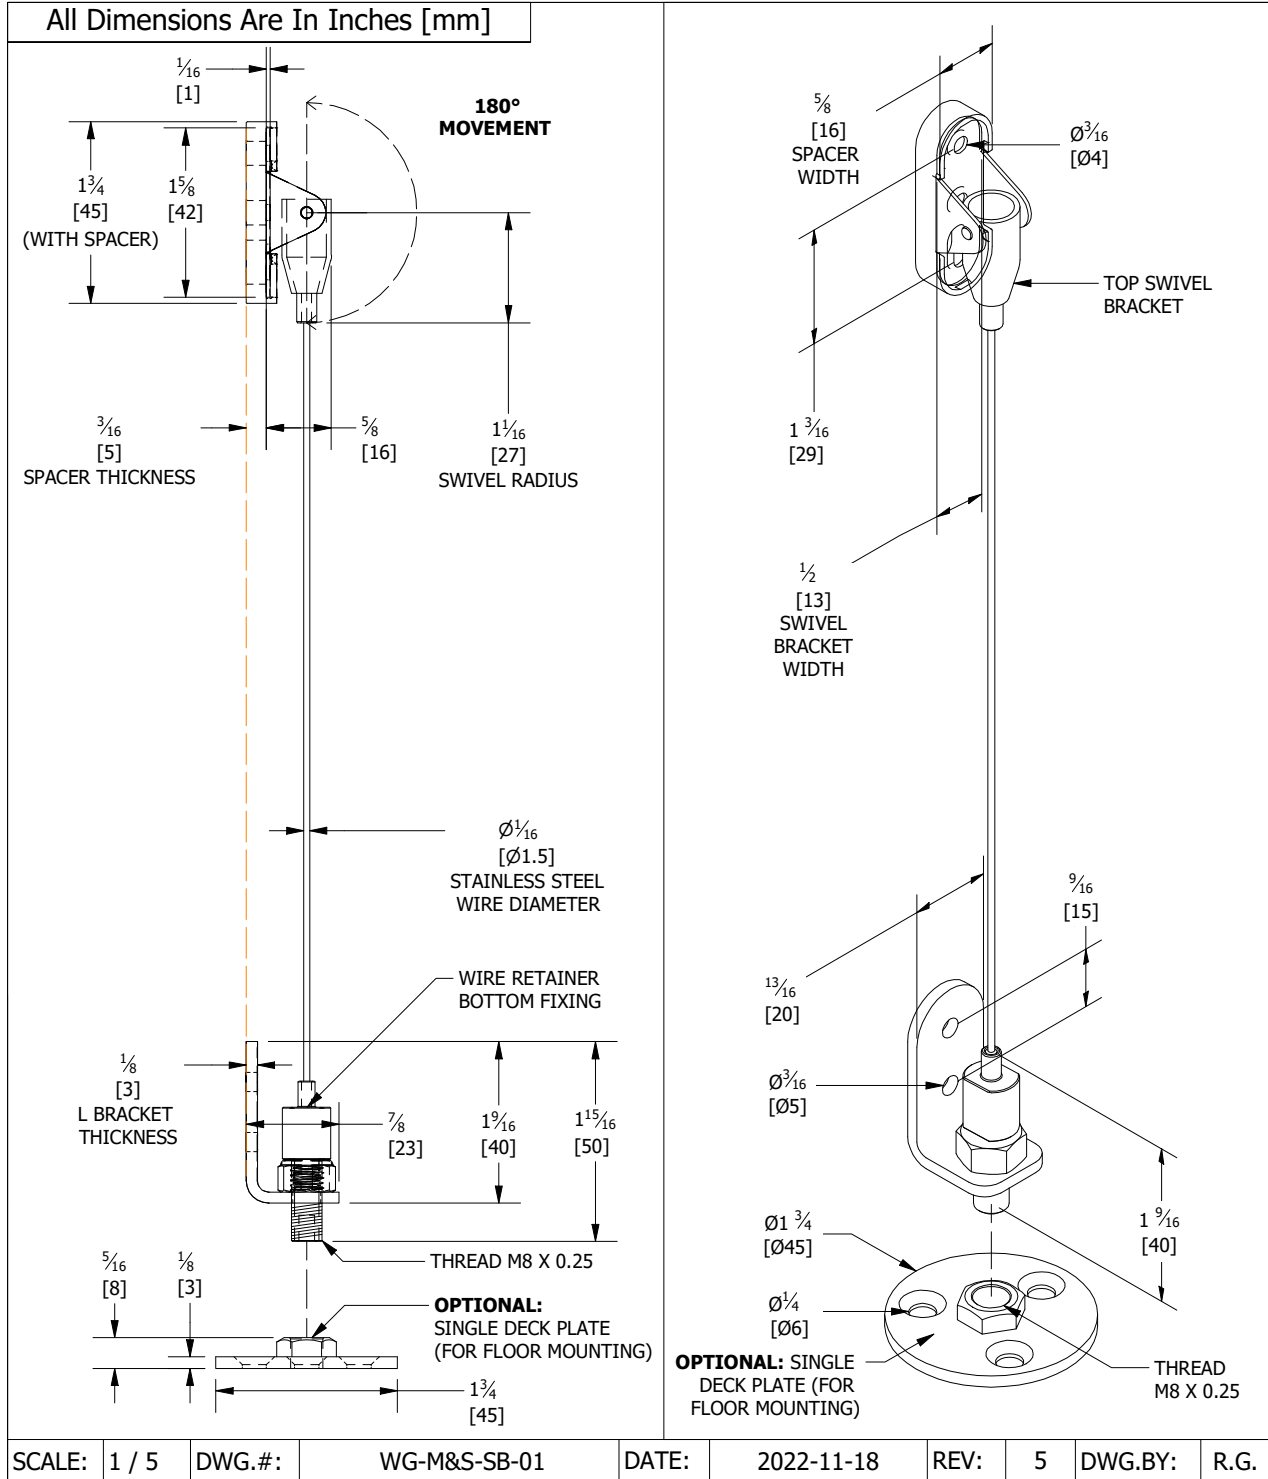

Fabric, Hem, and Finish Options

Wire Guide

All Dimensions Are In Inches [mm]

INVERTIBLE BAR END CAPS

TOP SWIVEL BRACKET (MOVEMENT)

WIRE FEEDING END CAP DESIGN

COMPATIBLE SYSTEMS:

- OPEN ROLL (40mm, 55mm & 75mm SLIM LINE BRACKETS)
- COMPACT CURVED CASSETTE
- CURVED CASSETTE
- 3 SQUARE FASCIA
- 4 SQUARE FASCIA
- DUAL OPEN ROLL
- DUAL SQUARE FASCIA

NOTE: OPEN ROLL SHOWN AS AN EXAMPLE.

FEATURES	BENEFITS
Minimal Base Rail Movement	Wire Guides are normally installed into the areas with long drop blinds or areas exposed to winds or draughts, such as from building A/C vents. The base rail is fitted with special end caps that encapsulate a fixed vertical wire that restrains the base rail from lateral movement.
Simple and Safe Installation	Wire guide system is designed to be ceiling, wall or laterally mounted.
Versatility	Can be adapted to existing roller shades systems without having to cut down tube or fabric. Bottom bar must be Accubar 2.0.
Compatibility	Works with a wide variety of Sun Glow systems. Wire Guides can be used in conjunction with Chain, Lift Assist Mechanisms, Zero Gravity and Motorized (AC/DC) Drives.
Wire Feeding End Cap Design	Allows the Bottom Bar to be easily fastened to the Stainless Steel Wire with the Slanted Gap on the Bottom Bar End Caps.
Invertible End Caps	Wire bottom Bar End Caps, can be used singularly on individual blinds or a inverted pairs when sharing a common center wire.
Ball Locking Mechanism	Allows Stainless Steel Wire to easily insert and lock into the Top Swivel Bracket and Wire Retainer Bottom Fixing.

SCALE:	1 / 3.5	DWG.#:	WG-F&B-SB-01	DATE:	2022-11-25	REV:	6	DWG.BY:	R.G.
--------	---------	--------	--------------	-------	------------	------	---	---------	------

Fabric, Hem, and Finish Options

Wire Guide