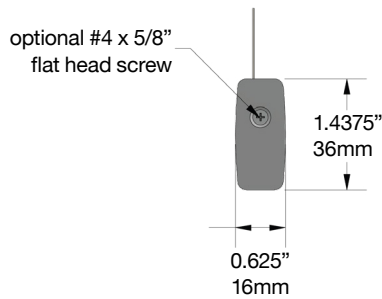

Accubar 2.0	End Cap
White	White
Anodized	Grey
Black	Black
Linen	Linen

Plain Hem

- 1.75" welded or sewn pocket with aluminum slat insert.
- Sides are left unsewn unless otherwise specified.
- Compatible with blackout channel.