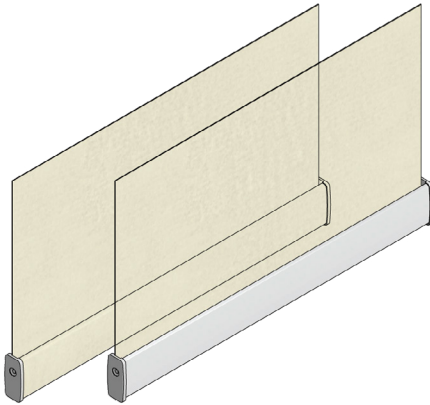

Fabric, Hem, and Finish Options

Hem Options

Accubar 2.1 & Wrapped Accubar 2.1

- Aluminum hem bar with contemporary clean look.
- The Accubar 2.1 can be wrapped with shade cloth on the interior facing side.

Order Code:

Accubar 2.1: AB2

Wrapped Accubar 2.1: WA2

Accubar 2.0	End Cap
White	White
Anodized	Grey
Black	Black
Linen	Linen

Plain Hem

- 1.75" welded or sewn pocket with aluminum slat insert.
- Sides are left unsewn unless otherwise specified.
- Compatible with blackout channel.

Order Code:

Plain Hem: PH

Plain Hem w/ Stitched Sides: PHS