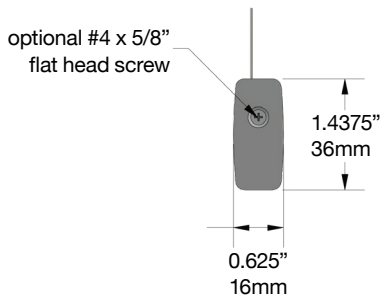

Fabric, Hem, and Finish Options

Hem Options

Accubar 2.1 & Wrapped Accubar 2.1

- Aluminum hem bar with contemporary clean look.
- The Accubar 2.1 can be wrapped with shade cloth on the interior facing side.

Order Code:

Accubar 2.1: AB2

Wrapped Accubar 2.1: WA2

Accubar 2.0	End Cap
White	White
Anodized	Grey
Black	Black
Linen	Linen

Plain Hem

- 1.75" welded or sewn pocket with aluminum slat insert.
- Sides are left unsewn unless otherwise specified.
- Compatible with blackout channel.