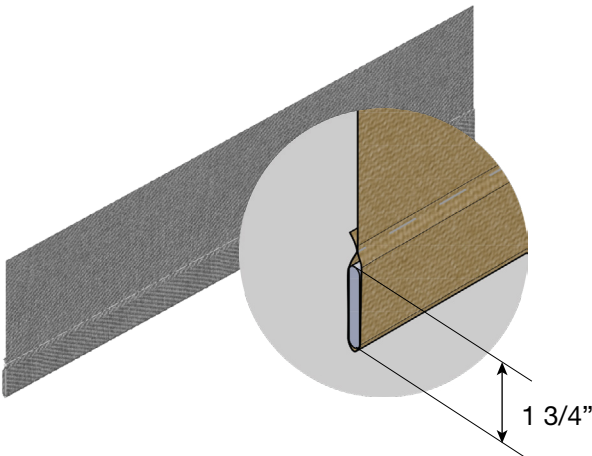

Fabric, Hem, and Finish Options

Hem Options

Accubar 2.1 & Wrapped Accubar 2.1

- Aluminum hem bar with contemporary clean look.
- The Accubar 2.1 can be wrapped with shade cloth on the interior facing side.

Order Code:

Accubar 2.1: AB2

Wrapped Accubar 2.1: WA2

Accubar 2.0	End Cap
White	White
Anodized	Grey
Black	Black
Linen	Linen

Plain Hem

- 1.75" welded or sewn pocket with aluminum slat insert.
- Sides are left unsewn unless otherwise specified.
- Compatible with blackout channel.

Order Code:

Plain Hem: PH

Plain Hem w/ Stitched Sides: PHS