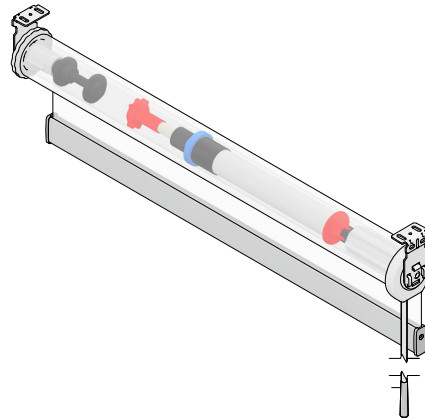

Roller Shades

Operating System: Neo EZ Pump

COMPATIBLE TUBES:

Neo EZ Pump Wand Lengths:
24" or 36"

Neo Open Roll | Curved Cassette | 3" Square Fascia | 4" Square Fascia

Features & Benefits

- Eliminates the need for free hanging loose chains/cords, while complying with latest industry child safe standards and regulations.
- Can be either controlled by the left or right side of the shade for easy accessibility.
- The shade can be lowered by pumping the NEO EZ pump wand or by pulling down on the bottom bar.
- Easily retracted by a slight pull of the NEO EZ pump wand or the bottom bar.
- The soft lift decelerator slows the shade down smoothly as it approaches the upper limit.
- The single limiter allows the upper limit to be fully adjustable while the shade is installed.
- If required, the spring tension can be easily adjusted by a #5 hex socket wrench.

LIGHT GAP MAY INCREASE when width to height ratio is 1:2.5 or greater.