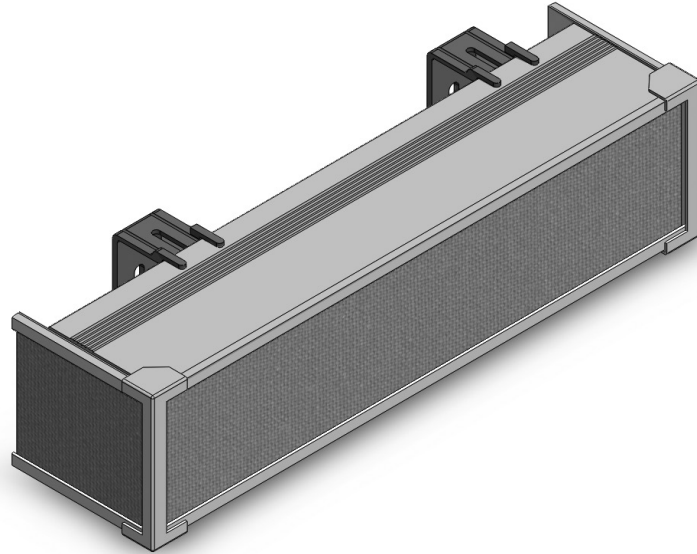

## Valance Option: PVC Valance

### Features & Benefits

- Standard height is 3.5"
- Available with or without returns. Standard return is a 3.5" projection.
- Matching fabric insert.
- Can be ceiling or wall mounted.
- Minimum jamb depth is 1.5"
- Extended brackets are available.