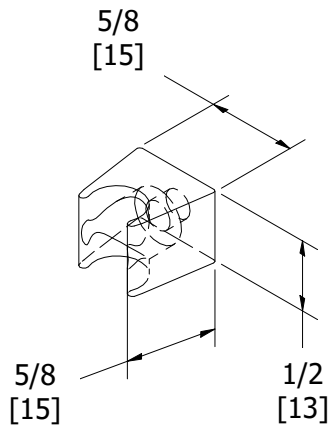

ROLLER SHADE ACCESSORIES

Telescopic Draw Rod (TDR) & Accubar 2.1 Pull Tab

TDR & Accubar2.1 Pull Tab: Features & Benefits

All Dimensions Are In Inches [mm]

FEATURES	BENEFITS
Long Reach	Allows for the use of zero gravity operating system when shades would normally be out of reach.
Telescopic Draw Rod	The telescopic draw rod extends from 14" to 24" and has a hook-type attachment at the top. Can be easily shortened by spinning the feeler lock clockwise to lock the desired length.
Attachable Pull Tab	The Accubar 2.1 pull tab clips onto the Sun Glow Accubar 2.1 bottom bar and allows the telescopic draw rod to be used. It can be used on wrapped and unwrapped Accubar 2.1 bottom bar.
Adaptable Hook-Type Attachment	The hook-type attachment is shaped to fit into the Accubar 2.1 pull tab to assist in lowering and raising zero gravity shades.
Mountable TDR Holder	The TDR holder allows the telescopic draw rod to be mounted inside or outside the window frame.

OPTION [2]

ACCUBAR 2.1 PULL TAB WITH TELESCOPIC DRAW ROD (TDR) & TDR HOLDER

ACCUBAR 2.1 PULL TAB
(CAN BE USED WITH
WRAPPED & UNWRAPPED
ACCUBAR 2.1 BOTTOM BAR.)

TELESCOPIC
DRAW ROD (TDR)

TDR HOLDER

ROLLER SHADE ACCESSORIES

Telescopic Draw Rod (TDR) & Accubar 2.1 Pull Tab

TDR & Accubar2.1 Pull Tab: Measurements & Sizes

All Dimensions Are In Inches [mm]

ACCUBAR 2.1 PULL TAB

TDR
(CLOSED)

TDR
(EXTENDED)

TDR HOLDER

ROLLER SHADE ACCESSORIES

Telescopic Draw Rod (TDR) & Accubar 2.1 Pull Tab

TDR & Accubar2.1 Pull Tab: Mounting Details