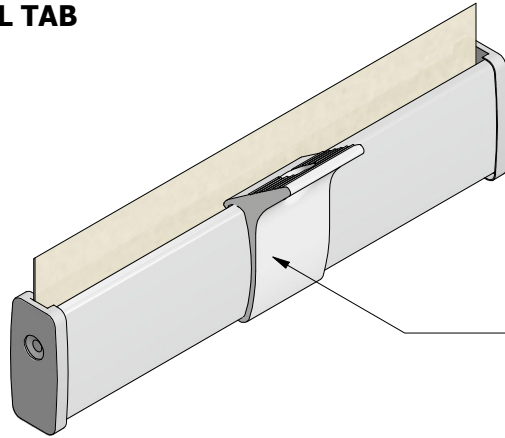

ROLLER SHADE ACCESSORIES

Telescopic Draw Rod (TDR) & Accubar 2.1 Pull Tab

TDR & Accubar2.1 Pull Tab: Features & Benefits

All Dimensions Are In Inches [mm]

FEATURES	BENEFITS
Long Reach	Allows for the use of zero gravity operating system when shades would normally be out of reach.
Telescopic Draw Rod	The telescopic draw rod extends from 14" to 24" and has a hook-type attachment at the top. Can be easily shortened by spinning the feeler lock clockwise to lock the desired length.
Attachable Pull Tab	The Accubar 2.1 pull tab clips onto the Sun Glow Accubar 2.1 bottom bar and allows the telescopic draw rod to be used. It can be used on wrapped and unwrapped Accubar 2.1 bottom bar.
Adaptable Hook-Type Attachment	The hook-type attachment is shaped to fit into the Accubar 2.1 pull tab to assist in lowering and raising zero gravity shades.
Mountable TDR Holder	The TDR holder allows the telescopic draw rod to be mounted inside or outside the window frame.

ROLLER SHADE ACCESSORIES

Telescopic Draw Rod (TDR) & Accubar 2.1 Pull Tab

TDR & Accubar2.1 Pull Tab: Configuratons

All Dimensions Are In Inches [mm]

OPTION [1]

ACCUBAR 2.1 PULL TAB

ACCUBAR 2.1 PULL TAB
(CAN BE USED WITH
WRAPPED & UNWRAPPED
ACCUBAR 2.1 BOTTOM BAR.)

OPTION [2]

ACCUBAR 2.1 PULL TAB WITH TELESCOPIC DRAW ROD (TDR) & TDR HOLDER

ACCUBAR 2.1 PULL TAB
(CAN BE USED WITH
WRAPPED & UNWRAPPED
ACCUBAR 2.1 BOTTOM BAR.)

TELESCOPIC
DRAW ROD (TDR)

TDR HOLDER

ROLLER SHADE ACCESSORIES

Telescopic Draw Rod (TDR) & Accubar 2.1 Pull Tab

TDR & Accubar2.1 Pull Tab: Measurements & Sizes

All Dimensions Are In Inches [mm]

ACCUBAR 2.1 PULL TAB

TDR
(CLOSED)

TDR
(EXTENDED)

TDR HOLDER

ROLLER SHADE ACCESSORIES