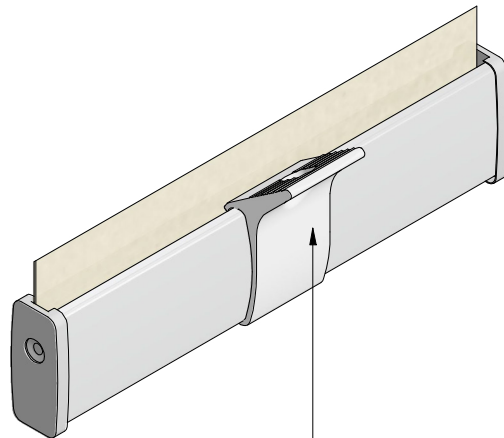

ROLLER SHADE ACCESSORIES

Telescopic Draw Rod (TDR) & Accubar 2.1 Pull Tab

TDR & Accubar2.1 Pull Tab: Features & Benefits

All Dimensions Are In Inches [mm]

FEATURES	BENEFITS
Long Reach	Allows for the use of zero gravity operating system when shades would normally be out of reach.
Telescopic Draw Rod	The telescopic draw rod extends from 14" to 24" and has a hook-type attachment at the top. Can be easily shortened by spinning the feeler lock clockwise to lock the desired length.
Attachable Pull Tab	The Accubar 2.1 pull tab clips onto the Sun Glow Accubar 2.1 bottom bar and allows the telescopic draw rod to be used. It can be used on wrapped and unwrapped Accubar 2.1 bottom bar.
Adaptable Hook-Type Attachment	The hook-type attachment is shaped to fit into the Accubar 2.1 pull tab to assist in lowering and raising zero gravity shades.
Mountable TDR Holder	The TDR holder allows the telescopic draw rod to be mounted inside or outside the window frame.

ROLLER SHADE ACCESSORIES

Telescopic Draw Rod (TDR) & Accubar 2.1 Pull Tab

TDR & Accubar2.1 Pull Tab: Configuratons

All Dimensions Are In Inches [mm]

OPTION [1]

ACCUBAR 2.1 PULL TAB

ACCUBAR 2.1 PULL TAB
(CAN BE USED WITH
WRAPPED & UNWRAPPED
ACCUBAR 2.1 BOTTOM BAR.)

OPTION [2]

ACCUBAR 2.1 PULL TAB WITH TELESCOPIC DRAW ROD (TDR) & TDR HOLDER

ACCUBAR 2.1 PULL TAB
(CAN BE USED WITH
WRAPPED & UNWRAPPED
ACCUBAR 2.1 BOTTOM BAR.)

TELESCOPIC
DRAW ROD (TDR)

TDR HOLDER

ROLLER SHADE ACCESSORIES

Telescopic Draw Rod (TDR) & Accubar 2.1 Pull Tab

TDR & Accubar2.1 Pull Tab: Measurements & Sizes

All Dimensions Are In Inches [mm]

ACCUBAR 2.1 PULL TAB

TDR
(CLOSED)

TDR
(EXTENDED)

TDR HOLDER

ROLLER SHADE ACCESSORIES