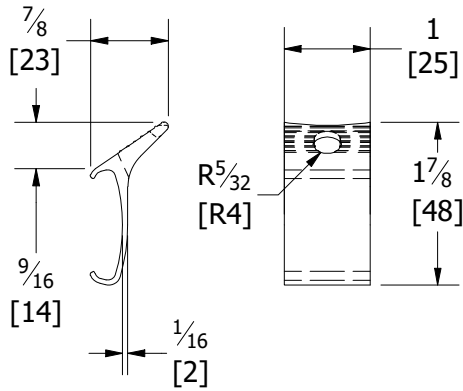

ROLLER SHADE ACCESSORIES

Telescopic Draw Rod (TDR) & Accubar 2.1 Pull Tab

TDR & Accubar2.1 Pull Tab: Features & Benefits

All Dimensions Are In Inches [mm]

FEATURES	BENEFITS
Long Reach	Allows for the use of zero gravity operating system when shades would normally be out of reach.
Telescopic Draw Rod	The telescopic draw rod extends from 14" to 24" and has a hook-type attachment at the top. Can be easily shortened by spinning the feeler lock clockwise to lock the desired length.
Attachable Pull Tab	The Accubar 2.1 pull tab clips onto the Sun Glow Accubar 2.1 bottom bar and allows the telescopic draw rod to be used. It can be used on wrapped and unwrapped Accubar 2.1 bottom bar.
Adaptable Hook-Type Attachment	The hook-type attachment is shaped to fit into the Accubar 2.1 pull tab to assist in lowering and raising zero gravity shades.
Mountable TDR Holder	The TDR holder allows the telescopic draw rod to be mounted inside or outside the window frame.

ROLLER SHADE ACCESSORIES

Telescopic Draw Rod (TDR) & Accubar 2.1 Pull Tab

TDR & Accubar2.1 Pull Tab: Configuratons

All Dimensions Are In Inches [mm]

OPTION [1]

ACCUBAR 2.1 PULL TAB

ACCUBAR 2.1 PULL TAB
(CAN BE USED WITH
WRAPPED & UNWRAPPED
ACCUBAR 2.1 BOTTOM BAR.)

OPTION [2]

ACCUBAR 2.1 PULL TAB WITH TELESCOPIC DRAW ROD (TDR) & TDR HOLDER

ACCUBAR 2.1 PULL TAB
(CAN BE USED WITH
WRAPPED & UNWRAPPED
ACCUBAR 2.1 BOTTOM BAR.)

TELESCOPIC
DRAW ROD (TDR)

TDR HOLDER

ROLLER SHADE ACCESSORIES

Telescopic Draw Rod (TDR) & Accubar 2.1 Pull Tab

TDR & Accubar2.1 Pull Tab: Measurements & Sizes

All Dimensions Are In Inches [mm]

ACCUBAR 2.1 PULL TAB

TDR
(CLOSED)

TDR
(EXTENDED)

TDR HOLDER

ROLLER SHADE ACCESSORIES