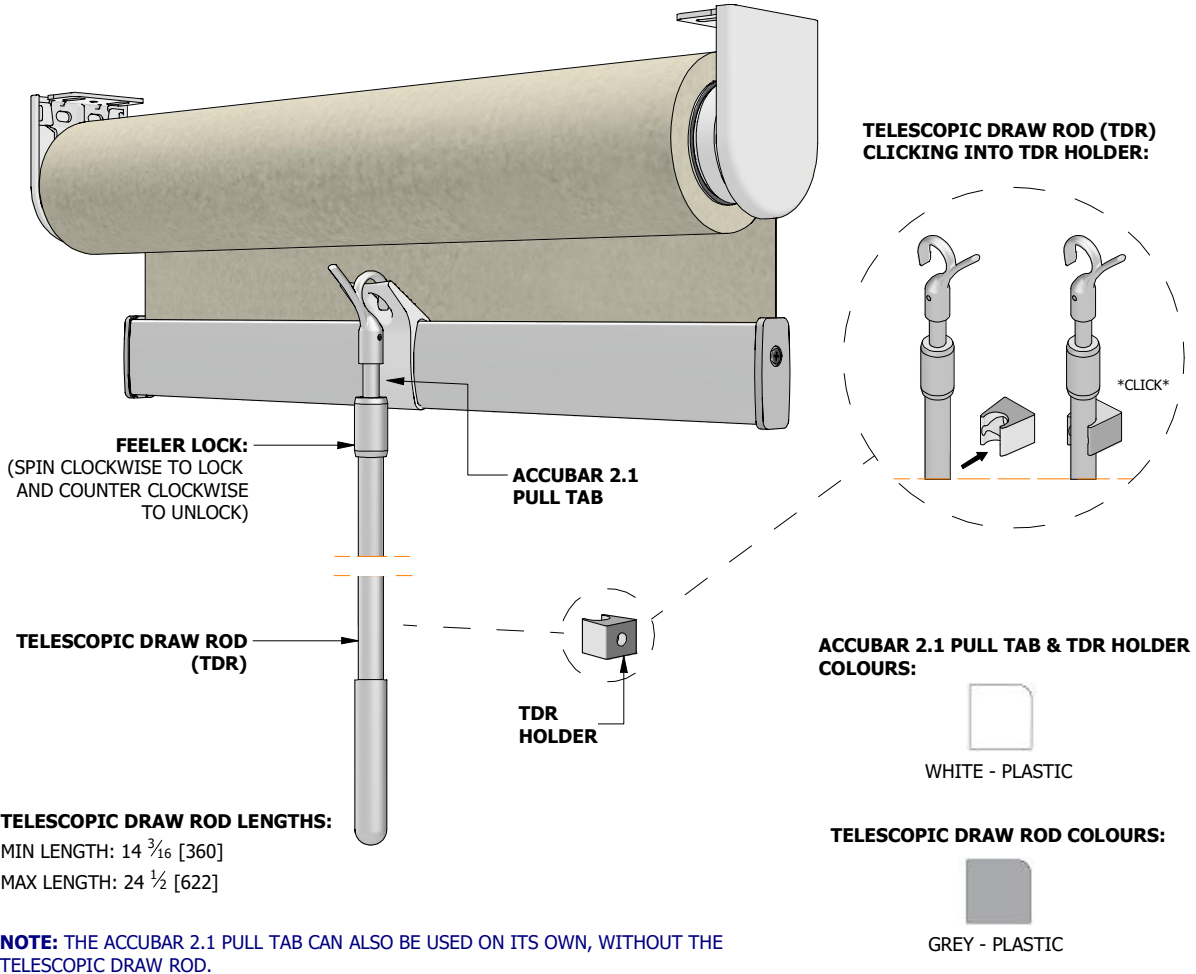

ROLLER SHADE ACCESSORIES

Telescopic Draw Rod (TDR) & Accubar 2.1 Pull Tab

TDR & Accubar2.1 Pull Tab: Features & Benefits

All Dimensions Are In Inches [mm]

FEATURES	BENEFITS
Long Reach	Allows for the use of zero gravity operating system when shades would normally be out of reach.
Telescopic Draw Rod	The telescopic draw rod extends from 14" to 24" and has a hook-type attachment at the top. Can be easily shortened by spinning the feeler lock clockwise to lock the desired length.
Attachable Pull Tab	The Accubar 2.1 pull tab clips onto the Sun Glow Accubar 2.1 bottom bar and allows the telescopic draw rod to be used. It can be used on wrapped and unwrapped Accubar 2.1 bottom bar.
Adaptable Hook-Type Attachment	The hook-type attachment is shaped to fit into the Accubar 2.1 pull tab to assist in lowering and raising zero gravity shades.
Mountable TDR Holder	The TDR holder allows the telescopic draw rod to be mounted inside or outside the window frame.

ROLLER SHADE ACCESSORIES

Telescopic Draw Rod (TDR) & Accubar 2.1 Pull Tab

TDR & Accubar2.1 Pull Tab: Configuratons

All Dimensions Are In Inches [mm]

OPTION [1]

ACCUBAR 2.1 PULL TAB

ACCUBAR 2.1 PULL TAB
(CAN BE USED WITH
WRAPPED & UNWRAPPED
ACCUBAR 2.1 BOTTOM BAR.)

OPTION [2]

ACCUBAR 2.1 PULL TAB WITH TELESCOPIC DRAW ROD (TDR) & TDR HOLDER

ACCUBAR 2.1 PULL TAB
(CAN BE USED WITH
WRAPPED & UNWRAPPED
ACCUBAR 2.1 BOTTOM BAR.)

TELESCOPIC
DRAW ROD (TDR)

TDR HOLDER

ROLLER SHADE ACCESSORIES

Telescopic Draw Rod (TDR) & Accubar 2.1 Pull Tab

TDR & Accubar2.1 Pull Tab: Mounting Details