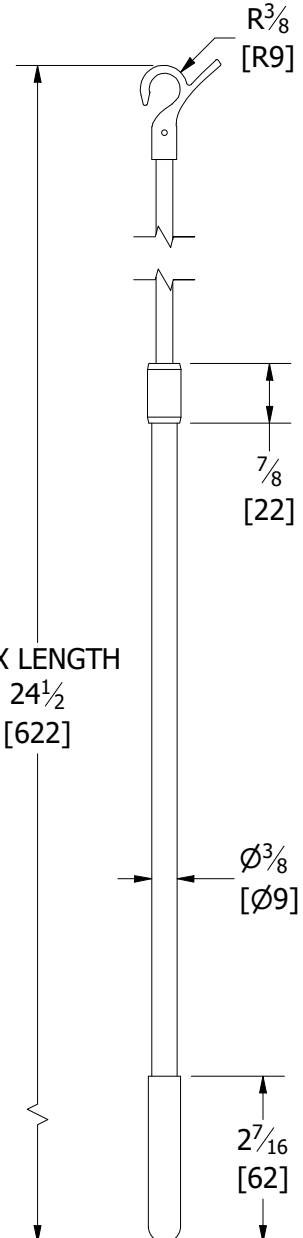

ROLLER SHADE ACCESSORIES

Telescopic Draw Rod (TDR) & Accubar 2.1 Pull Tab

TDR & Accubar2.1 Pull Tab: Features & Benefits

All Dimensions Are In Inches [mm]

FEATURES	BENEFITS
Long Reach	Allows for the use of zero gravity operating system when shades would normally be out of reach.
Telescopic Draw Rod	The telescopic draw rod extends from 14" to 24" and has a hook-type attachment at the top. Can be easily shortened by spinning the feeler lock clockwise to lock the desired length.
Attachable Pull Tab	The Accubar 2.1 pull tab clips onto the Sun Glow Accubar 2.1 bottom bar and allows the telescopic draw rod to be used. It can be used on wrapped and unwrapped Accubar 2.1 bottom bar.
Adaptable Hook-Type Attachment	The hook-type attachment is shaped to fit into the Accubar 2.1 pull tab to assist in lowering and raising zero gravity shades.
Mountable TDR Holder	The TDR holder allows the telescopic draw rod to be mounted inside or outside the window frame.

ROLLER SHADE ACCESSORIES

Telescopic Draw Rod (TDR) & Accubar 2.1 Pull Tab

TDR & Accubar2.1 Pull Tab: Configuratons

All Dimensions Are In Inches [mm]

OPTION [1]

ACCUBAR 2.1 PULL TAB

ACCUBAR 2.1 PULL TAB
(CAN BE USED WITH
WRAPPED & UNWRAPPED
ACCUBAR 2.1 BOTTOM BAR.)

OPTION [2]

ACCUBAR 2.1 PULL TAB WITH TELESCOPIC DRAW ROD (TDR) & TDR HOLDER

ACCUBAR 2.1 PULL TAB
(CAN BE USED WITH
WRAPPED & UNWRAPPED
ACCUBAR 2.1 BOTTOM BAR.)

TELESCOPIC
DRAW ROD (TDR)

TDR HOLDER

ROLLER SHADE ACCESSORIES

Telescopic Draw Rod (TDR) & Accubar 2.1 Pull Tab

TDR & Accubar2.1 Pull Tab: Measurements & Sizes

All Dimensions Are In Inches [mm]

ACCUBAR 2.1 PULL TAB

TDR
(CLOSED)

TDR
(EXTENDED)

TDR HOLDER

ROLLER SHADE ACCESSORIES