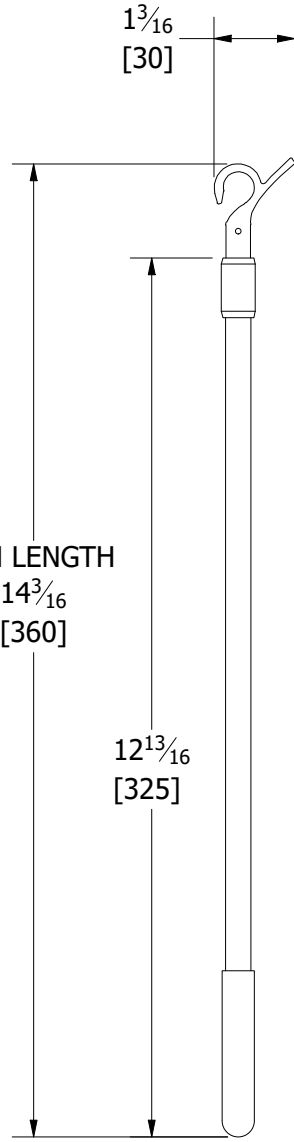

ROLLER SHADE ACCESSORIES

Telescopic Draw Rod (TDR) & Accubar 2.1 Pull Tab

TDR & Accubar2.1 Pull Tab: Features & Benefits

All Dimensions Are In Inches [mm]

FEATURES	BENEFITS
Long Reach	Allows for the use of zero gravity operating system when shades would normally be out of reach.
Telescopic Draw Rod	The telescopic draw rod extends from 14" to 24" and has a hook-type attachment at the top. Can be easily shortened by spinning the feeler lock clockwise to lock the desired length.
Attachable Pull Tab	The Accubar 2.1 pull tab clips onto the Sun Glow Accubar 2.1 bottom bar and allows the telescopic draw rod to be used. It can be used on wrapped and unwrapped Accubar 2.1 bottom bar.
Adaptable Hook-Type Attachment	The hook-type attachment is shaped to fit into the Accubar 2.1 pull tab to assist in lowering and raising zero gravity shades.
Mountable TDR Holder	The TDR holder allows the telescopic draw rod to be mounted inside or outside the window frame.

ROLLER SHADE ACCESSORIES

Telescopic Draw Rod (TDR) & Accubar 2.1 Pull Tab

TDR & Accubar2.1 Pull Tab: Configuratons

All Dimensions Are In Inches [mm]

OPTION [1]

ACCUBAR 2.1 PULL TAB

ACCUBAR 2.1 PULL TAB
(CAN BE USED WITH
WRAPPED & UNWRAPPED
ACCUBAR 2.1 BOTTOM BAR.)

OPTION [2]

ACCUBAR 2.1 PULL TAB WITH TELESCOPIC DRAW ROD (TDR) & TDR HOLDER

ACCUBAR 2.1 PULL TAB
(CAN BE USED WITH
WRAPPED & UNWRAPPED
ACCUBAR 2.1 BOTTOM BAR.)

TELESCOPIC
DRAW ROD (TDR)

TDR HOLDER

ROLLER SHADE ACCESSORIES

Telescopic Draw Rod (TDR) & Accubar 2.1 Pull Tab

TDR & Accubar2.1 Pull Tab: Measurements & Sizes

All Dimensions Are In Inches [mm]

ACCUBAR 2.1 PULL TAB

TDR
(CLOSED)

TDR
(EXTENDED)

TDR HOLDER

ROLLER SHADE ACCESSORIES