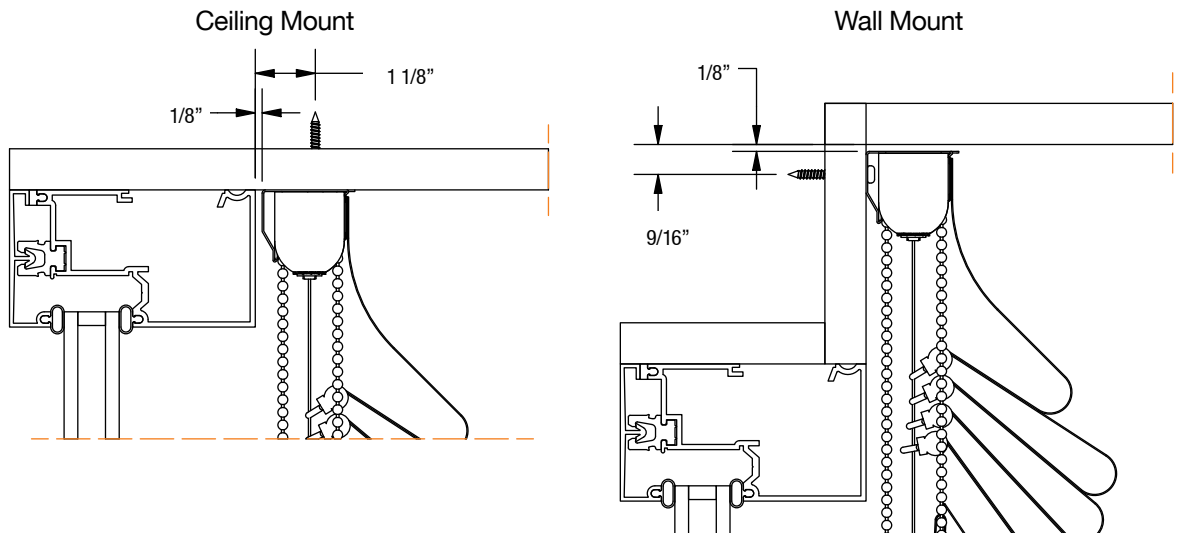

A close-up photograph of Roman shades, showing the fabric folds and the vertical cord on the left side. The shades are partially open, revealing a bright light source. A green rectangular box is overlaid in the bottom-left corner, containing the text "Roman Shades" in white.

Roman Shades

Slim Roman Shade

Features and Benefits

**MAXIMUM 6" (15.2CM)
PANEL HEIGHT**

Features & Benefits

- Classic elegance combined with modern function.
- Chain operated.
- Spring loaded, easy clip Roman mounting brackets for quick installation.
- Velcro attached fabric front.
- Ideal for shallow mounting depths.
- New clutch design allows for smooth operation.
- Easy to assemble.
- Easylock Cord Winder prevents cord from tangling.

Slim Roman Shade

Mounting Details

Mounting Overview

Mounting Specifications

The image shows two windows in a room with grey paneled walls. Each window is covered with a white motorized Roman shade. The shades are partially rolled down, revealing a view of a brick building and greenery outside. The lighting is soft and even, highlighting the texture of the shades and the wall paneling.

Sonesse 30 Wirefree RTS (Li-ion)
Sonesse 40 RTS
Sonesse 40 WT (non-RTS)

MIN. WIDTH

Sonesse Ultra 30 Wirefree RTS (Li-ion)

MAXIMUM 6" (15.2CM) PANEL HEIGHT

Features & Benefits

- Compatible with small and large windows: For windows small and large, combine classic elegance with modern functionality.
- Wide range for motorized control: Simple and effective motorization options from SG Rechargeable Motors and Somfy automation.
- New internal tube driven mechanism: New tube hardware to allow for smoother operation.
- Velcro-attached fabric front: Enhance the aesthetic of your shades with easily-attachable fabric fronts.
- EasyLock Cord Winder to prevent tangling: Easily assemble and balance cables to avoid cords from getting tangled.
- Fast installation with easy mounting brackets: Spring loaded brackets allow for snap-in installation.