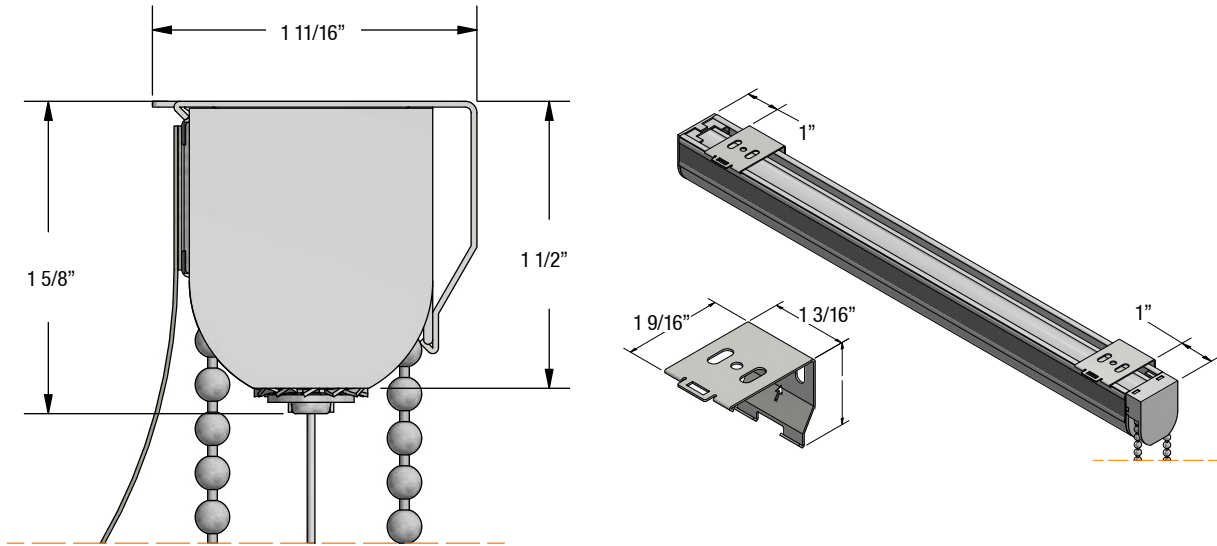

A close-up photograph of Roman shades, showing the fabric folds and the vertical cord on the left side. The shades are partially open, revealing a bright light source. A green rectangular box is overlaid in the bottom-left corner, containing the text "Roman Shades" in white.

Roman Shades

Slim Roman Shade

Features and Benefits

**MAXIMUM 6" (15.2CM)
PANEL HEIGHT**

Features & Benefits

- Classic elegance combined with modern function.
- Chain operated.
- Spring loaded, easy clip Roman mounting brackets for quick installation.
- Velcro attached fabric front.
- Ideal for shallow mounting depths.
- New clutch design allows for smooth operation.
- Easy to assemble.
- Easylock Cord Winder prevents cord from tangling.

Slim Roman Shade

Mounting Details

Mounting Overview

Mounting Specifications

The image shows two windows in a room with grey paneled walls. Each window is covered with a white motorized Roman shade. The shades are partially rolled down, revealing a view of a brick building and greenery outside. The lighting is soft and even, highlighting the texture of the shades and the wall paneling.

Sonesse 30 Wirefree RTS (Li-ion)
Sonesse 40 RTS
Sonesse 40 WT (non-RTS)

MIN. WIDTH

Sonesse Ultra 30 Wirefree RTS (Li-ion)

MAXIMUM 6" (15.2CM) PANEL HEIGHT

Features & Benefits

- Compatible with small and large windows: For windows small and large, combine classic elegance with modern functionality.
- Wide range for motorized control: Simple and effective motorization options from SG Rechargeable Motors and Somfy automation.
- New internal tube driven mechanism: New tube hardware to allow for smoother operation.
- Velcro-attached fabric front: Enhance the aesthetic of your shades with easily-attachable fabric fronts.
- EasyLock Cord Winder to prevent tangling: Easily assemble and balance cables to avoid cords from getting tangled.
- Fast installation with easy mounting brackets: Spring loaded brackets allow for snap-in installation.