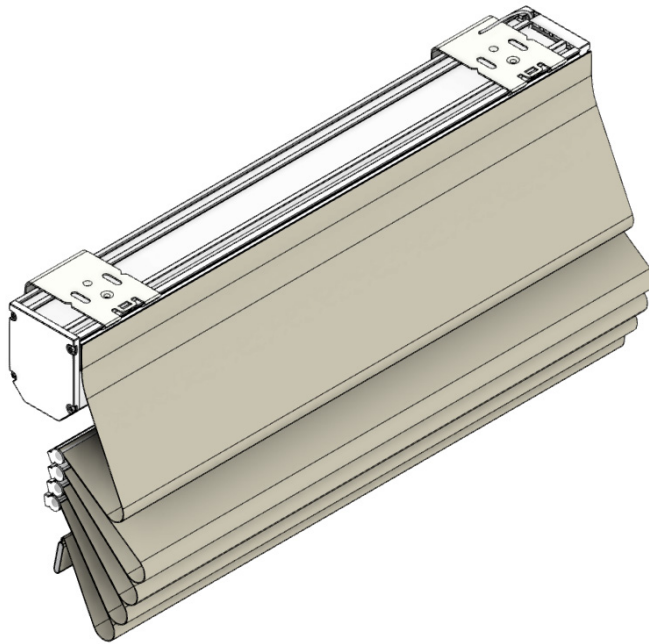

A close-up photograph of Roman shades, showing the fabric folds and the vertical cord on the left side. The shades are partially open, revealing a bright light source. A green rectangular box is overlaid in the bottom-left corner, containing the text "Roman Shades" in white.

Roman Shades

Slim Roman Shade

Features and Benefits

**MAXIMUM 6" (15.2CM)
PANEL HEIGHT**

Features & Benefits

- Classic elegance combined with modern function.
- Chain operated.
- Spring loaded, easy clip Roman mounting brackets for quick installation.
- Velcro attached fabric front.
- Ideal for shallow mounting depths.
- New clutch design allows for smooth operation.
- Easy to assemble.
- Easylock Cord Winder prevents cord from tangling.

Slim Roman Shade

Mounting Details

Mounting Overview

Mounting Specifications

The image shows two windows in a room with grey paneled walls. Each window is covered with a white motorized Roman shade. The shades are partially rolled down, revealing a view of a brick building and greenery outside. The lighting is soft and even, highlighting the texture of the shades and the wall paneling.

Motorized Roman Shades

Motorized Roman Shade

Features and Benefits

MIN. WIDTH

Stealth Rechargeable 1.1NM

MIN. WIDTH

Sonesse 30 RTS
Sonesse 30 RS485 (SDN)
Sonesse Ultra 30 Wirefree RTS (Li-ion)

MIN. WIDTH