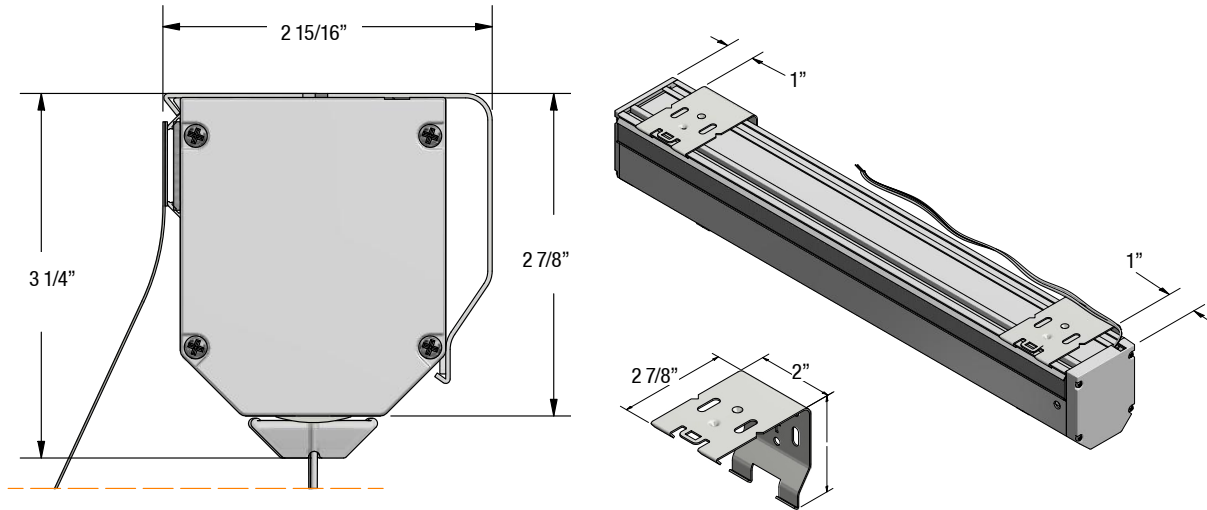

Motorized Roman Shade

Mounting Details

Mounting Overview