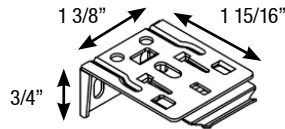

Simply Cellular

Mounting Details

Dimensions & Overview

Headrail	
HEIGHT	1 1/8"
DEPTH	1 3/4"

The Headrail: Is made of high quality PVC

Bracket	
HEIGHT	3/4"
WIDTH	1 3/8"
DEPTH	1 15/16"

Brackets: Constructed of cold rolled steel. Zinc plated. Hex head screws are included.

Bottomrail	
HEIGHT	1/2"
DEPTH	1 5/8"

The Bottomrail: Is made of high quality PVC

Components Required By Width

Shade Width	Brackets	Screw	Bottom Rail Handle	1 Midrail Handle (D&N)
width < 38"	2	4	1	1
width > 38"	3	6	2	2

Mounting Specifications

Outside Mount

Inside Mount