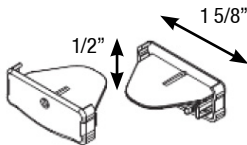

Simply Cellular

Mounting Details

Dimensions & Overview

Headrail	
HEIGHT	1 1/8"
DEPTH	1 3/4"

The Headrail: Is made of high quality PVC

Bracket	
HEIGHT	3/4"
WIDTH	1 3/8"
DEPTH	1 15/16"

Brackets: Constructed of cold rolled steel. Zinc plated. Hex head screws are included.

Bottomrail	
HEIGHT	1/2"
DEPTH	1 5/8"

The Bottomrail: Is made of high quality PVC

Components Required By Width

Shade Width	Brackets	Screw	Bottom Rail Handle	1 Midrail Handle (D&N)
width < 38"	2	4	1	1
width > 38"	3	6	2	2