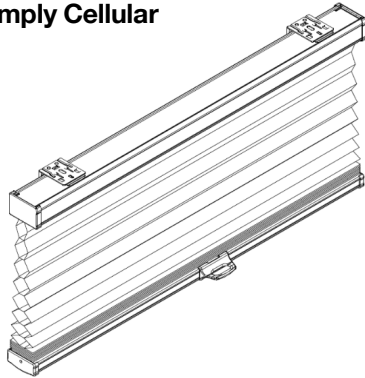

**Simply
Cellular**

Simply Cellular

Features and Benefits

Cordless Simply Cellular Shade

Cordless Day & Night (D&N) Simply Cellular Shade

Bottom Rail Handle

Midrail Handle

**Cellular
MIN. WIDTH**

**Cellular D/N
MIN. WIDTH**

**Cellular
FIXED. HEIGHT**

OR

**Cellular
MAX. WIDTH**

Features & Benefits

- **Affordable Elegance:** Simply Cellular is perfect for those that do not need a high level of customization and are looking for a quick turn around.
- **Chainless Operation:** Minimal light gaps offer a sleek, polished appearance while ensuring child-safe operation.
- **Fabric:** Crafted from 100% polyester single-cell, 9/16", available in both light-filtering and blackout options. The back of the fabric is always white for a uniform appearance.
- **Quick and Easy Installation:** Spring loaded brackets save time and effort for a simple installation.
- **Colour Matched Design:** Durable PVC headrail, midrail, and bottomrail are perfectly matched to your selected fabric.
- **Day and Night Option:** Enjoy the best of both worlds in 6 fabric choices. Printed options not available in Day & Night.

Simply Cellular

Mounting Details

Dimensions & Overview

Headrail	
HEIGHT	1 1/8"
DEPTH	1 3/4"

The Headrail: Is made of high quality PVC

Bracket	
HEIGHT	3/4"
WIDTH	1 3/8"
DEPTH	1 15/16"

Brackets: Constructed of cold rolled steel. Zinc plated. Hex head screws are included.