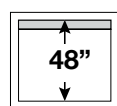

**Cellular
FIXED. HEIGHT**

OR