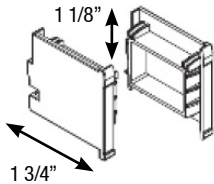

**Cellular D/N
MIN. WIDTH**

**Cellular
FIXED. HEIGHT**

OR

**Cellular
MAX. WIDTH**

Features & Benefits

- **Affordable Elegance:** Simply Cellular is perfect for those that do not need a high level of customization and are looking for a quick turn around.
- **Chainless Operation:** Minimal light gaps offer a sleek, polished appearance while ensuring child-safe operation.
- **Fabric:** Crafted from 100% polyester single-cell, 9/16", available in both light-filtering and blackout options. The back of the fabric is always white for a uniform appearance.
- **Quick and Easy Installation:** Spring loaded brackets save time and effort for a simple installation.
- **Colour Matched Design:** Durable PVC headrail, midrail, and bottomrail are perfectly matched to your selected fabric.
- **Day and Night Option:** Enjoy the best of both worlds in 6 fabric choices. Printed options not available in Day & Night.

Simply Cellular

Mounting Details

Dimensions & Overview

Headrail	
HEIGHT	1 1/8"
DEPTH	1 3/4"

The Headrail: Is made of high quality PVC

Bracket	
HEIGHT	3/4"
WIDTH	1 3/8"
DEPTH	1 15/16"

Brackets: Constructed of cold rolled steel. Zinc plated. Hex head screws are included.