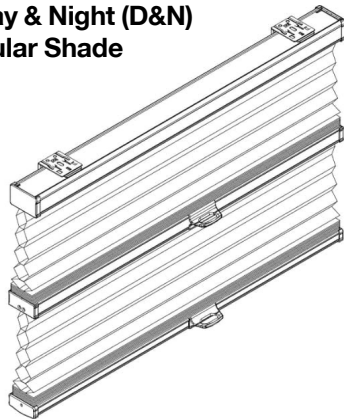

**Simply
Cellular**

Simply Cellular

Features and Benefits

Cordless Simply Cellular Shade

Cordless Day & Night (D&N) Simply Cellular Shade

Bottom Rail Handle

Midrail Handle

**Cellular
MIN. WIDTH**

**Cellular D/N
MIN. WIDTH**

**Cellular
FIXED. HEIGHT**

OR

**Cellular
MAX. WIDTH**

Features & Benefits

- **Affordable Elegance:** Simply Cellular is perfect for those that do not need a high level of customization and are looking for a quick turn around.
- **Chainless Operation:** Minimal light gaps offer a sleek, polished appearance while ensuring child-safe operation.
- **Fabric:** Crafted from 100% polyester single-cell, 9/16", available in both light-filtering and blackout options. The back of the fabric is always white for a uniform appearance.
- **Quick and Easy Installation:** Spring loaded brackets save time and effort for a simple installation.
- **Colour Matched Design:** Durable PVC headrail, midrail, and bottomrail are perfectly matched to your selected fabric.
- **Day and Night Option:** Enjoy the best of both worlds in 6 fabric choices. Printed options not available in Day & Night.

Simply Cellular

Mounting Details

Dimensions & Overview

Headrail	
HEIGHT	1 1/8"
DEPTH	1 3/4"

The Headrail: Is made of high quality PVC

Bracket	
HEIGHT	3/4"
WIDTH	1 3/8"
DEPTH	1 15/16"

Brackets: Constructed of cold rolled steel. Zinc plated. Hex head screws are included.