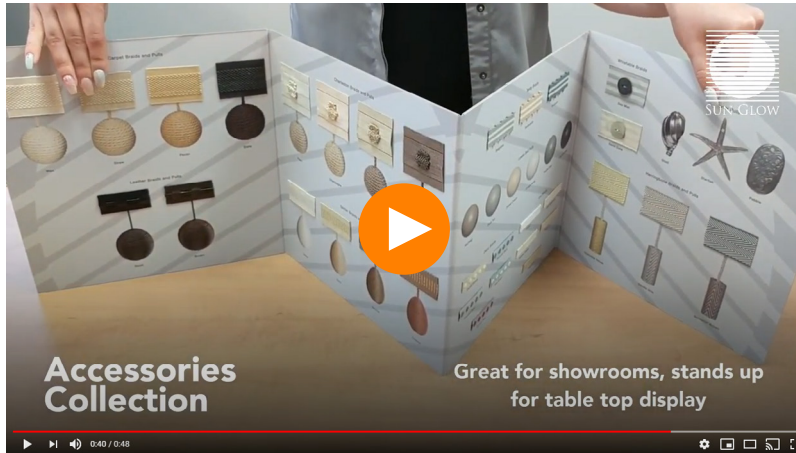

Decorative Trims & Pulls

Shade Options

Decorative Trims & Pulls

Variety of Trims & Pulls

Mix and match trims and pulls to express your personal style, or get that coordinated look with one of Sun Glow's matching accessory pairings. Sun Glow's Trims and Pulls offer a stylish, functional solution for enhancing any window shade. Our trims add a decorative edge that completes the look. Available in a range of finishes and materials—from sleek metals to warm woods—Sun Glow's accessories are designed to match or enhance the aesthetic of any space. Whether you're looking to add a modern, minimalist touch or a more classic, luxurious detail, our trims and pulls are the ideal choice. Customizable options allow you to personalize your window treatments with colors, textures, and finishes that suit your specific taste or brand style. Crafted with durability in mind, these accessories are perfect for both residential and commercial use, bringing ease of function and a polished look that complements any window treatment.

Features & Benefits

- **Enhanced Style and Sophistication:** Our selection of trims and pulls adds a refined touch to window treatments, allowing you to match or complement any interior decor.
- **Customizable Option:** Choose from a wide variety of finishes, materials, and styles to create a unique look tailored to your space.
- **Durable and Long-Lasting:** Made with high-quality materials, Sun Glow's trims and pulls are crafted to withstand daily use, ensuring they retain their beauty over time.
- **Perfect for Residential and Commercial Spaces:** Suitable for any environment, our trims and pulls bring style and functionality to homes, hotels, and more.

Shade Options

Decorative Trims & Pulls

Display our Trims and Pulls easily with the Sun Glow Accessories Sample Board.

Click on the image on the left to watch a video demonstration.