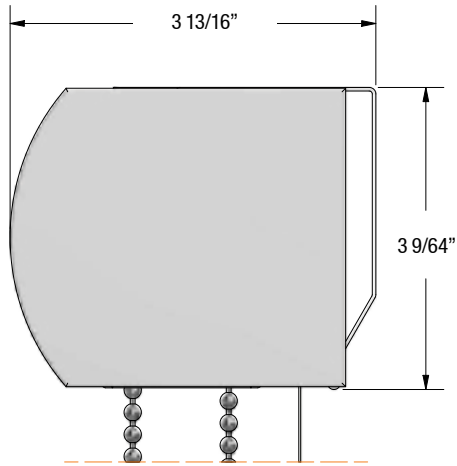

Illusions

Features and Benefits

Features & Benefits

- The Illusions system combines transparent fabric with opaque or translucent vanes for total control over privacy and light filtering.
- Curved Cassette allow for the option of adding a fabric insert for complete coordination. Fabric insert is comprised of the opaque or translucent vanes of the fabric.
- The opaque or translucent vanes measure approximately 3" in depth/height.
- Universal bracket provides easy installation for both ceiling and wall mount applications.
- Cord loop is standard. If stoppers are required, specify chain.
- Minimum width varies based on motor choice. Refer to [automation section](#).
- Bottom bar does not allow light penetration and features a levelling weight system.
- Illusions bottom bar available in white, grey, linen and brown.
- System is enclosed in a Curved Cassette available in white, anodized, linen, brown, and black with matching end caps.

Illusions

Mounting Details

Curved Cassette

Dimensions & Overview

Brackets Required By Width

Shade Width	<48"	48"-72"	72"-108"	108"-144"	>144"
# of Brackets	2	3	4	5	6

Mounting Specifications