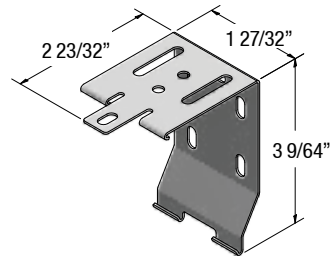

Illusions

Features and Benefits

Features & Benefits

- The Illusions system combines transparent fabric with opaque or translucent vanes for total control over privacy and light filtering.
- Curved Cassette allow for the option of adding a fabric insert for complete coordination. Fabric insert is comprised of the opaque or translucent vanes of the fabric.
- The opaque or translucent vanes measure approximately 3" in depth/height.
- Universal bracket provides easy installation for both ceiling and wall mount applications.
- Cord loop is standard. If stoppers are required, specify chain.
- Minimum width varies based on motor choice. Refer to [automation section](#).
- Bottom bar does not allow light penetration and features a levelling weight system.
- Illusions bottom bar available in white, grey, linen and brown.
- System is enclosed in a Curved Cassette available in white, anodized, linen, brown, and black with matching end caps.

Illusions

Mounting Details

Curved Cassette

Dimensions & Overview

Brackets Required By Width

Shade Width	<48"	48"-72"	72"-108"	108"-144"	>144"
# of Brackets	2	3	4	5	6

Mounting Specifications