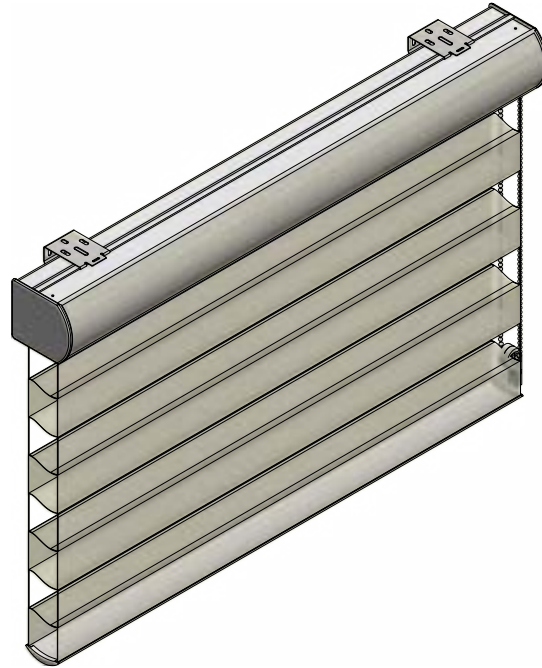

Illusions

Features and Benefits

Features & Benefits

- The Illusions system combines transparent fabric with opaque or translucent vanes for total control over privacy and light filtering.
- Curved Cassette allow for the option of adding a fabric insert for complete coordination. Fabric insert is comprised of the opaque or translucent vanes of the fabric.
- The opaque or translucent vanes measure approximately 3" in depth/height.
- Universal bracket provides easy installation for both ceiling and wall mount applications.
- Cord loop is standard. If stoppers are required, specify chain.
- Minimum width varies based on motor choice. Refer to [automation section](#).
- Bottom bar does not allow light penetration and features a levelling weight system.
- Illusions bottom bar available in white, grey, linen and brown.
- System is enclosed in a Curved Cassette available in white, anodized, linen, brown, and black with matching end caps.

Illusions

Mounting Details

Curved Cassette

Dimensions & Overview

Brackets Required By Width

Shade Width	<48"	48"-72"	72"-108"	108"-144"	>144"
# of Brackets	2	3	4	5	6

Mounting Specifications