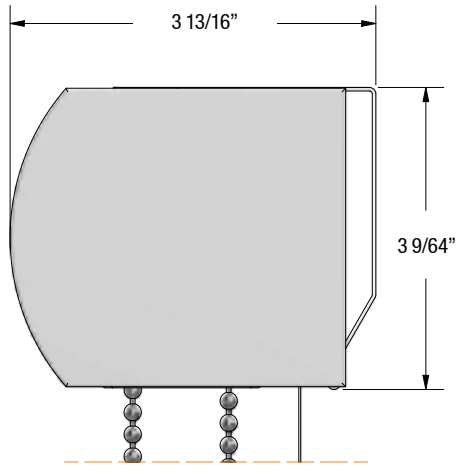

Interlude

Mounting Details

Curved Cassette

Dimensions & Overview