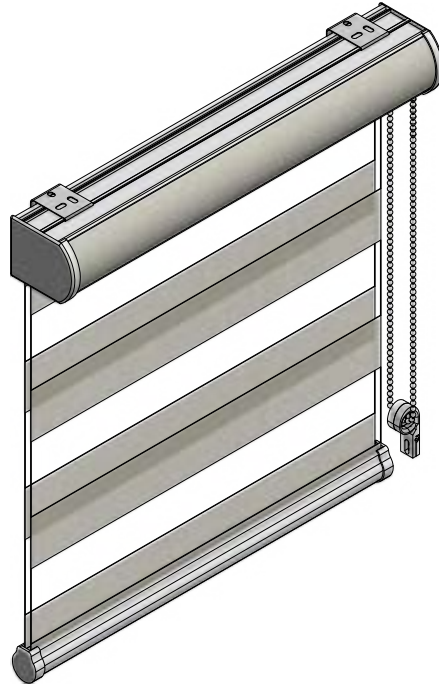

## Features and Benefits

MIN. WIDTH

MAX. WIDTH  
ZERO GRAVITY

### Features & Benefits

- The Interlude system combines transparent, translucent or opaque vanes for control over privacy and light filtering.
- Universal bracket provides easy installation for both ceiling and wall mount applications.
- Minimum width varies based on motor choice. Refer to [automation section](#).
- Plastic bead loop chain available in white, linen, grey, dark brown, and black
- Stainless steel loop chain is optional and comes in standard lengths of 45", 50", 55", 60", 65", 70", 75", 80" and 85".
- Curved Cassette allow for the option of adding a fabric insert for complete coordination. Fabric insert is comprised of the opaque or translucent vanes of the fabric. Unique bottom bar features a fully enclosed roller mechanism.
- System is enclosed in a Curved Cassette available in white, anodized, linen, brown, and black with matching end caps.

### Curved Cassette