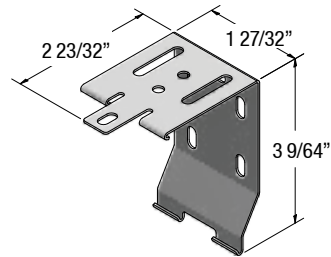

Interlude

Mounting Details

Curved Cassette

Dimensions & Overview