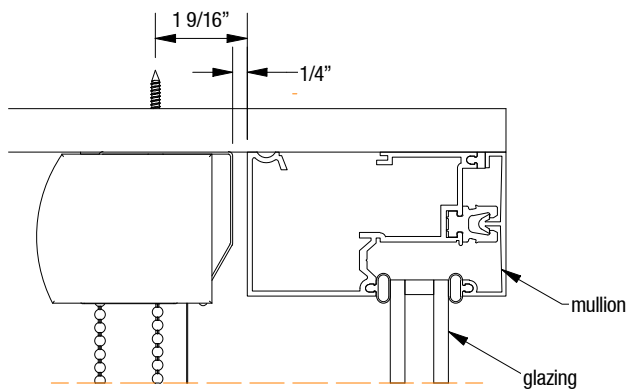

## Mounting Details

#### Dimensions & Overview

**Brackets Required By Width**

Shade Width	<60"	60"-96"	96"-120"	120"-148"	>148"
# of Brackets	2	3	4	5	6

\* Each mounting bracket requires a minimum of 2 screws for ceiling or wall mounts.

#### Mounting Specifications

Ceiling Mount

Wall Mount