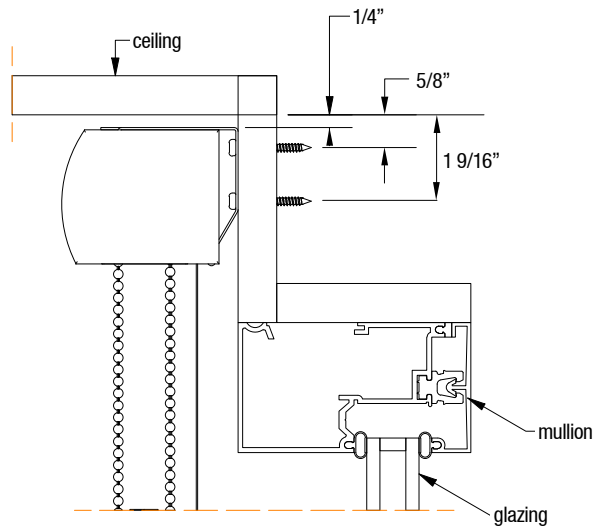

## Mounting Details

#### Dimensions & Overview

**Brackets Required By Width**

Shade Width	<60"	60"-96"	96"-120"	120"-148"	>148"
# of Brackets	2	3	4	5	6

\* Each mounting bracket requires a minimum of 2 screws for ceiling or wall mounts.

#### Mounting Specifications

Ceiling Mount

Wall Mount