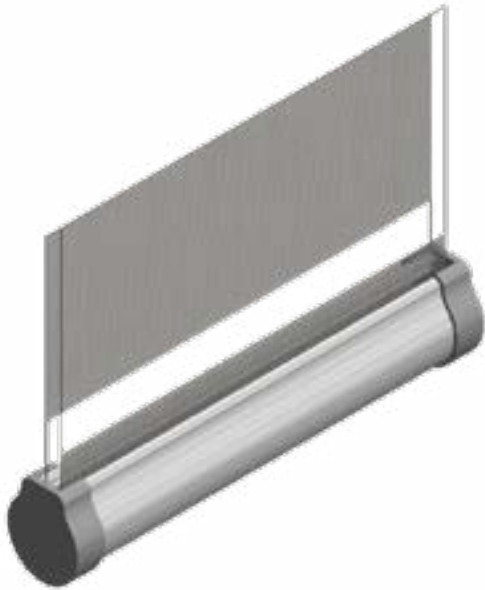

### Features & Benefits

- The Interlude system combines transparent, translucent or opaque vanes for control over privacy and light filtering.
- Universal bracket provides easy installation for both ceiling and wall mount applications.
- Minimum width varies based on motor choice. Refer to [automation section](#).
- Plastic bead loop chain available in white, linen, grey, dark brown, and black
- Stainless steel loop chain is optional and comes in standard lengths of 45", 50", 55", 60", 65", 70", 75", 80" and 85".
- Curved Cassette allow for the option of adding a fabric insert for complete coordination. Fabric insert is comprised of the opaque or translucent vanes of the fabric. Unique bottom bar features a fully enclosed roller mechanism.
- System is enclosed in a Curved Cassette available in white, anodized, linen, brown, and black with matching end caps.

#### Dimensions & Overview

**Brackets Required By Width**

Shade Width	<60"	60"-96"	96"-120"	120"-148"	>148"
# of Brackets	2	3	4	5	6

\* Each mounting bracket requires a minimum of 2 screws for ceiling or wall mounts.

#### Mounting Specifications

Ceiling Mount

Wall Mount

# Interlude Bottom Bars