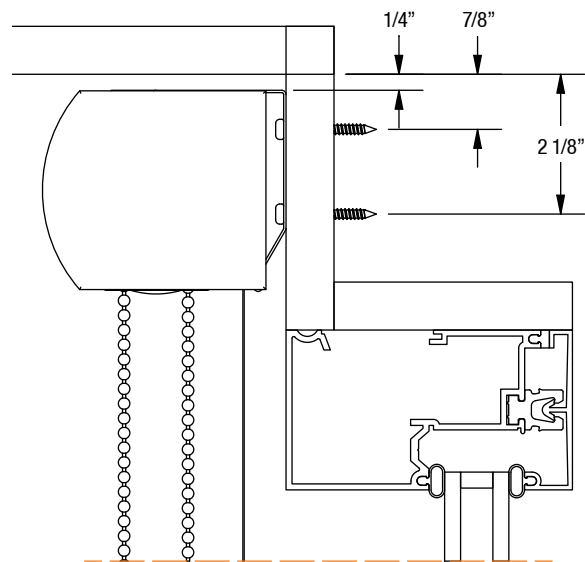

#### Dimensions & Overview

#### Brackets Required By Width

Shade Width	<60"	60"-96"	96"-120"	120"-148"	>148"
# of Brackets	2	3	4	5	6

#### Mounting Specifications

Ceiling Mount

Wall Mount