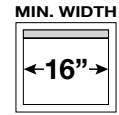

Features & Benefits

- Classic elegance combined with modern function.
- Chain operated.
- Spring loaded, easy clip Roman mounting brackets for quick installation.
- Velcro attached fabric front.
- Ideal for shallow mounting depths.
- New clutch design allows for smooth operation.
- Easy to assemble.
- Easylock Cord Winder prevents cord from tangling.