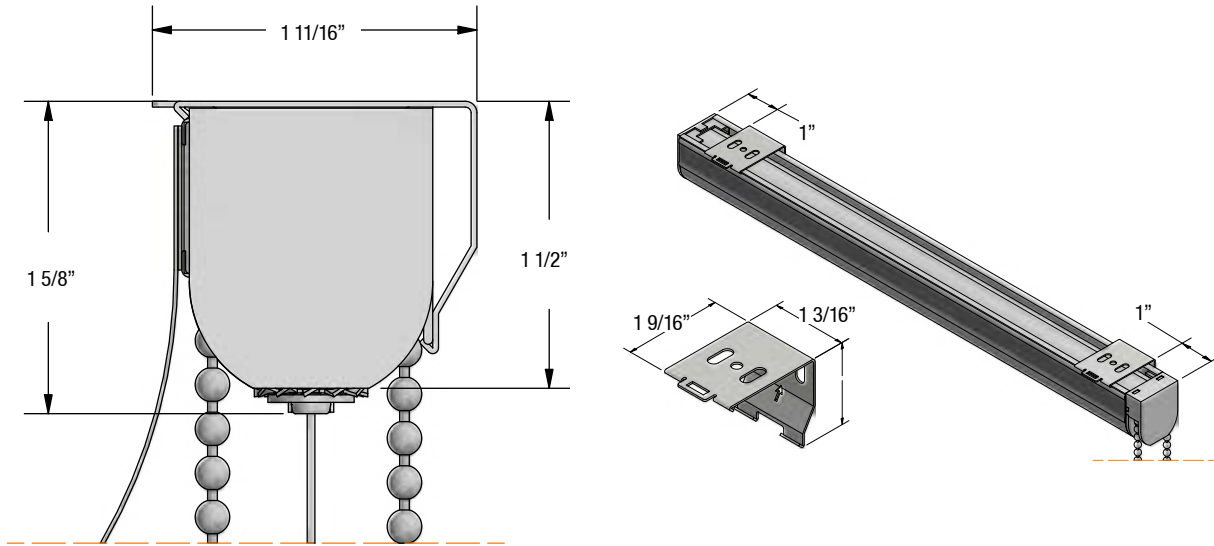

Slim Roman Shade

Features and Benefits

Features & Benefits

- Classic elegance combined with modern function.
- Chain operated.
- Spring loaded, easy clip Roman mounting brackets for quick installation.
- Velcro attached fabric front.
- Ideal for shallow mounting depths.
- New clutch design allows for smooth operation.
- Easy to assemble.
- Easylock Cord Winder prevents cord from tangling.

Slim Roman Shade

Mounting Details

Mounting Overview

Mounting Specifications