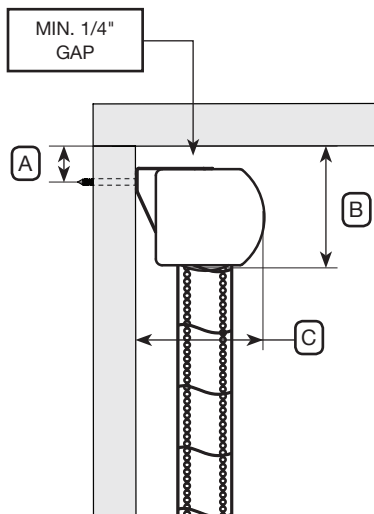

LIGHT GAP MAY INCREASE WHEN:

1. USING FABRICS WHICH TEND TO TELESCOPE.
2. THE WIDTH TO HEIGHT RATIO IS 1:2.5 OR GREATER.

ILLUSIONS

MOUNTING OVERVIEW

CASSETTE DIMENSIONS

	D12	D16
A	3 3/4"	4 7/16"
B	3 1/8"	3 7/8"

Shade Width	< 48"	49" - 72"	73" - 108"	109" - 144"	145" - 180"
# of Mounting Brackets	2	3	4	5	6

MOUNTING SPECIFICATIONS

Ceiling Mount

Wall Mount

Lateral Mount

	A	B	C	A	B	C	A	B
D12	1 1/4"	3 1/8"	4"	3/4"	3 3/8"	3 3/4"	1 5/8"	3 1/2"
D16	1 3/8"	3 7/8"	4 11/16"	1 1/8"	4 1/8"	4 7/16"	1 5/8"	4 1/4"

A Measurement from wall to furthest screw

B Measurement from ceiling to bottom of cassette

C Measurement from wall to front of cassette

ILLUSIONS

FABRIC SPECIFICATIONS

Fabric	Fire Retardant	Green	Openness	Vane Size	Composition
Natural				2"	100% Polyester
Elegance				3"	100% Polyester
Limestone				2"	100% Polyester

LIMITATIONS

Fabric	Max. Width	Decora 12		Decora 16	
		*Cord & Chain	Motor	**Chain	Motor
Natural	110"	104" x 85"	102" x 90"	92" x 105"	90" x 120"
Elegance	110"	104" x 110"	104" x 114"	102" x 120"	104" x 144"
Limestone	110"	98" x 101"	100" x 102"	100" x 110"	100" x 144"