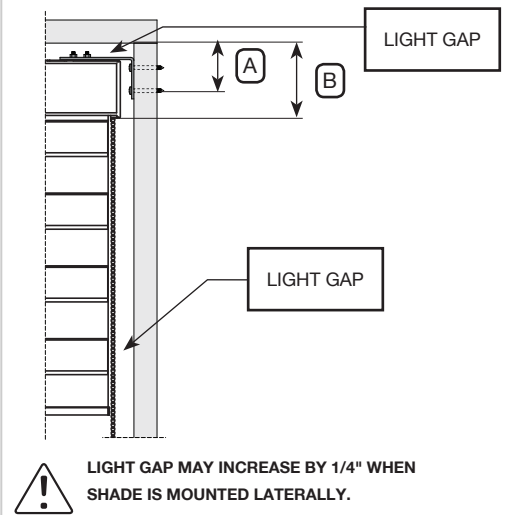

LIGHT GAP MAY INCREASE WHEN:

1. USING FABRICS WHICH TEND TO TELESCOPE.
2. THE WIDTH TO HEIGHT RATIO IS 1:2.5 OR GREATER.

ILLUSIONS

MOUNTING OVERVIEW

CASSETTE DIMENSIONS

	D12	D16
A	3 3/4"	4 7/16"
B	3 1/8"	3 7/8"

Shade Width	< 48"	49" - 72"	73" - 108"	109" - 144"	145" - 180"
# of Mounting Brackets	2	3	4	5	6

MOUNTING SPECIFICATIONS

Ceiling Mount

Wall Mount

Lateral Mount

	A	B	C	A	B	C	A	B
D12	1 1/4"	3 1/8"	4"	3/4"	3 3/8"	3 3/4"	1 5/8"	3 1/2"
D16	1 3/8"	3 7/8"	4 11/16"	1 1/8"	4 1/8"	4 7/16"	1 5/8"	4 1/4"

A Measurement from wall to furthest screw

B Measurement from ceiling to bottom of cassette

C Measurement from wall to front of cassette

ILLUSIONS

FABRIC SPECIFICATIONS

Fabric	Fire Retardant	Green	Openness	Vane Size	Composition
Natural				2"	100% Polyester
Elegance				3"	100% Polyester
Limestone				2"	100% Polyester