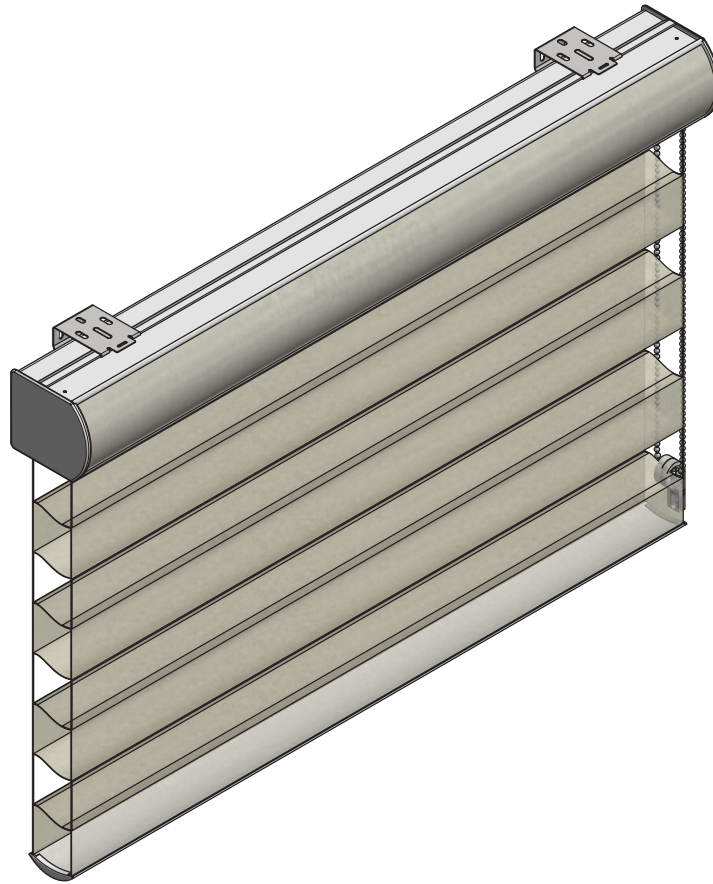

ILLUSIONS

FEATURES AND BENEFITS

- The Illusions system combines transparent fabric with opaque or translucent vanes for total control over privacy and light filtering.
- D12 and D16 cassettes allow for the option of adding a fabric insert for complete coordination. Fabric insert is comprised of the opaque or translucent vanes of the fabric.
- The opaque or translucent vanes measure 3" in depth/height.
- Bottom bar does not allow light penetration and features a levelling weight system.
- D12 and D16 cassettes available in anodized, black, dark bronze, linen, and white.
- D12 and D16 bottom bars available in grey, brown, linen, and white.
- Universal bracket provides easy installation for both ceiling and wall mount applications.
- Minimum width for automated Illusions is 16".
- Cord loop is standard. If stoppers are required, specify chain.

LIGHT GAP MAY INCREASE WHEN:

1. USING FABRICS WHICH TEND TO TELESCOPE.
2. THE WIDTH TO HEIGHT RATIO IS 1:2.5 OR GREATER.

ILLUSIONS

MOUNTING OVERVIEW

CASSETTE DIMENSIONS

	D12	D16
A	3 3/4"	4 7/16"
B	3 1/8"	3 7/8"

Shade Width	< 48"	49" - 72"	73" - 108"	109" - 144"	145" - 180"
# of Mounting Brackets	2	3	4	5	6

MOUNTING SPECIFICATIONS

Ceiling Mount

Wall Mount

Lateral Mount

	A	B	C	A	B	C	A	B
D12	1 1/4"	3 1/8"	4"	3/4"	3 3/8"	3 3/4"	1 5/8"	3 1/2"
D16	1 3/8"	3 7/8"	4 11/16"	1 1/8"	4 1/8"	4 7/16"	1 5/8"	4 1/4"

A Measurement from wall to furthest screw

B Measurement from ceiling to bottom of cassette

C Measurement from wall to front of cassette

ILLUSIONS

FABRIC SPECIFICATIONS

Fabric	Fire Retardant	Green	Openness	Vane Size	Composition
Natural				2"	100% Polyester
Elegance				3"	100% Polyester
Limestone				2"	100% Polyester