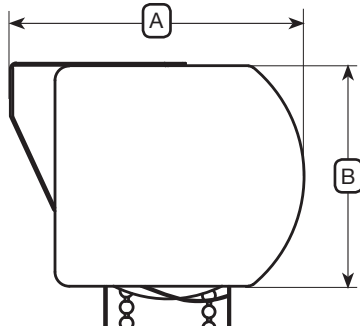

ILLUSIONS

FEATURES AND BENEFITS

- The Illusions system combines transparent fabric with opaque or translucent vanes for total control over privacy and light filtering.
- D12 and D16 cassettes allow for the option of adding a fabric insert for complete coordination. Fabric insert is comprised of the opaque or translucent vanes of the fabric.
- The opaque or translucent vanes measure 3" in depth/height.
- Bottom bar does not allow light penetration and features a levelling weight system.
- D12 and D16 cassettes available in anodized, black, dark bronze, linen, and white.
- D12 and D16 bottom bars available in grey, brown, linen, and white.
- Universal bracket provides easy installation for both ceiling and wall mount applications.
- Minimum width for automated Illusions is 16".
- Cord loop is standard. If stoppers are required, specify chain.

LIGHT GAP MAY INCREASE WHEN:

1. USING FABRICS WHICH TEND TO TELESCOPE.
2. THE WIDTH TO HEIGHT RATIO IS 1:2.5 OR GREATER.

ILLUSIONS

MOUNTING OVERVIEW

CASSETTE DIMENSIONS

	D12	D16
A	3 3/4"	4 7/16"
B	3 1/8"	3 7/8"

Shade Width	< 48"	49" - 72"	73" - 108"	109" - 144"	145" - 180"
# of Mounting Brackets	2	3	4	5	6

MOUNTING SPECIFICATIONS

Ceiling Mount

Wall Mount

Lateral Mount

	A	B	C	A	B	C	A	B
D12	1 1/4"	3 1/8"	4"	3/4"	3 3/8"	3 3/4"	1 5/8"	3 1/2"
D16	1 3/8"	3 7/8"	4 11/16"	1 1/8"	4 1/8"	4 7/16"	1 5/8"	4 1/4"

A Measurement from wall to furthest screw

B Measurement from ceiling to bottom of cassette

C Measurement from wall to front of cassette

ILLUSIONS

FABRIC SPECIFICATIONS

Fabric	Fire Retardant	Green	Openness	Vane Size	Composition
Natural				2"	100% Polyester
Elegance				3"	100% Polyester
Limestone				2"	100% Polyester