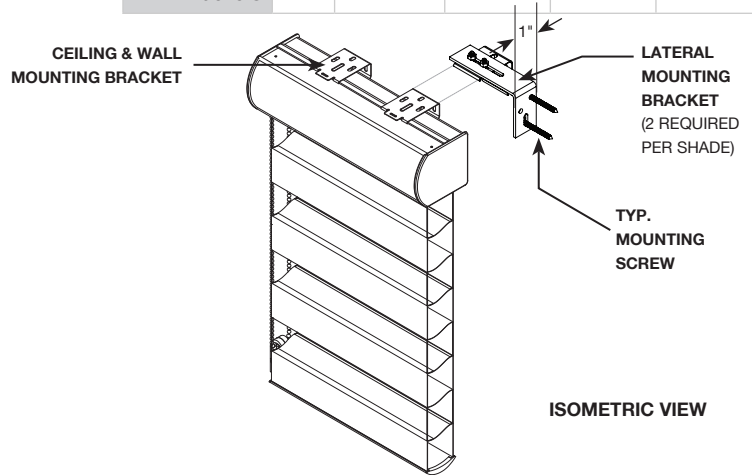

ILLUSIONS

FEATURES AND BENEFITS

- The Illusions system combines transparent fabric with opaque or translucent vanes for total control over privacy and light filtering.
- D12 and D16 cassettes allow for the option of adding a fabric insert for complete coordination. Fabric insert is comprised of the opaque or translucent vanes of the fabric.
- The opaque or translucent vanes measure 3" in depth/height.
- Bottom bar does not allow light penetration and features a levelling weight system.
- D12 and D16 cassettes available in anodized, black, dark bronze, linen, and white.
- D12 and D16 bottom bars available in grey, brown, linen, and white.
- Universal bracket provides easy installation for both ceiling and wall mount applications.
- Minimum width for automated Illusions is 16".
- Cord loop is standard. If stoppers are required, specify chain.

LIGHT GAP MAY INCREASE WHEN:

1. USING FABRICS WHICH TEND TO TELESCOPE.
2. THE WIDTH TO HEIGHT RATIO IS 1:2.5 OR GREATER.

ILLUSIONS

MOUNTING OVERVIEW

CASSETTE DIMENSIONS

	D12	D16
A	3 3/4"	4 7/16"
B	3 1/8"	3 7/8"

Shade Width	< 48"	49" - 72"	73" - 108"	109" - 144"	145" - 180"
# of Mounting Brackets	2	3	4	5	6

MOUNTING SPECIFICATIONS

Ceiling Mount

Wall Mount

Lateral Mount

	A	B	C	A	B	C	A	B
D12	1 1/4"	3 1/8"	4"	3/4"	3 3/8"	3 3/4"	1 5/8"	3 1/2"
D16	1 3/8"	3 7/8"	4 11/16"	1 1/8"	4 1/8"	4 7/16"	1 5/8"	4 1/4"

A Measurement from wall to furthest screw

B Measurement from ceiling to bottom of cassette

C Measurement from wall to front of cassette

ILLUSIONS

FABRIC SPECIFICATIONS

Fabric	Fire Retardant	Green	Openness	Vane Size	Composition
Natural				2"	100% Polyester
Elegance				3"	100% Polyester
Limestone				2"	100% Polyester