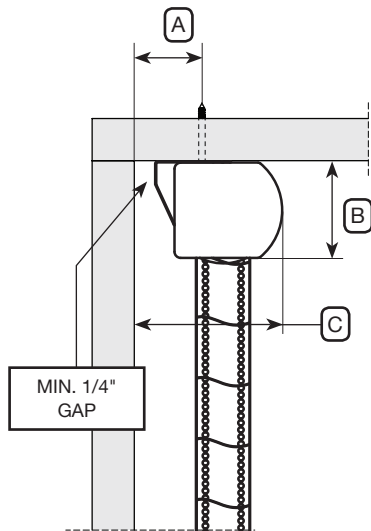

ILLUSIONS

FEATURES AND BENEFITS

- The Illusions system combines transparent fabric with opaque or translucent vanes for total control over privacy and light filtering.
- D12 and D16 cassettes allow for the option of adding a fabric insert for complete coordination. Fabric insert is comprised of the opaque or translucent vanes of the fabric.
- The opaque or translucent vanes measure 3" in depth/height.
- Bottom bar does not allow light penetration and features a levelling weight system.
- D12 and D16 cassettes available in anodized, black, dark bronze, linen, and white.
- D12 and D16 bottom bars available in grey, brown, linen, and white.
- Universal bracket provides easy installation for both ceiling and wall mount applications.
- Minimum width for automated Illusions is 16".
- Cord loop is standard. If stoppers are required, specify chain.

LIGHT GAP MAY INCREASE WHEN:

1. USING FABRICS WHICH TEND TO TELESCOPE.
2. THE WIDTH TO HEIGHT RATIO IS 1:2.5 OR GREATER.

ILLUSIONS

MOUNTING OVERVIEW

CASSETTE DIMENSIONS

	D12	D16
A	3 3/4"	4 7/16"
B	3 1/8"	3 7/8"

Shade Width	< 48"	49" - 72"	73" - 108"	109" - 144"	145" - 180"
# of Mounting Brackets	2	3	4	5	6

MOUNTING SPECIFICATIONS

Ceiling Mount

Wall Mount

Lateral Mount

	A	B	C	A	B	C	A	B
D12	1 1/4"	3 1/8"	4"	3/4"	3 3/8"	3 3/4"	1 5/8"	3 1/2"
D16	1 3/8"	3 7/8"	4 11/16"	1 1/8"	4 1/8"	4 7/16"	1 5/8"	4 1/4"

A Measurement from wall to furthest screw

B Measurement from ceiling to bottom of cassette

C Measurement from wall to front of cassette

ILLUSIONS

FABRIC SPECIFICATIONS

Fabric	Fire Retardant	Green	Openness	Vane Size	Composition
Natural				2"	100% Polyester
Elegance				3"	100% Polyester
Limestone				2"	100% Polyester