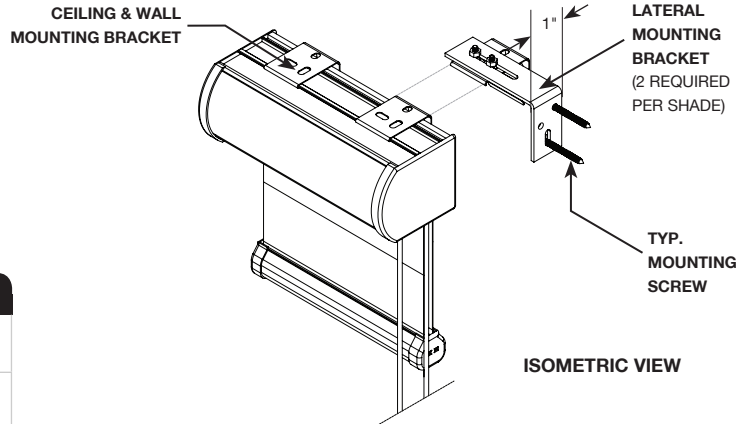

Features and Benefits

- The Interlude system combines transparent, translucent or opaque vanes for control over privacy and light filtering.
- System is enclosed in either a Decora 8 (D8), Decora 12 (D12) or Decora 16 (D16) Cassette.
- Decora Cassettes are available in white, linen, anodized, dark bronze and black with matching end caps.
- Decora Cassettes come standard with a fabric vane insert matching the shade material for complete coordination.
- Unique bottom bar features a fully enclosed roller mechanism.
- Bottom bar available in white, linen and silver, dark brown and black.
- White or linen coloured cord loop is provided in standard lengths of 2', 3', 4', 5', 6' and 7'. Other colours available on request.
- Plastic bead loop chain available in white, linen, grey, dark brown, and black.
- Stainless steel loop chain is optional and comes in standard lengths of 45", 50", 55", 60", 65", 70", 75", 80" and 85".
- Universal bracket provides easy installation for both ceiling and wall mount applications.
- Optional Bracket available for Lateral Mount applications.
- Minimum width varies based on motor choice. Refer to automation section (pages 86 to 100).

IF THE SHADES ARE TO BE INSTALLED SIDE-BY-SIDE, PLEASE INDICATE ON THE ORDER FORM IN THE SPECIAL INSTRUCTIONS SO THAT THE VANES MAY BE ALIGNED DURING MANUFACTURING .

INTERLUDE

MOUNTING OVERVIEW

CASSETTE DIMENSIONS

	D8	D12	D16
A	3"	3 3/4"	4 7/16"
B	2 1/2"	3 1/8"	3 7/8"

Shade Width	< 48"	49" - 72"	73" - 108"	109" - 144"	145" - 180"
# of Mounting Brackets	2	3	4	5	6

MOUNTING SPECIFICATIONS

Ceiling Mount

Wall Mount

Lateral Mount