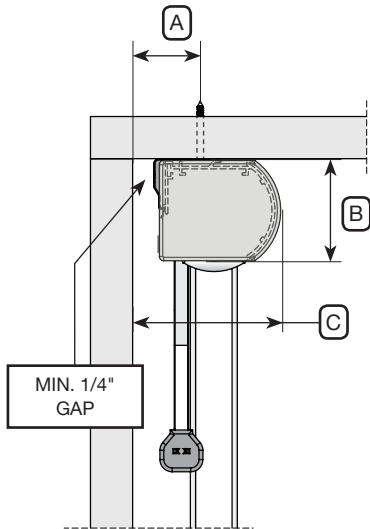

Features and Benefits

- The Interlude system combines transparent, translucent or opaque vanes for control over privacy and light filtering.
- System is enclosed in either a Decora 8 (D8), Decora 12 (D12) or Decora 16 (D16) Cassette.
- Decora Cassettes are available in white, linen, anodized, dark bronze and black with matching end caps.
- Decora Cassettes come standard with a fabric vane insert matching the shade material for complete coordination.
- Unique bottom bar features a fully enclosed roller mechanism.
- Bottom bar available in white, linen and silver, dark brown and black.
- White or linen coloured cord loop is provided in standard lengths of 2', 3', 4', 5', 6' and 7'. Other colours available on request.
- Plastic bead loop chain available in white, linen, grey, dark brown, and black.
- Stainless steel loop chain is optional and comes in standard lengths of 45", 50", 55", 60", 65", 70", 75", 80" and 85".
- Universal bracket provides easy installation for both ceiling and wall mount applications.
- Optional Bracket available for Lateral Mount applications.
- Minimum width varies based on motor choice. Refer to automation section (pages 86 to 100).

IF THE SHADES ARE TO BE INSTALLED SIDE-BY-SIDE, PLEASE INDICATE ON THE ORDER FORM IN THE SPECIAL INSTRUCTIONS SO THAT THE VANES MAY BE ALIGNED DURING MANUFACTURING .

INTERLUDE

MOUNTING OVERVIEW

CASSETTE DIMENSIONS

	D8	D12	D16
A	3"	3 3/4"	4 7/16"
B	2 1/2"	3 1/8"	3 7/8"

Shade Width	< 48"	49" - 72"	73" - 108"	109" - 144"	145" - 180"
# of Mounting Brackets	2	3	4	5	6

MOUNTING SPECIFICATIONS

Ceiling Mount

Wall Mount

Lateral Mount

	A	B	C	A	B	C	A	B
D8	1 1/4"	2 1/2"	3 1/4"	3/4"	2 3/4"	3"	1 5/8"	2 3/16"
D12	1 1/4"	3 1/8"	4"	3/4"	3 3/8"	3 3/4"	1 5/8"	3 1/2"
D16	1 3/8"	3 7/8"	4 11/16"	1 1/8"	4 1/8"	4 7/16"	1 5/8"	4 1/4"

- A Measurement from wall to furthest screw
 B Measurement from ceiling to bottom of cassette
 C Measurement from wall to front of cassette