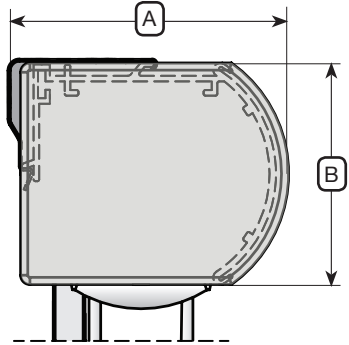

Features and Benefits

- The Interlude system combines transparent, translucent or opaque vanes for control over privacy and light filtering.
- System is enclosed in either a Decora 8 (D8), Decora 12 (D12) or Decora 16 (D16) Cassette.
- Decora Cassettes are available in white, linen, anodized, dark bronze and black with matching end caps.
- Decora Cassettes come standard with a fabric vane insert matching the shade material for complete coordination.
- Unique bottom bar features a fully enclosed roller mechanism.
- Bottom bar available in white, linen and silver, dark brown and black.
- White or linen coloured cord loop is provided in standard lengths of 2', 3', 4', 5', 6' and 7'. Other colours available on request.
- Plastic bead loop chain available in white, linen, grey, dark brown, and black.
- Stainless steel loop chain is optional and comes in standard lengths of 45", 50", 55", 60", 65", 70", 75", 80" and 85".
- Universal bracket provides easy installation for both ceiling and wall mount applications.
- Optional Bracket available for Lateral Mount applications.
- Minimum width varies based on motor choice. Refer to automation section (pages 86 to 100).

IF THE SHADES ARE TO BE INSTALLED SIDE-BY-SIDE, PLEASE INDICATE ON THE ORDER FORM IN THE SPECIAL INSTRUCTIONS SO THAT THE VANES MAY BE ALIGNED DURING MANUFACTURING .

INTERLUDE

MOUNTING OVERVIEW

CASSETTE DIMENSIONS

	D8	D12	D16
A	3"	3 3/4"	4 7/16"
B	2 1/2"	3 1/8"	3 7/8"

Shade Width	< 48"	49" - 72"	73" - 108"	109" - 144"	145" - 180"
# of Mounting Brackets	2	3	4	5	6

MOUNTING SPECIFICATIONS

Ceiling Mount

Wall Mount

Lateral Mount

	A	B	C	A	B	C	A	B
D8	1 1/4"	2 1/2"	3 1/4"	3/4"	2 3/4"	3"	1 5/8"	2 3/16"
D12	1 1/4"	3 1/8"	4"	3/4"	3 3/8"	3 3/4"	1 5/8"	3 1/2"
D16	1 3/8"	3 7/8"	4 11/16"	1 1/8"	4 1/8"	4 7/16"	1 5/8"	4 1/4"

- A Measurement from wall to furthest screw
 B Measurement from ceiling to bottom of cassette
 C Measurement from wall to front of cassette