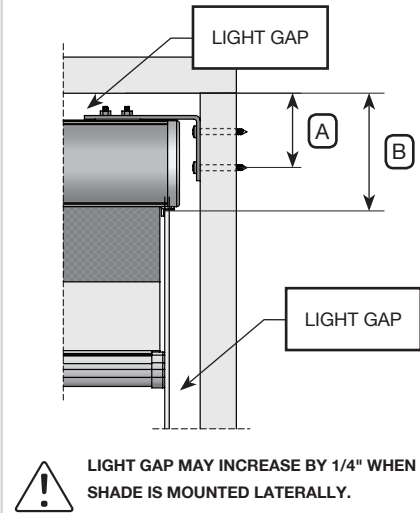

Features and Benefits

- The Interlude system combines transparent, translucent or opaque vanes for control over privacy and light filtering.
- System is enclosed in either a Decora 8 (D8), Decora 12 (D12) or Decora 16 (D16) Cassette.
- Decora Cassettes are available in white, linen, anodized, dark bronze and black with matching end caps.
- Decora Cassettes come standard with a fabric vane insert matching the shade material for complete coordination.
- Unique bottom bar features a fully enclosed roller mechanism.
- Bottom bar available in white, linen and silver, dark brown and black.
- White or linen coloured cord loop is provided in standard lengths of 2', 3', 4', 5', 6' and 7'. Other colours available on request.
- Plastic bead loop chain available in white, linen, grey, dark brown, and black.
- Stainless steel loop chain is optional and comes in standard lengths of 45", 50", 55", 60", 65", 70", 75", 80" and 85".
- Universal bracket provides easy installation for both ceiling and wall mount applications.
- Optional Bracket available for Lateral Mount applications.
- Minimum width varies based on motor choice. Refer to automation section (pages 86 to 100).

IF THE SHADES ARE TO BE INSTALLED SIDE-BY-SIDE, PLEASE INDICATE ON THE ORDER FORM IN THE SPECIAL INSTRUCTIONS SO THAT THE VANES MAY BE ALIGNED DURING MANUFACTURING .

INTERLUDE

MOUNTING OVERVIEW

CASSETTE DIMENSIONS

	D8	D12	D16
A	3"	3 3/4"	4 7/16"
B	2 1/2"	3 1/8"	3 7/8"

Shade Width	< 48"	49" - 72"	73" - 108"	109" - 144"	145" - 180"
# of Mounting Brackets	2	3	4	5	6

MOUNTING SPECIFICATIONS

Ceiling Mount

Wall Mount

Lateral Mount

	A	B	C	A	B	C	A	B
D8	1 1/4"	2 1/2"	3 1/4"	3/4"	2 3/4"	3"	1 5/8"	2 3/16"
D12	1 1/4"	3 1/8"	4"	3/4"	3 3/8"	3 3/4"	1 5/8"	3 1/2"
D16	1 3/8"	3 7/8"	4 11/16"	1 1/8"	4 1/8"	4 7/16"	1 5/8"	4 1/4"

- A Measurement from wall to furthest screw
 B Measurement from ceiling to bottom of cassette
 C Measurement from wall to front of cassette