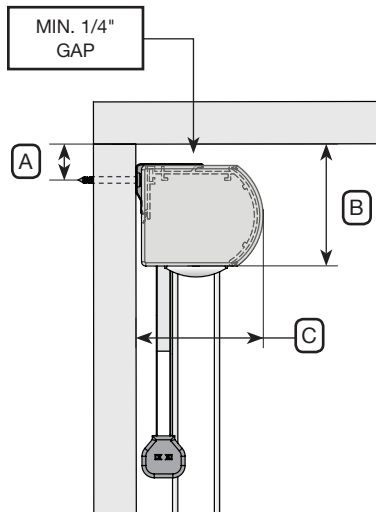

IF THE SHADES ARE TO BE INSTALLED SIDE-BY-SIDE, PLEASE INDICATE ON THE ORDER FORM IN THE SPECIAL INSTRUCTIONS SO THAT THE VANES MAY BE ALIGNED DURING MANUFACTURING .

INTERLUDE

MOUNTING OVERVIEW

CASSETTE DIMENSIONS

	D8	D12	D16
A	3"	3 3/4"	4 7/16"
B	2 1/2"	3 1/8"	3 7/8"

Shade Width	< 48"	49" - 72"	73" - 108"	109" - 144"	145" - 180"
# of Mounting Brackets	2	3	4	5	6

MOUNTING SPECIFICATIONS

Ceiling Mount

Wall Mount

Lateral Mount

	A	B	C	A	B	C	A	B
D8	1 1/4"	2 1/2"	3 1/4"	3/4"	2 3/4"	3"	1 5/8"	2 3/16"
D12	1 1/4"	3 1/8"	4"	3/4"	3 3/8"	3 3/4"	1 5/8"	3 1/2"
D16	1 3/8"	3 7/8"	4 11/16"	1 1/8"	4 1/8"	4 7/16"	1 5/8"	4 1/4"

- A Measurement from wall to furthest screw
 B Measurement from ceiling to bottom of cassette
 C Measurement from wall to front of cassette